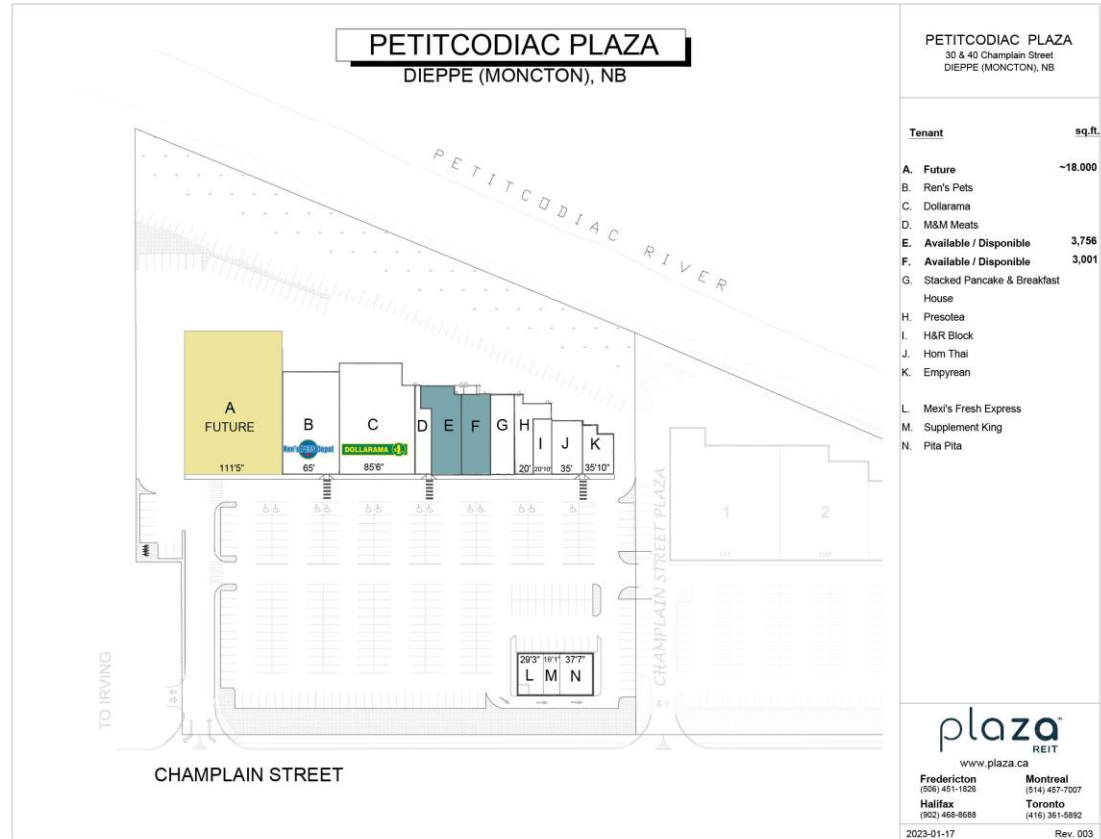

Located across the street from New Brunswick's biggest enclosed mall, Petitcodiac Plaza benefits from high visibility.

GLA approx. 59,000 sq.ft

11
Stores / Services

17,979
vehicles per day

	0-5 minute drive	0-10 minute drive	0-15 minute drive
 Total Population	38,168	108,169	130,432
 Daytime population	32,440	67,159	77,890
 Average Household Income	\$74,534	\$84,875	\$88,196
 Median Age	41.8	42.5	42.7