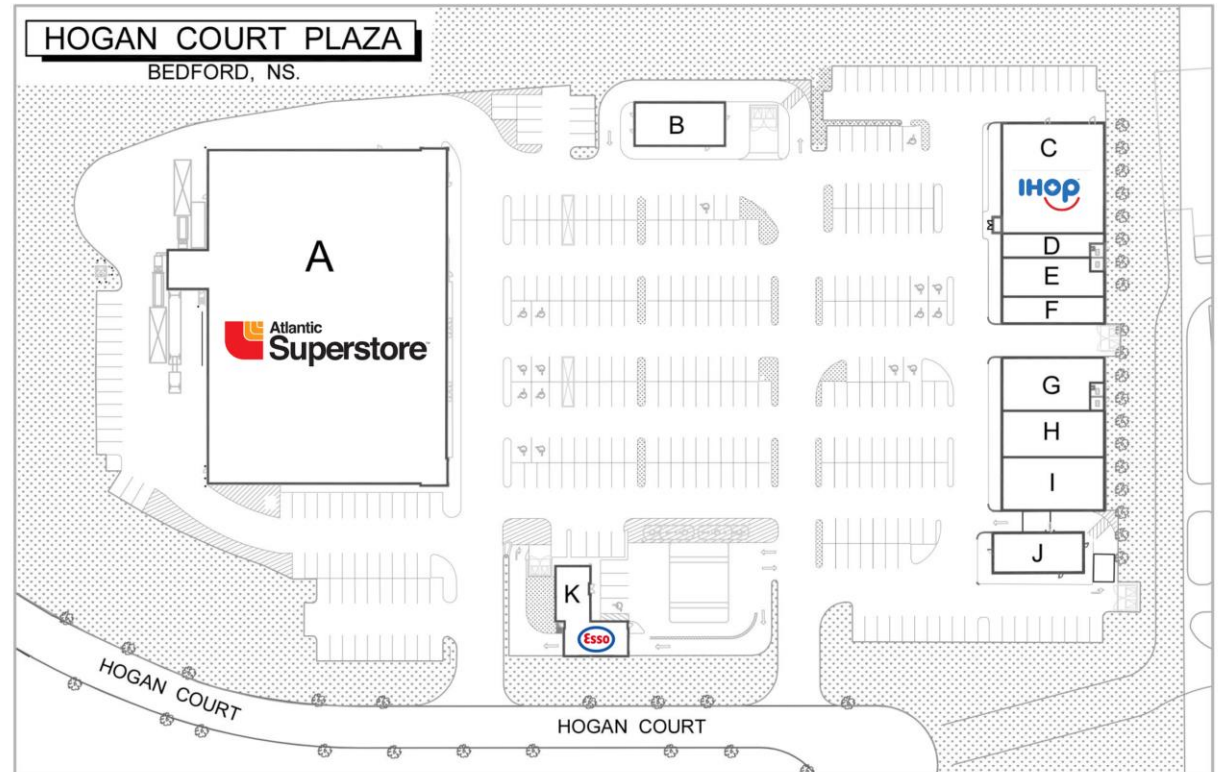

Anchored by Atlantic Superstore, this new retail development is located in the fast-growing West Bedford suburb of Halifax.

 GLA approx. 67,500 sq. ft.
  11 Stores / Services
  10 745 vehicles per day

HOGAN COURT PLAZA HOGAN COURT BEDFORD, NS.	Locataire / Tenant	Locataire / Tenant	Locataire / Tenant
	A. Atlantic Superstore	C. IHOP	G. Park West Physiotherapy
	B. A & W	D. MVP Barbers	H. Gentle Touch Spa
		E. Oxford Learning	I. Southgate Dentistry
		F. Pizza Co	J. Popeye's
			K. ESSO