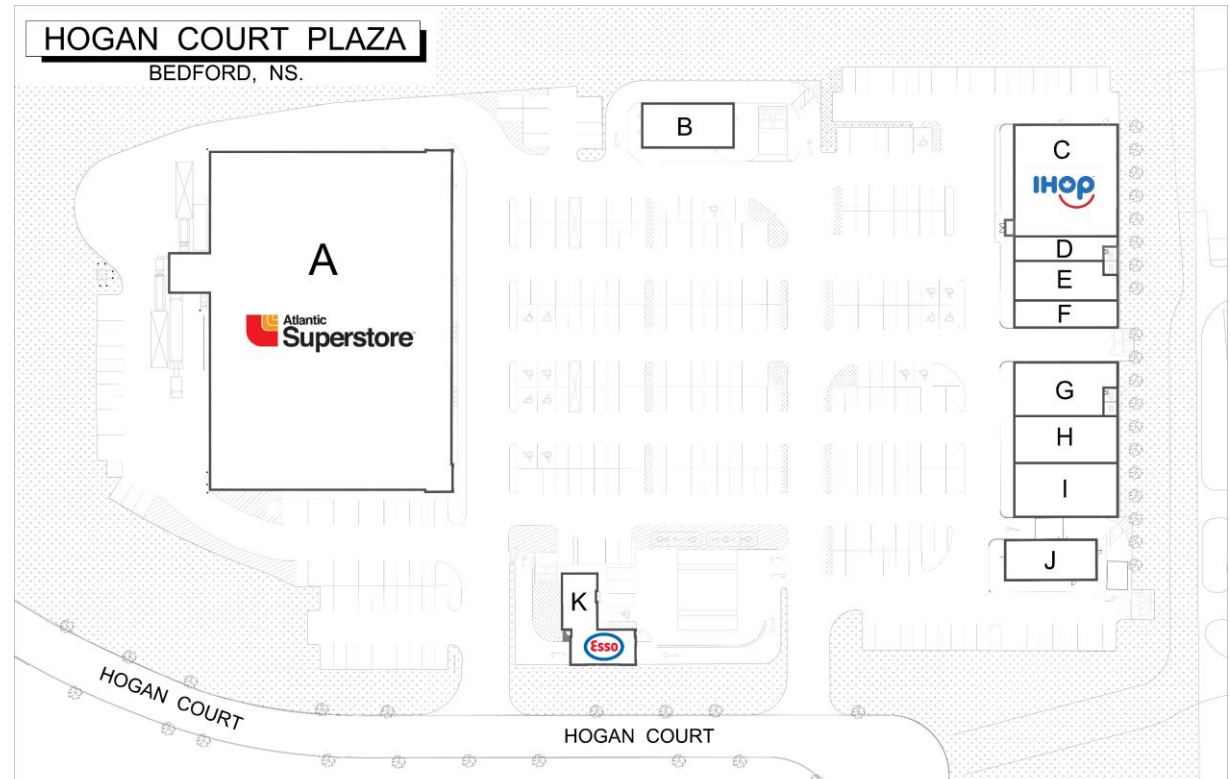

Anchored by Atlantic Superstore, this new retail development is located in the fast-growing West Bedford suburb of Halifax.

	GLA approx. 67,500 sq. ft.		11 Stores / Services		10 745 vehicles per day
---	----------------------------	---	-------------------------	---	----------------------------

HOGAN COURT PLAZA HOGAN COURT BEDFORD, NS.		Locataire / Tenant	Locataire / Tenant	Locataire / Tenant	
A.	Atlantic Superstore	C.	IHOP	G.	Park West Physiotherapy
B.	A & W	D.	MVP Barbers	H.	Gentle Touch Spa
		E.	Oxford Learning	I.	Southgate Dentistry
		F.	Pizza Co	J.	Popeye's
				K.	ESSO