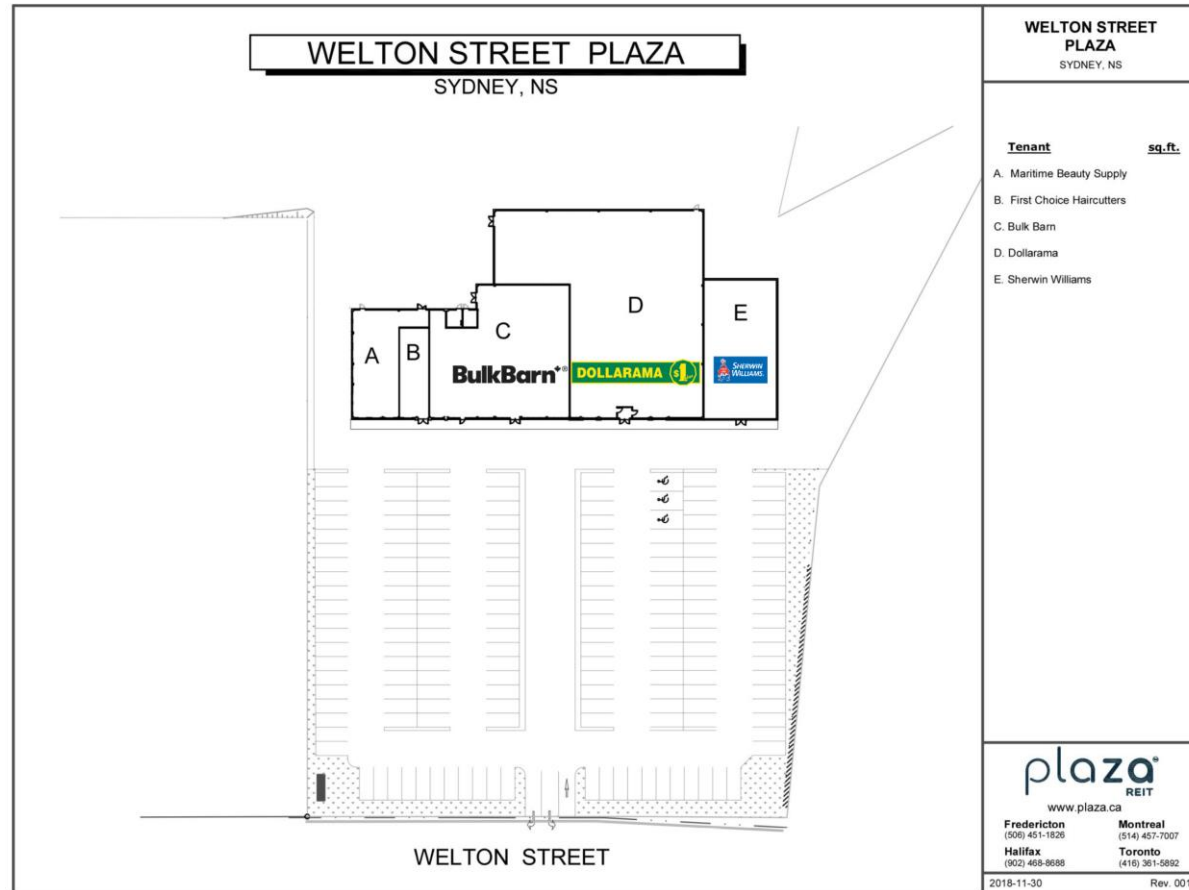

Welton Street Plaza is centrally located on the main commercial artery of Sydney.

 GLA approx. 25,000 sq. ft.
 
 5 Stores / Services
 
 7,781 vehicles per day

	0-5 minute drive	0-10 minute drive	0-15 minute drive
 Total Population	19,964	29,922	47,552
 Daytime population	15,433	20,278	24,930
 Average Household Income	\$65,107	\$73,855	\$76,822
 Median Age	47.2	47.9	48.4