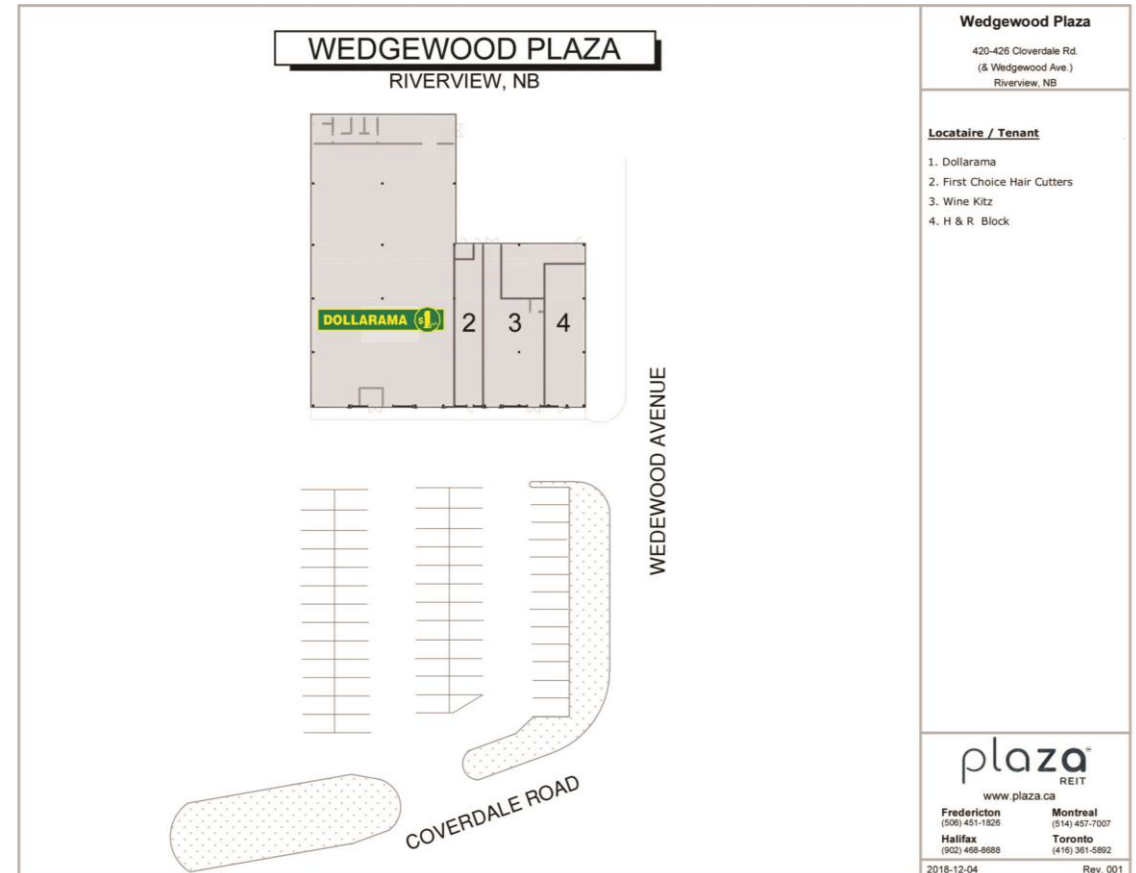

Wedgewood Plaza is centrally located at the corner of Wedgewood Road and Coverdale Road, across the street from Riverview's Atlantic Superstore.

GLA approx. 14,000 sq.ft

4 Stores / Services

	0-5 minute drive	0-10 minute drive	0-15 minute drive
 Total Population	17,083	63,823	110,210
 Daytime population	9,801	54,028	73,976
 Average Household Income	\$80,742	\$74,781	\$80,851
 Median Age	46.6	43.1	41.9