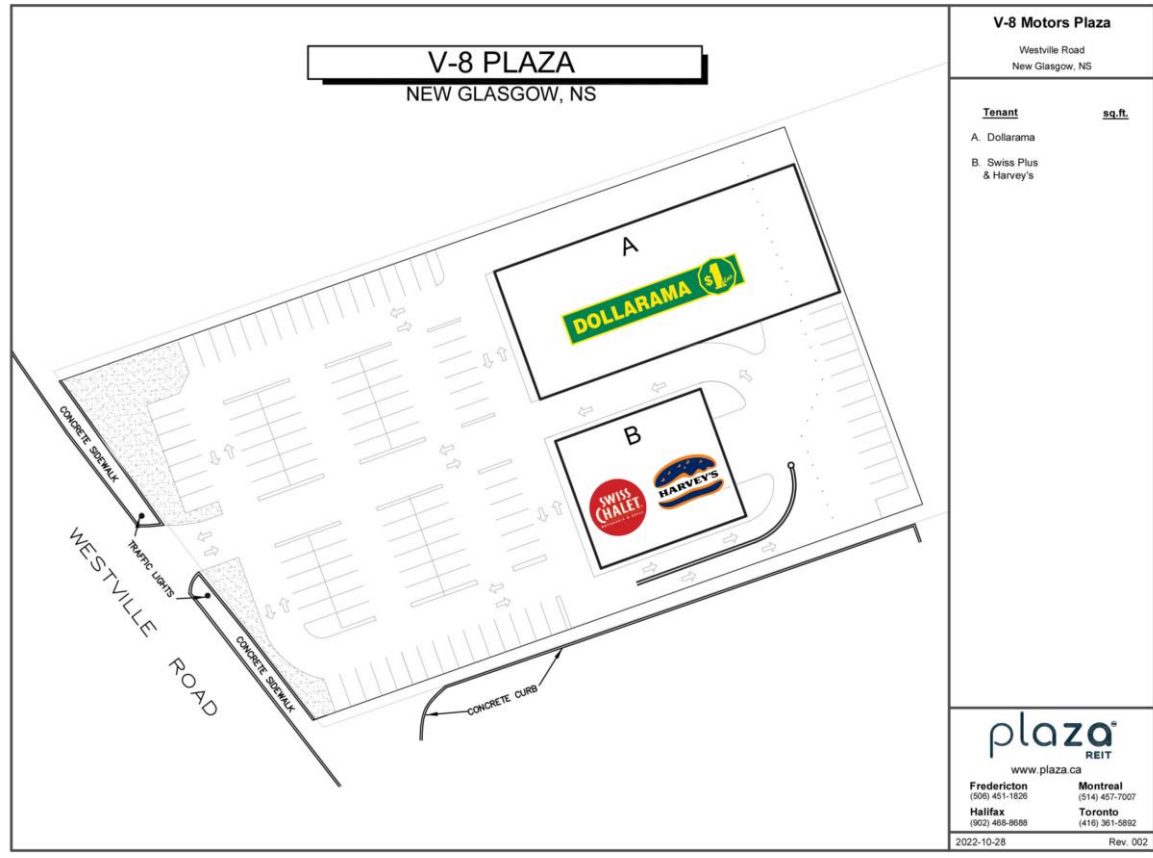

V8 Plaza is located across the street from Walmart and Canadian Tire and in close proximity to Atlantic Superstore.

	GLA approx. 16,500 sq.ft		2 Stores / Services		6,270 vehicles per day
---	--------------------------	---	------------------------	---	---------------------------