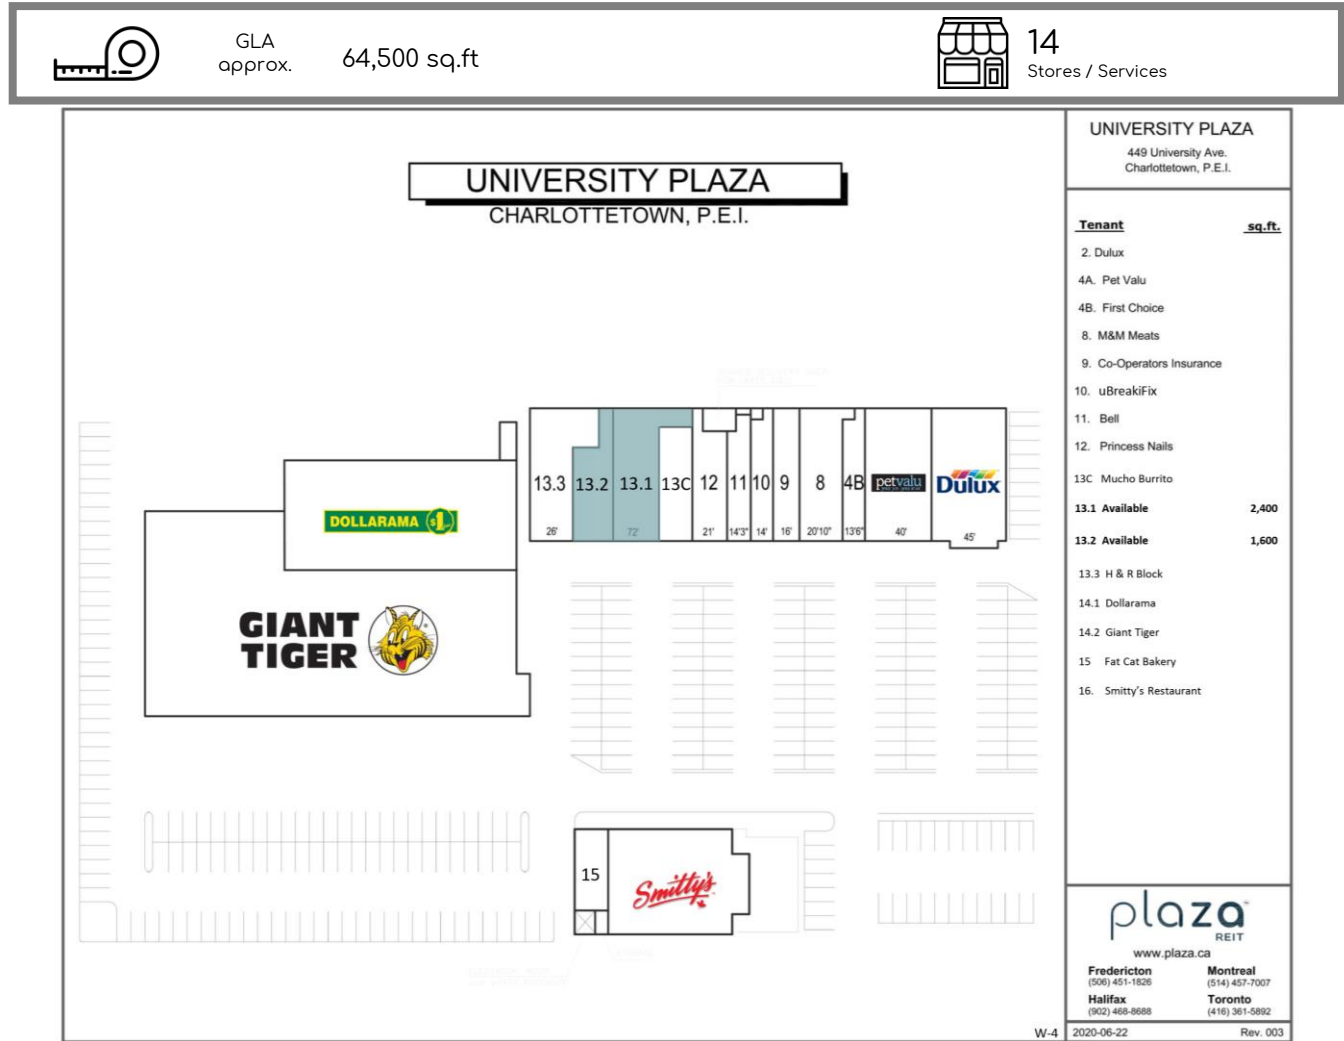

University Plaza is anchored by Giant Tiger and Dollarama. It is centrally located on University Avenue in close proximity to the Atlantic Superstore and Sobeys.

	0-5 minute drive	0-10 minute drive	0-15 minute drive
 Total Population	21,392	47,715	65,253
 Daytime population	23,326	37,819	41,899
 Average Household Income	\$77,335	\$88,110	\$94,364
 Median Age	39.7	39.9	40.0