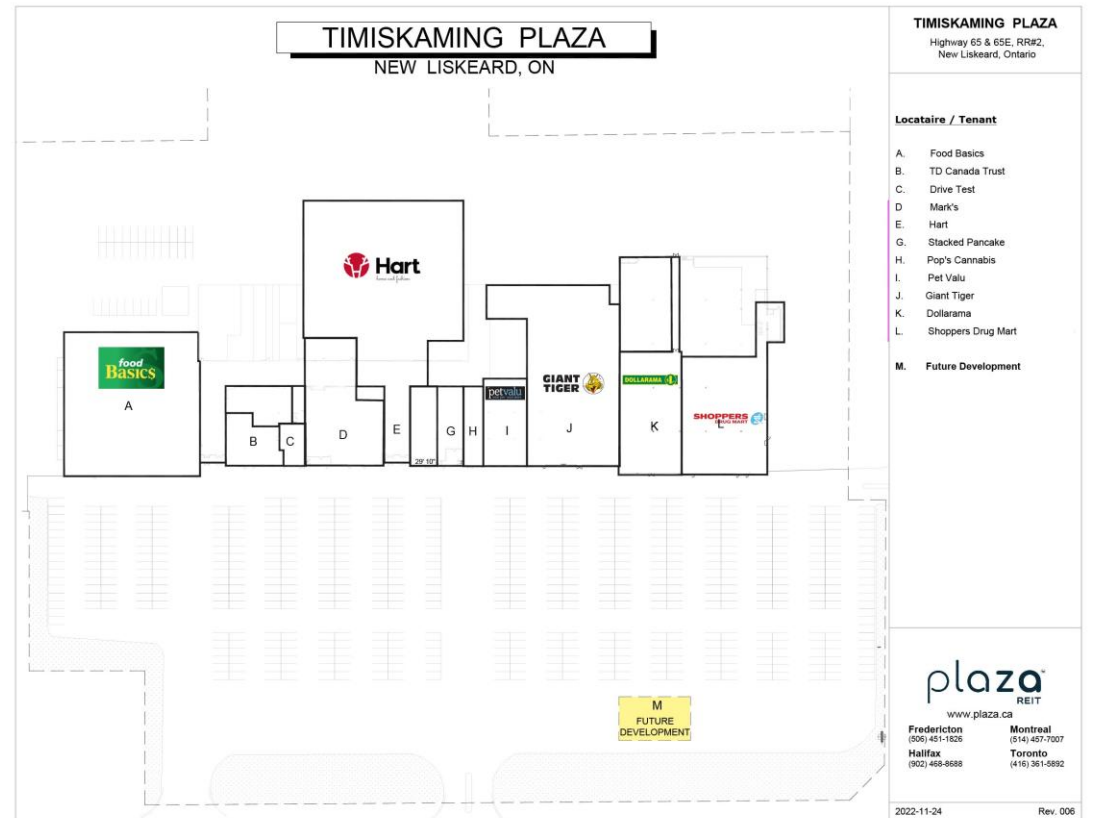

This centre has been recently redeveloped from an enclosed mall to a convenience-strip. It is anchored by Food Basics, Dollarama and Giant Tiger.

	GLA approx. 88,500 sq. ft.		11 Stores / Services		13,999 vehicles per day
---	----------------------------	---	-------------------------	---	----------------------------