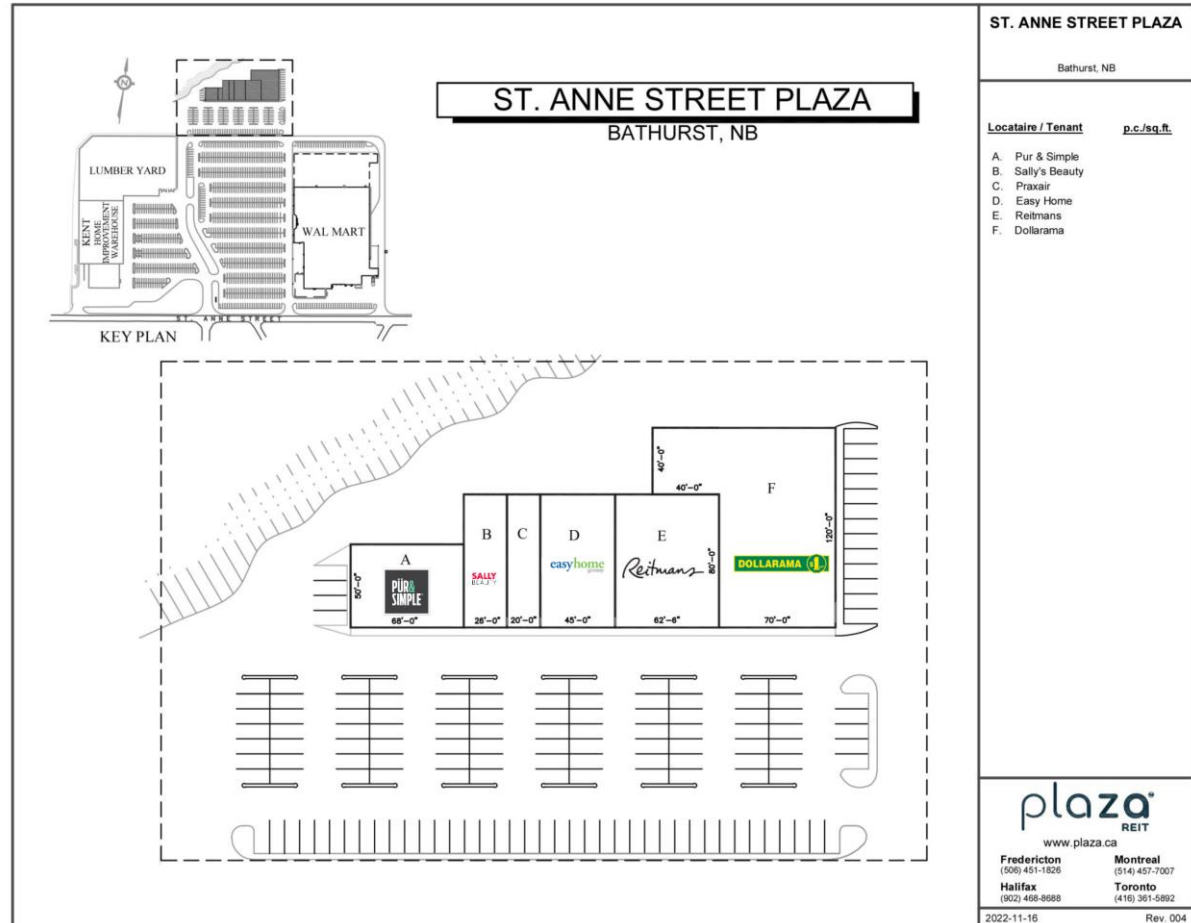

St. Anne Street Plaza is located between Walmart and Kent on busy St. Anne Street.

 GLA approx. 25,000 sq.ft
 6 Stores / Services
 9,363 vehicles per day

	0-15 minute drive	0-30 minute drive	0-45 minute drive
 Total Population	19,057	29,009	34,181
 Daytime population	11,112	13,285	14,525
 Average Household Income	\$70,693	\$70,456	\$67,850
 Median Age	52.6	52.6	53.2