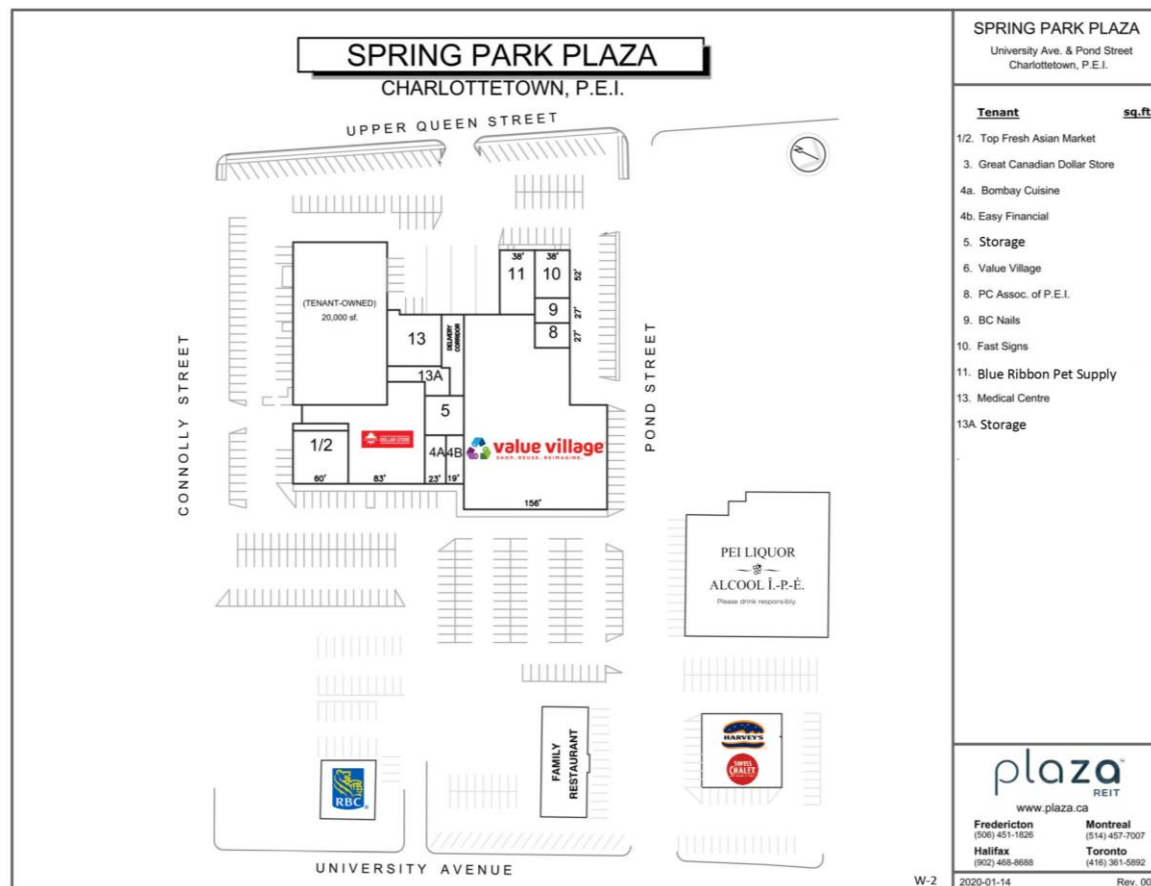

Spring Park Plaza, shadow-anchored by Murphy's Pharmacy, is located in the heart of Charlottetown in close proximity to Charlottetown's downtown business district.

 GLA approx. 53,000 sq.ft.
  10 Stores / Services
  22,024 vehicles per day