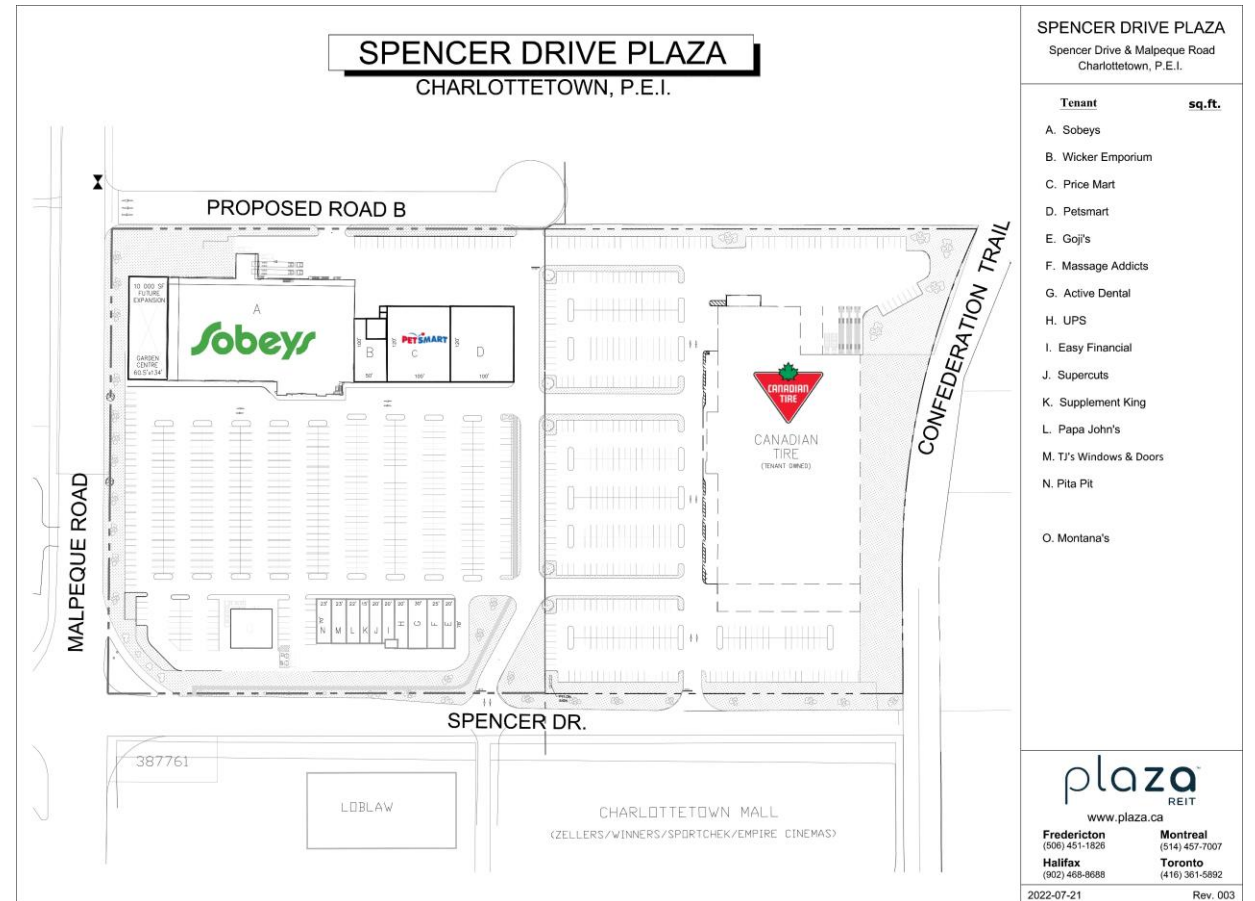

This Sobeys-anchored centre is adjacent to the Royalty Crossing Mall in the major retail node of Charlottetown. The site is shadow-anchored by Canadian Tire.

 GLA approx. 99,000 sq.ft.
  15 Stores / Services
  21,350 vehicles per day