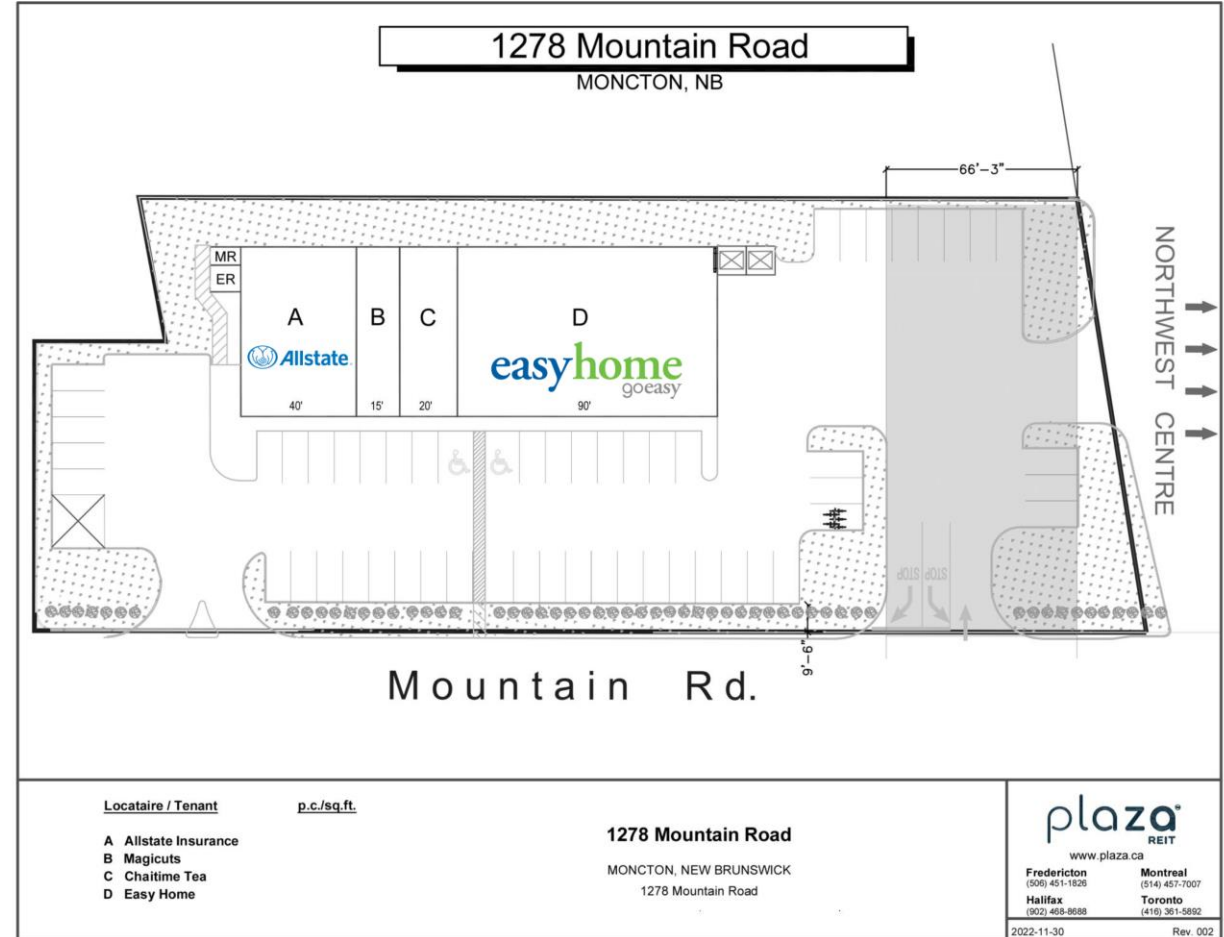

Northwest Centre, shadow-anchored by Sobeys, is strategically located on Mountain Road at the intersection of Plaza Boulevard in close proximity to the Wheeler Boulevard Power Centre, Mapleton Centre, WalMart, Winners, Best Buy and Home Depot.

GLA approx. 291,500 sq.ft

16
Stores / Services

15,951
vehicles per day

PAGE #1/2

<p>NORTHWEST CENTRE MONCTON, NEW BRUNSWICK 1380 Mountain Road</p>	<p>Locataire / Tenant</p> <p>A Sport Chek B TD C Rogers D Sobeys E Dollarama</p>	<p>Locataire / Tenant</p> <p>F H&R Block G Marshalls H Canadian Tire</p>	<p>plaza REIT www.plaza.ca Fredericton (506) 451-1828 Halifax (902) 468-8688 Montreal (514) 457-7007 Toronto (416) 361-5892</p>
	<p>2022-11-30</p>		