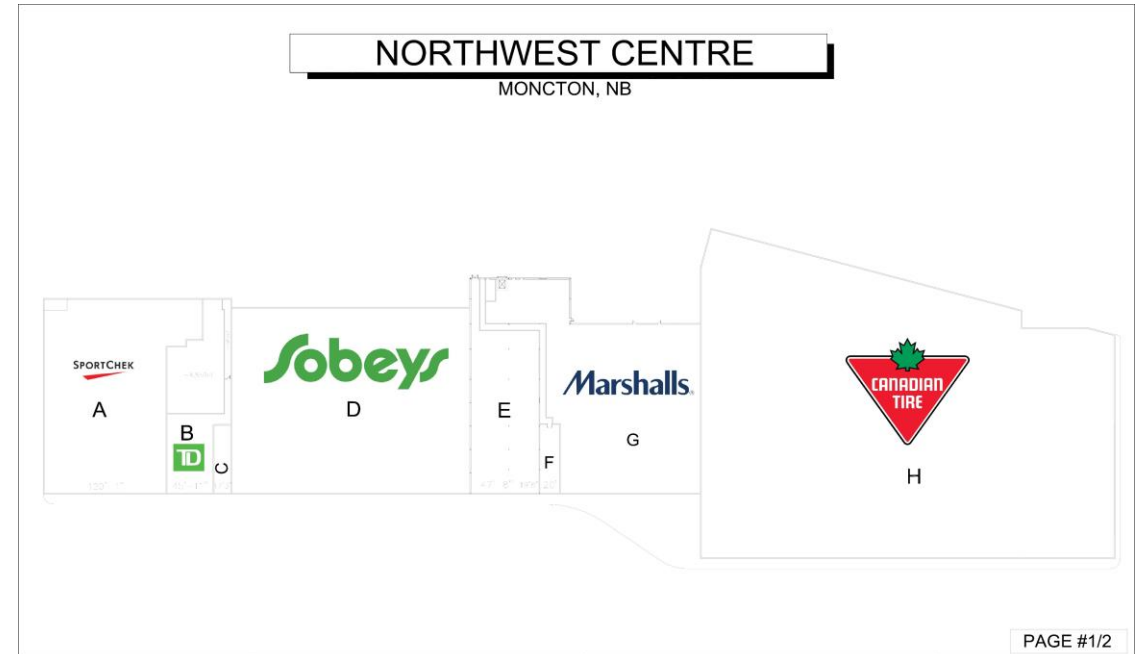

Northwest Centre, shadow-anchored by Sobeys, is strategically located on Mountain Road at the intersection of Plaza Boulevard in close proximity to the Wheeler Boulevard Power Centre, Mapleton Centre, WalMart, Winners, Best Buy and Home Depot.

GLA approx. 291,500 sq.ft

16
Stores / Services

15,951
vehicles per day

PAGE #1/2

<p>NORTHWEST CENTRE MONCTON, NEW BRUNSWICK 1380 Mountain Road</p>	<p>Locataire / Tenant</p> <p>A Sport Chek B TD C Rogers D Sobeys E Dollarama</p>	<p>Locataire / Tenant</p> <p>F H&R Block G Marshalls H Canadian Tire</p>	<p>plaza REIT www.plaza.ca Fredericton (506) 451-1828 Halifax (902) 468-8688 Montreal (514) 457-7007 Toronto (416) 361-5892</p>
	<p>2022-11-30</p>		