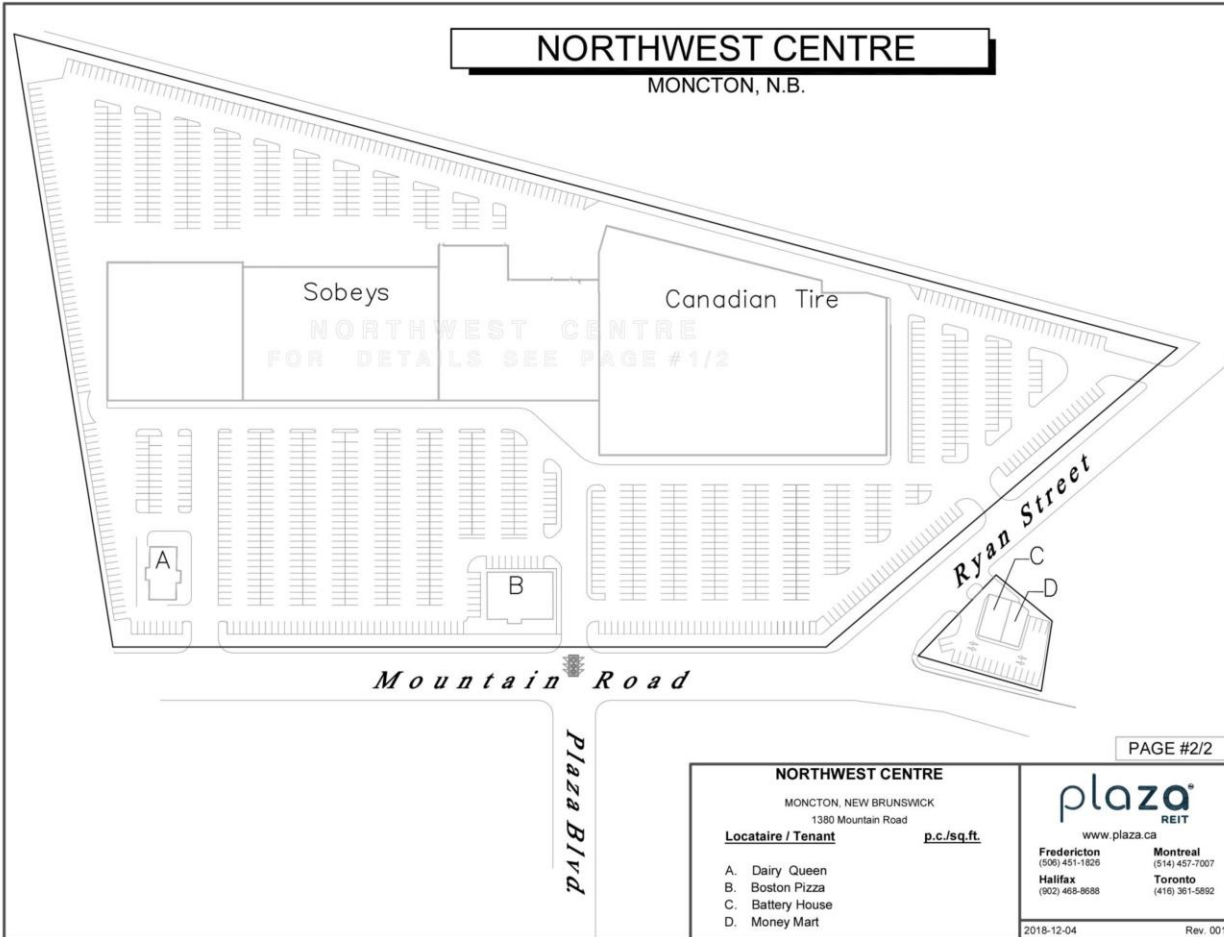

Northwest Centre, shadow-anchored by Sobeys, is strategically located on Mountain Road at the intersection of Plaza Boulevard in close proximity to the Wheeler Boulevard Power Centre, Mapleton Centre, WalMart, Winners, Best Buy and Home Depot.

GLA approx. 291,500 sq.ft

16
Stores / Services

15,951
vehicles per day

PAGE #1/2

<p>NORTHWEST CENTRE MONCTON, NEW BRUNSWICK 1380 Mountain Road</p>	<p>Locataire / Tenant</p> <p>A Sport Chek B TD C Rogers D Sobeys E Dollarama</p>	<p>Locataire / Tenant</p> <p>F H&R Block G Marshalls H Canadian Tire</p>	<p>plaza REIT www.plaza.ca Fredericton (506) 451-1828 Halifax (902) 468-8688 Montreal (514) 457-7007 Toronto (416) 361-5892</p>
	<p>2022-11-30</p>		