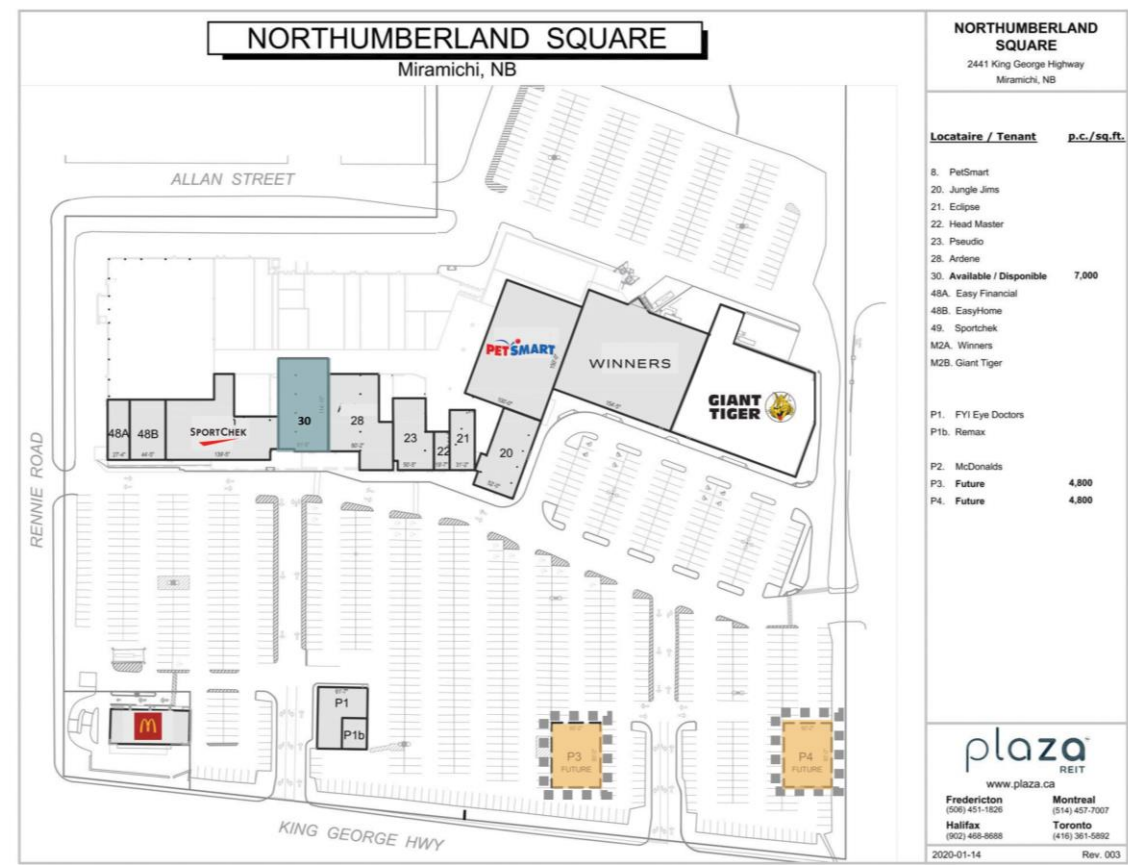

This property is located on busy King George Highway. The centre is in close proximity to Walmart, Canadian Tire, Sobeys and Staples. This site is anchored by Winner's, Giant Tiger, Pet Smart and Sport Chek.

 GLA approx. 103,000 sq.ft
 
 14 Stores / Services

	0-15 minute drive	0-30 minute drive	0-45 minute drive
 Total Population	17,843	25,239	40,975
 Daytime population	10,579	11,751	15,585
 Average Household Income	\$86,129	\$86,747	\$82,851
 Median Age	49.7	49.7	50.2