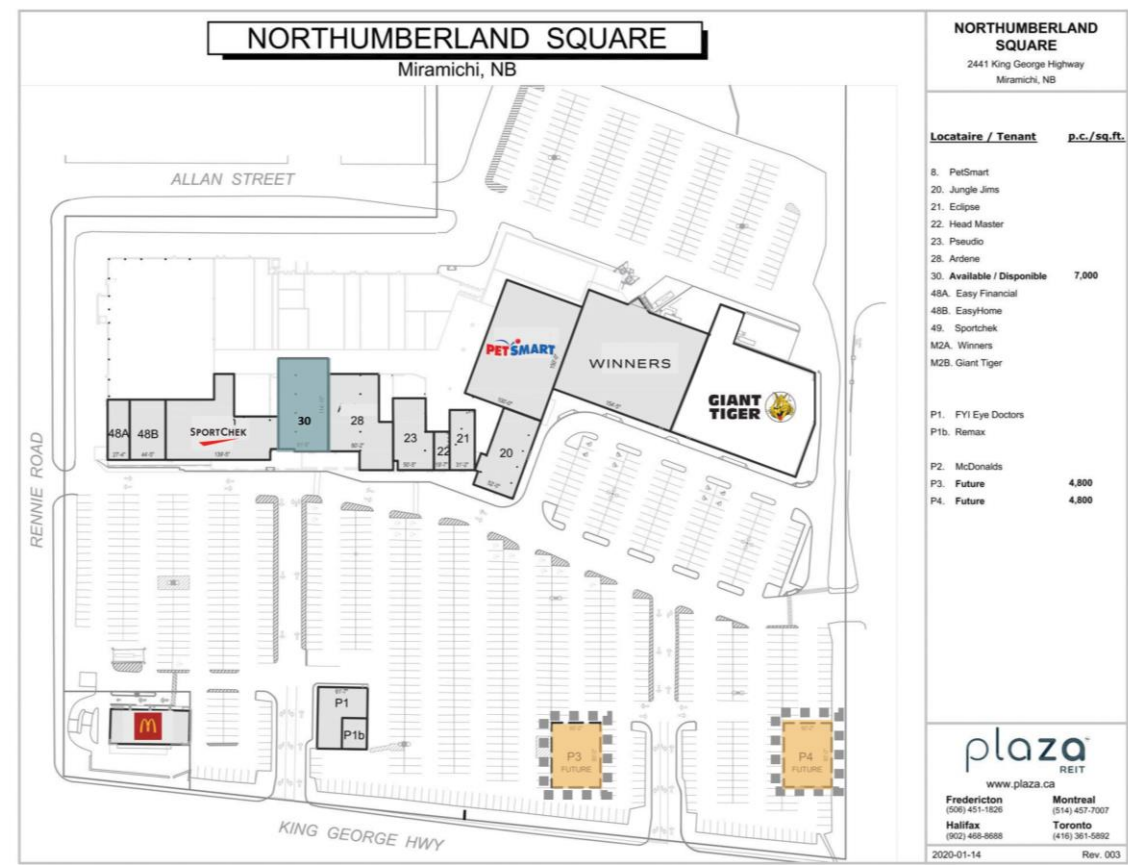

This property is located on busy King George Highway. The centre is in close proximity to Walmart, Canadian Tire, Sobeys and Staples. This site is anchored by Winner's, Giant Tiger, Pet Smart and Sport Chek.

 GLA approx. 103,000 sq.ft
 
 14 Stores / Services

	0-15 minute drive	0-30 minute drive	0-45 minute drive
 Total Population	18,030	25,499	41,204
 Daytime population	11,015	12,091	15,656
 Average Household Income	\$79,072	\$79,707	\$76,067
 Median Age	49.8	49.8	50.3