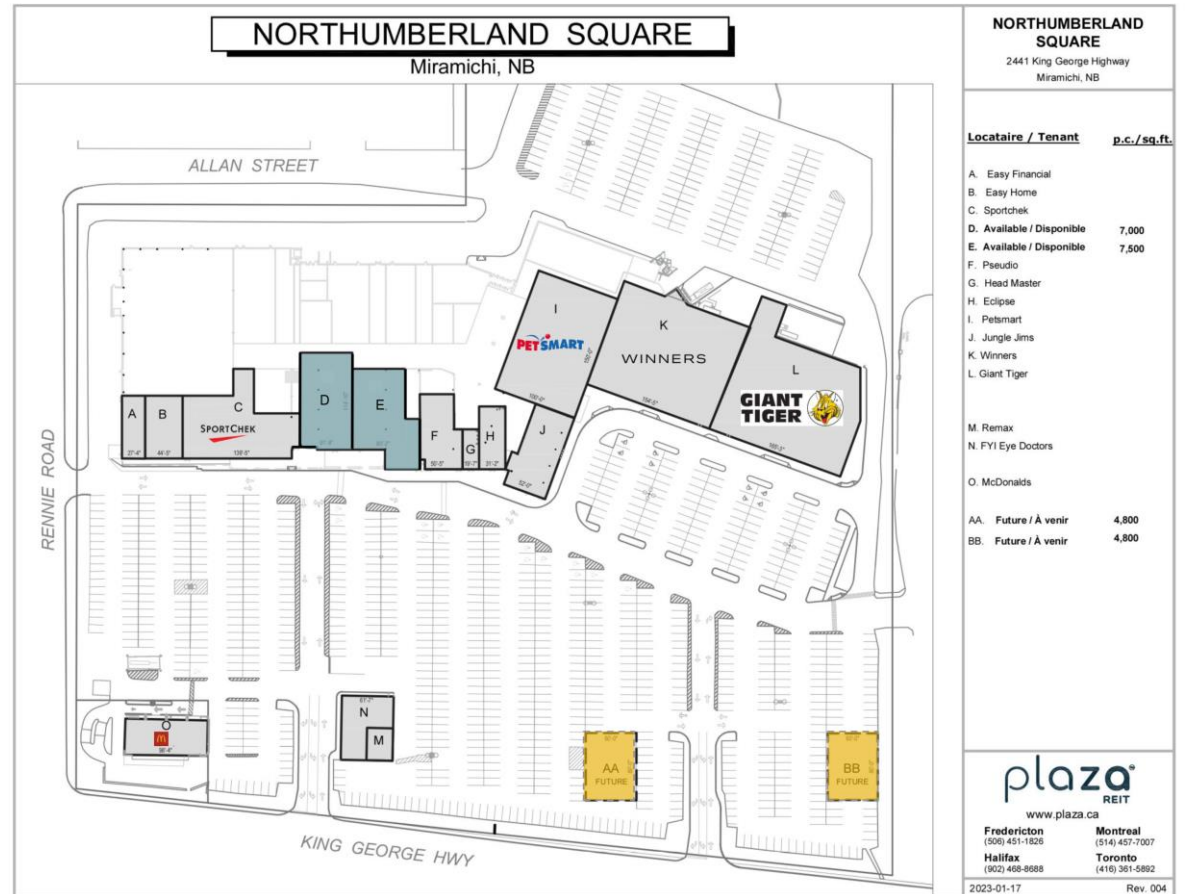

This property is located on busy King George Highway. The centre is in close proximity to Walmart, Canadian Tire, Sobeys and Staples. This site is anchored by Winner's, Giant Tiger, Pet Smart and Sport Chek.

 GLA approx. 103,000 sq.ft
 14 Stores / Services
 11,403 vehicles per day

	0-15 minute drive	0-30 minute drive	0-45 minute drive
 Total Population	16,798	25,554	41,052
 Daytime population	11,569	13,993	19,857
 Average Household Income	\$80,836	\$80,138	\$76,709
 Median Age	50.5	49.4	50.8