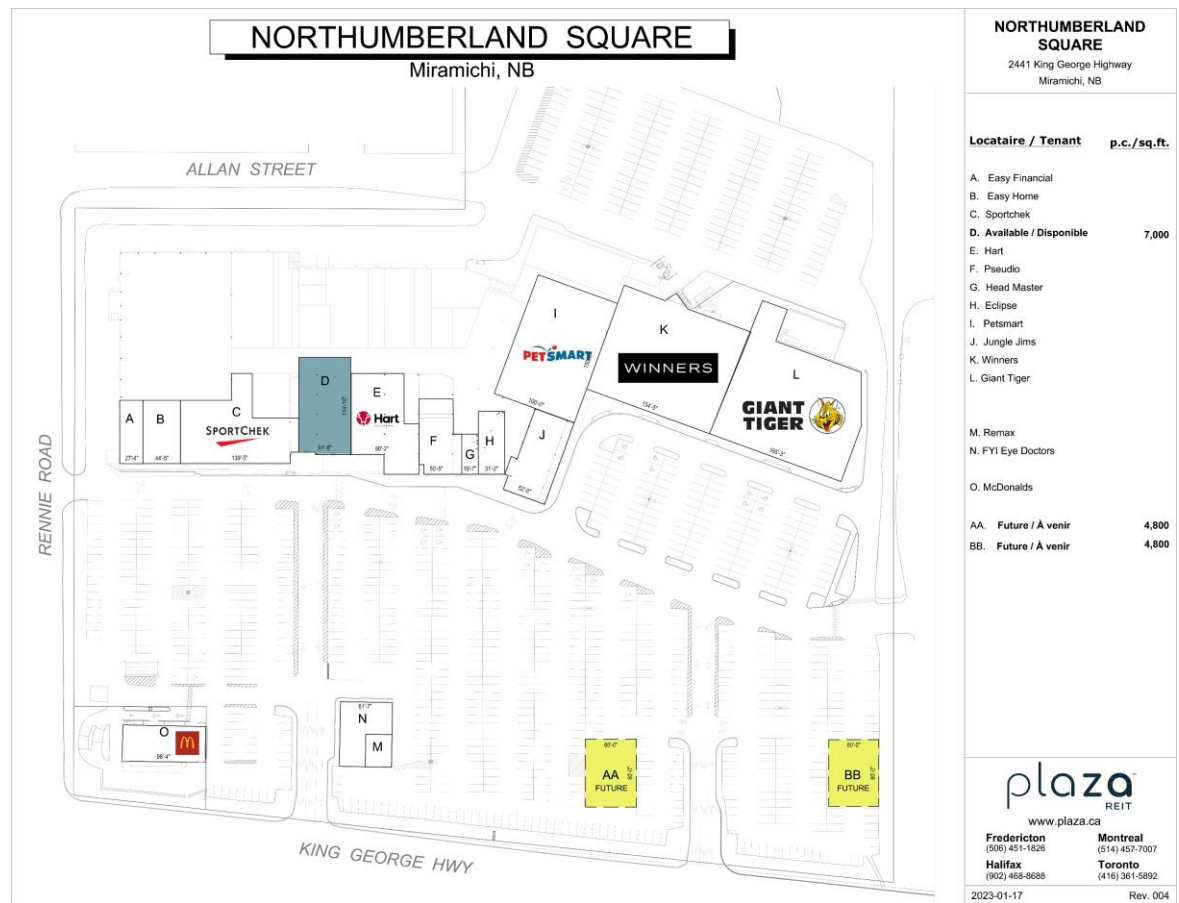

This property is located on busy King George Highway. The centre is in close proximity to Walmart, Canadian Tire, Sobeys and Staples. This site is anchored by Winner's, Giant Tiger, Pet Smart and Sport Chek.

 GLA approx. 103,000 sq.ft
  14 Stores / Services
  11,403 vehicles per day

	0-15 minute drive	0-30 minute drive	0-45 minute drive
 Total Population	16,798	25,554	41,052
 Daytime population	11,569	13,993	19,857
 Average Household Income	\$80,836	\$80,138	\$76,709
 Median Age	50.5	49.4	50.8