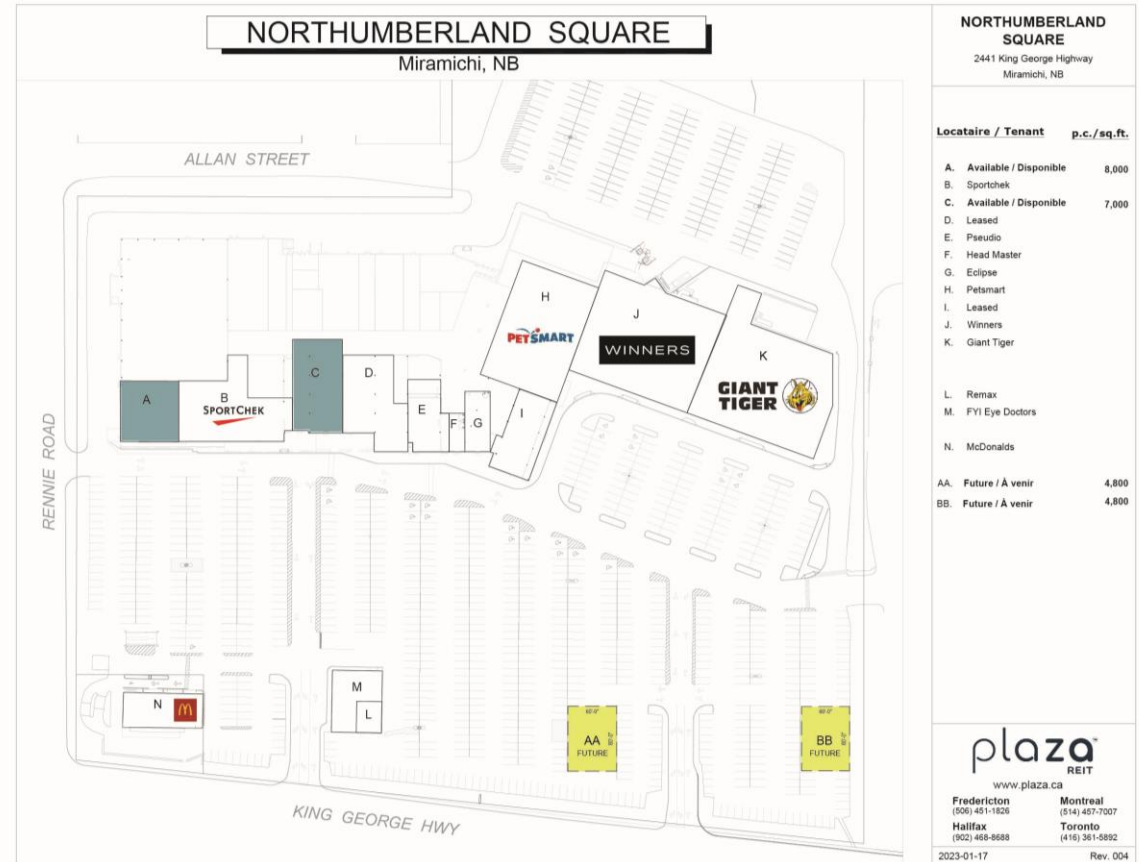

This property is located on busy King George Highway. The centre is in close proximity to Walmart, Canadian Tire, Sobeys and Staples. This site is anchored by Winner's, Giant Tiger, Pet Smart and Sport Chek.

	GLA approx. 103,000 sq.ft		12 Stores / Services		11,403 vehicles per day
---	---------------------------	---	----------------------	---	-------------------------

	0-15 minute drive	0-30 minute drive	0-45 minute drive
 Total Population	16,798	25,554	41,052
 Daytime population	11,569	13,993	19,857
 Average Household Income	\$80,836	\$80,138	\$76,709
 Median Age	50.5	49.4	50.8