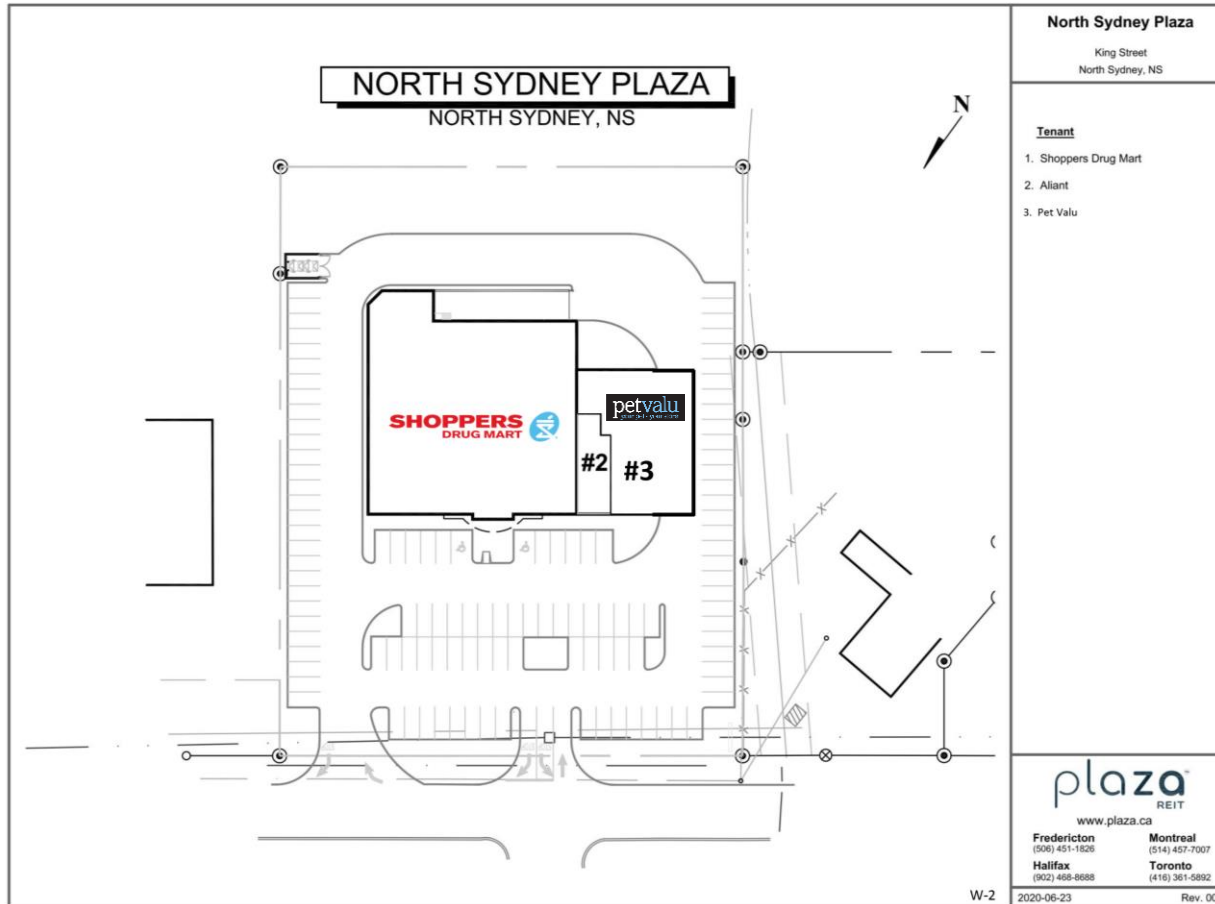

This Shoppers-anchored site is located across the street from Sobeys and Walmart.

	GLA approx. 20,000 sq.ft		3 Stores / Services		6,504 vehicles per day
---	--------------------------	---	---------------------	---	------------------------