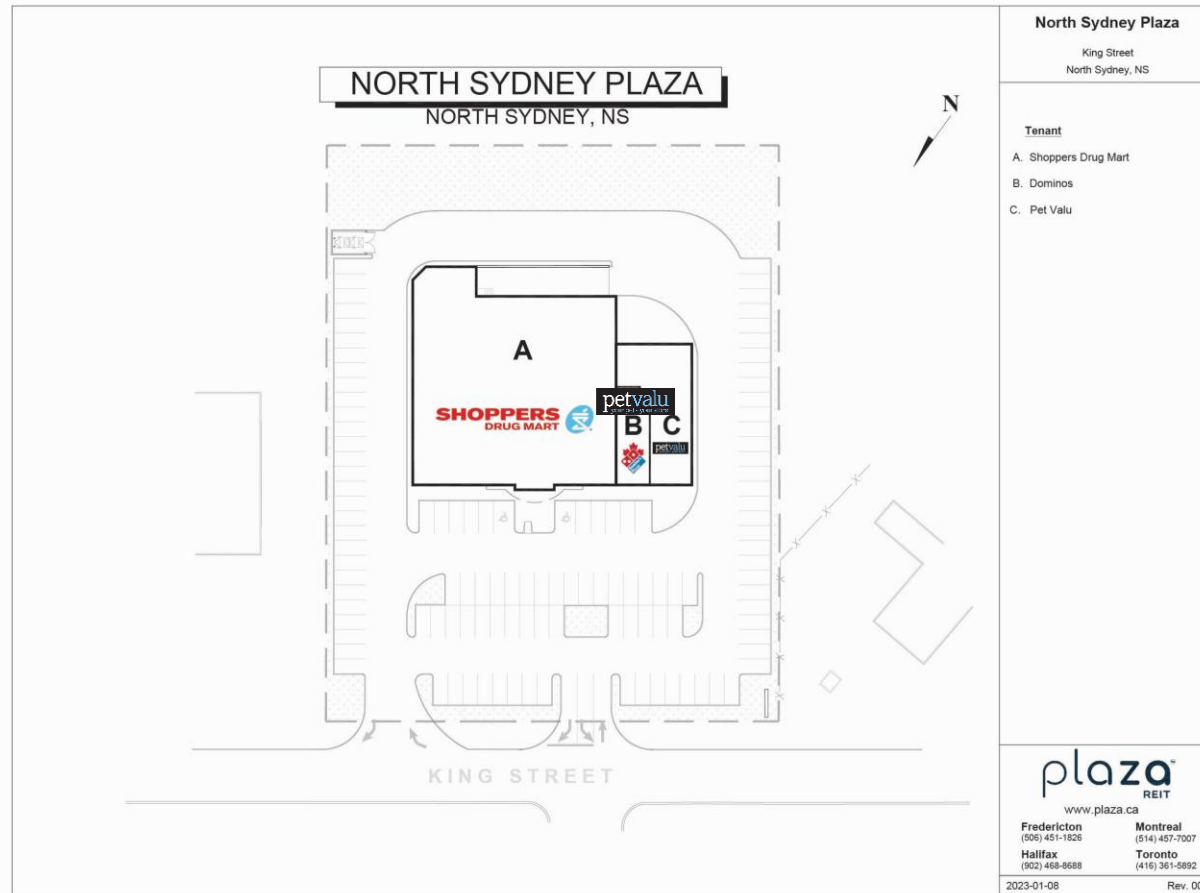

This Shoppers-anchored site is located across the street from Sobeys and Walmart.

	GLA approx. 20,000 sq.ft		3 Stores / Services		6,504 vehicles per day
---	--------------------------	---	---------------------	---	------------------------