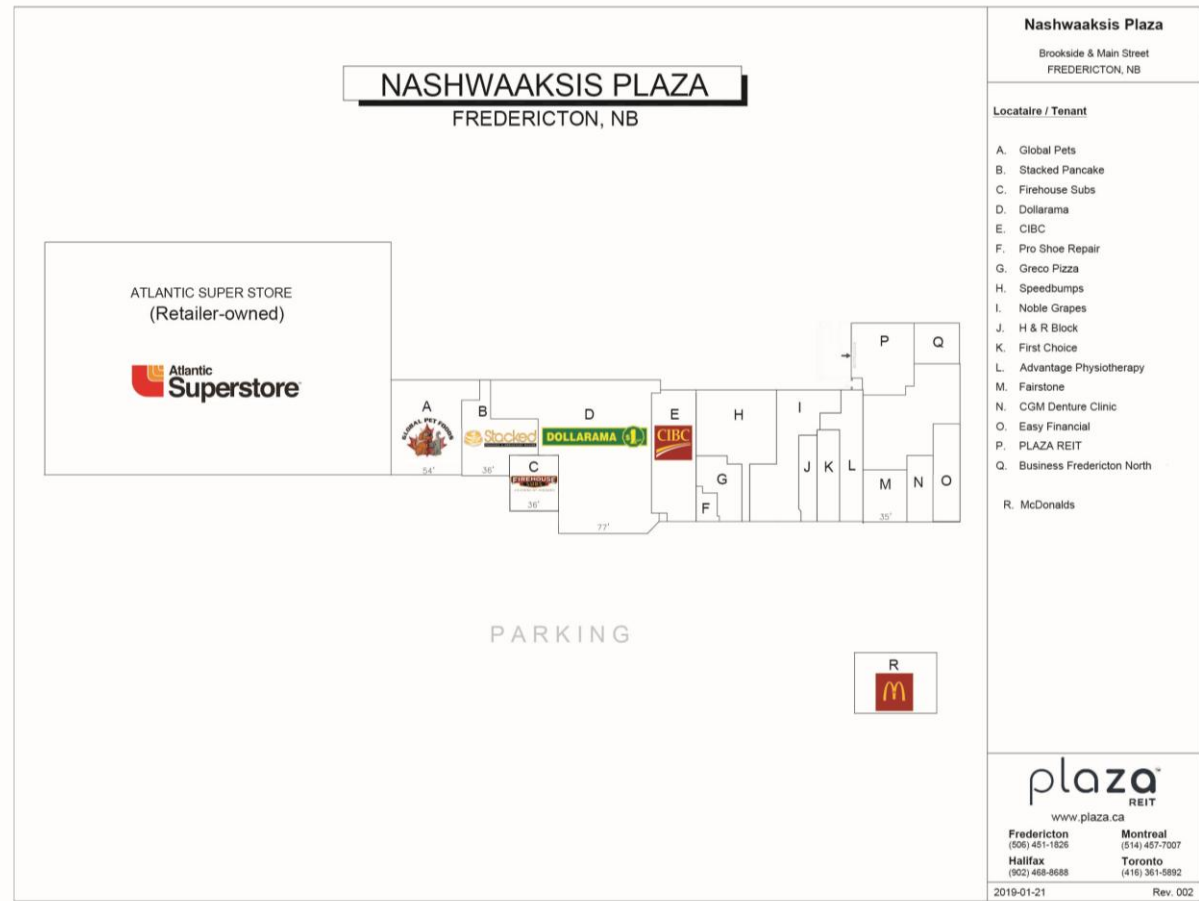

Strategically located at the intersection of Main Street and Brookside Drive, the Nashwaaksis Plaza is the largest strip plaza on Fredericton's North Side and is shadowed anchored by the Atlantic Superstore.

 GLA approx. 55,500 sq.ft.
  18 Stores / Services
  15,889 vehicles per day

	0-5 minutes drive / de route	0-10 minutes drive/de route	0-15 minutes drive/de route
 population/ Population totale*	27,806	58,154	72,215
 population/ Population de jour*	34,772	51,040	59,970
 Average Household Income/ Revenu moyen des ménages*	\$76,730	\$82,064	\$86,662
 Median Age/ Âge median*	41.8	41.1	41.6