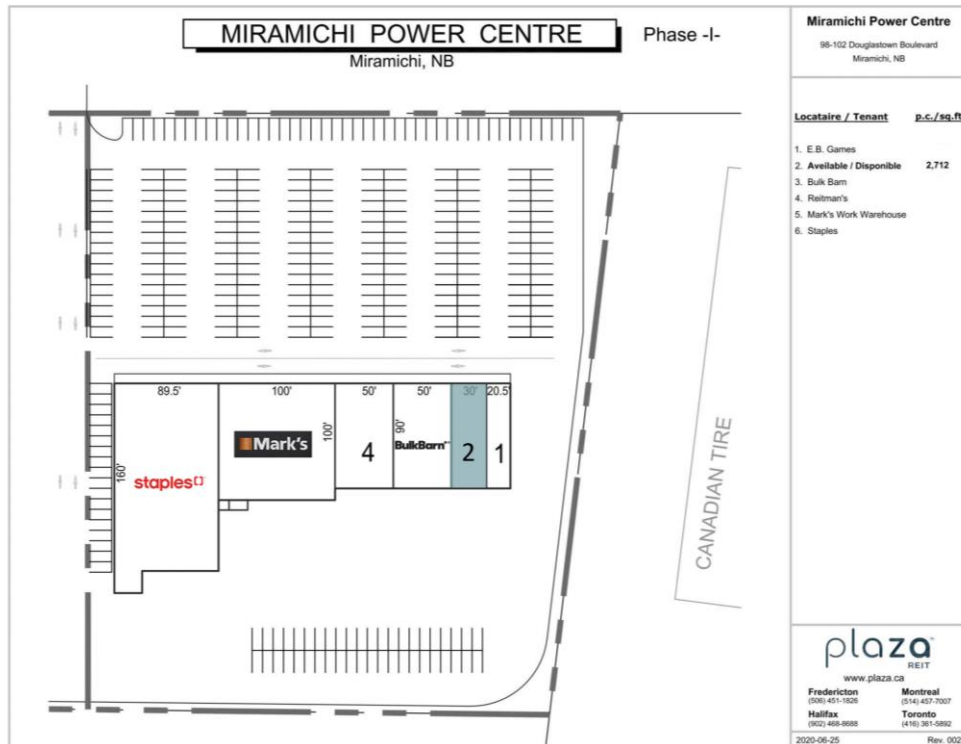

Adjacent to Walmart and Canadian Tire, this power centre has excellent exposure to Highway 11.

GLA approx. 86,500 sq.ft.

10 Stores / Services

	0-15 minute drive	0-30 minute drive	0-45 minute drive
 Total Population	17,642	26,605	39,990
 Daytime population	10,921	12,266	15,436
 Average Household Income	\$78,424	\$79,775	\$76,237
 Median Age	49.5	49.7	50.1