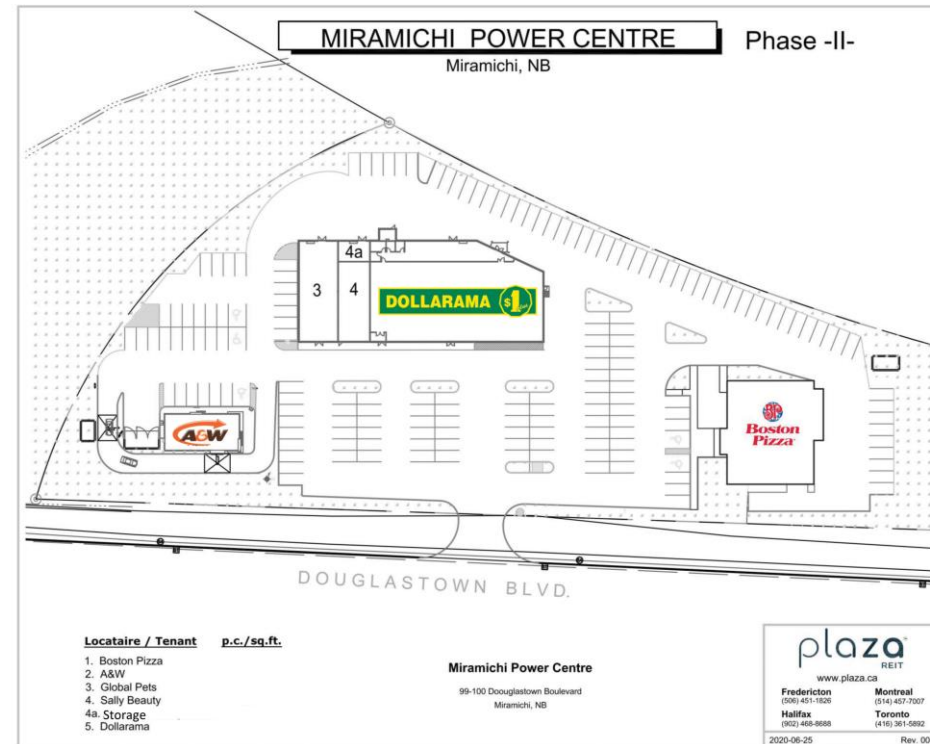

Adjacent to Walmart and Canadian Tire, this power centre has excellent exposure to Highway 11.

GLA approx. 86,500 sq.ft.

10 Stores / Services

	0-15 minute drive	0-30 minute drive	0-45 minute drive
 Total Population	17,642	26,605	39,990
 Daytime population	10,921	12,266	15,436
 Average Household Income	\$78,424	\$79,775	\$76,237
 Median Age	49.5	49.7	50.1