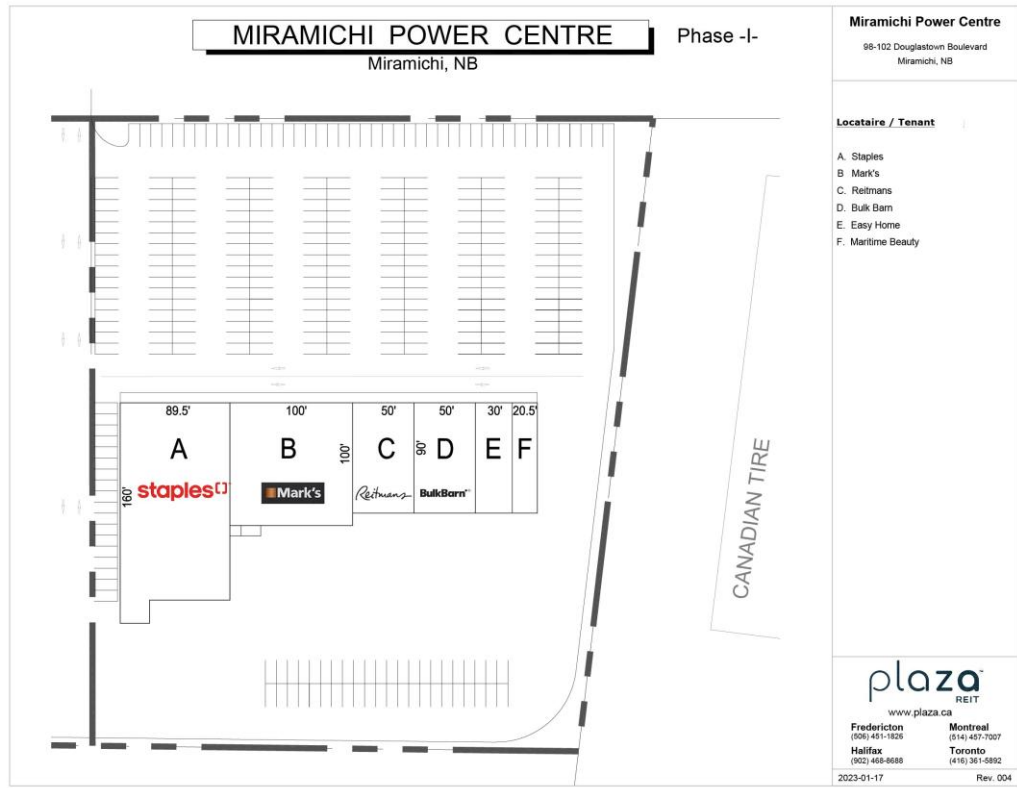

Adjacent to Walmart and Canadian Tire, this power centre has excellent exposure to Highway 11.

	GLA approx. 22,000 sq.ft		10 Stores / Services		13,670 Vehicles per day
---	--------------------------	---	----------------------	---	-------------------------