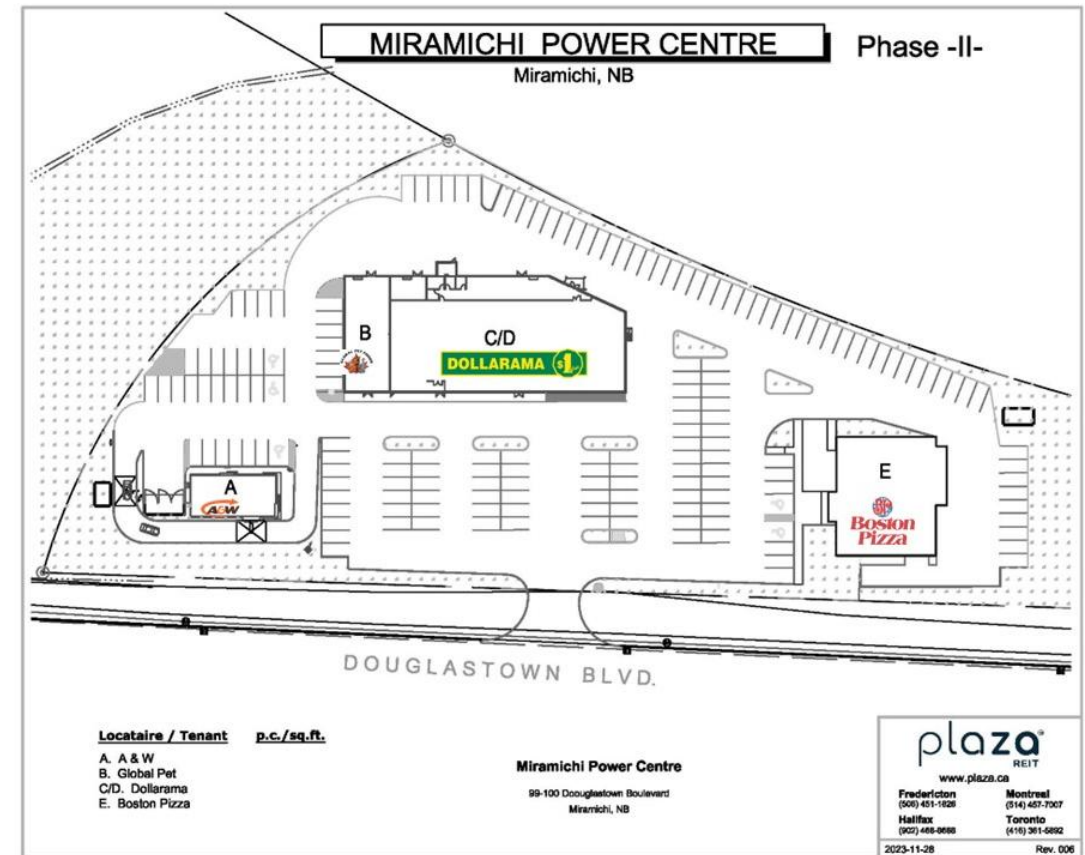

Adjacent to Walmart and Canadian Tire, this power centre has excellent exposure to Highway 11.

	GLA approx. 22,000 sq.ft		10 Stores / Services		13,670 Vehicles per day
---	--------------------------	---	----------------------	---	-------------------------