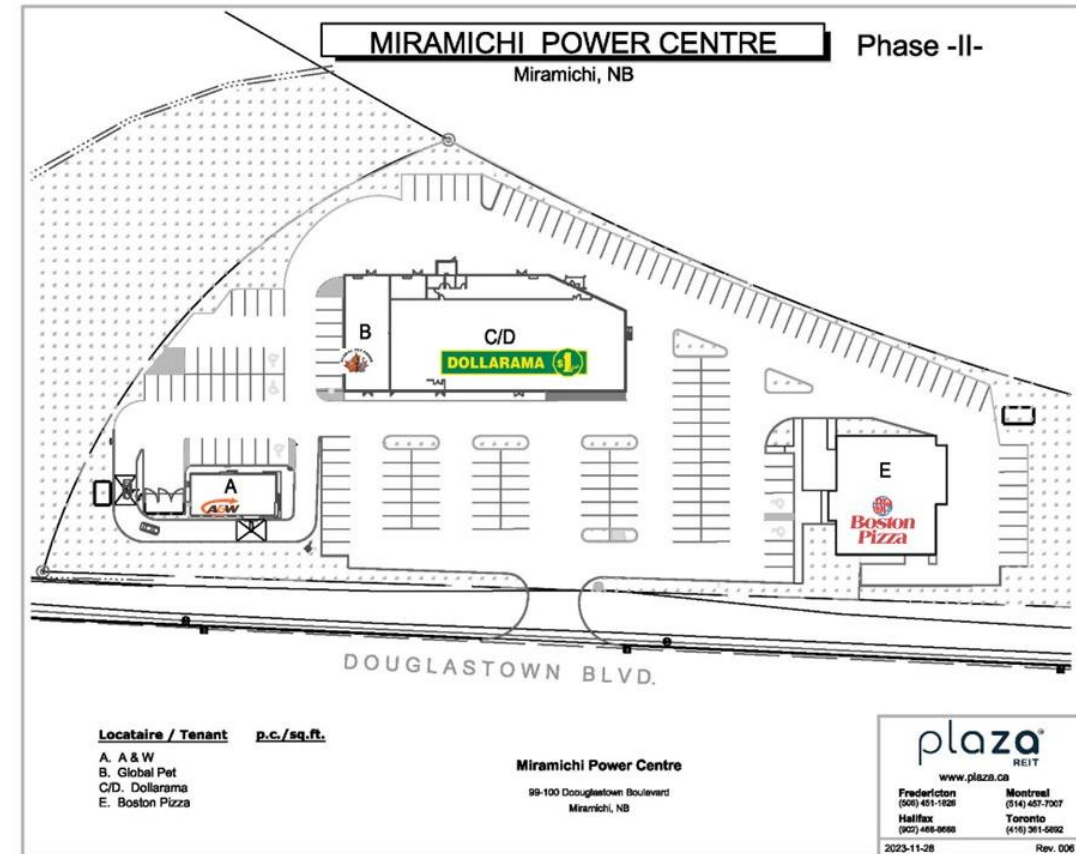

Adjacent to Walmart and Canadian Tire, this power centre has excellent exposure to Highway 11.

GLA approx. 22,000 sq.ft

9  
Stores / Services

13,670  
Vehicles per day

	0-15 minute drive	0-30 minute drive	0-45 minute drive
 Total Population	16,798	25,554	41,052
 Daytime population	11,569	13,993	19,857
 Average Household Income	\$80,836	\$80,138	\$76,709
 Median Age	50.5	49.4	50.8