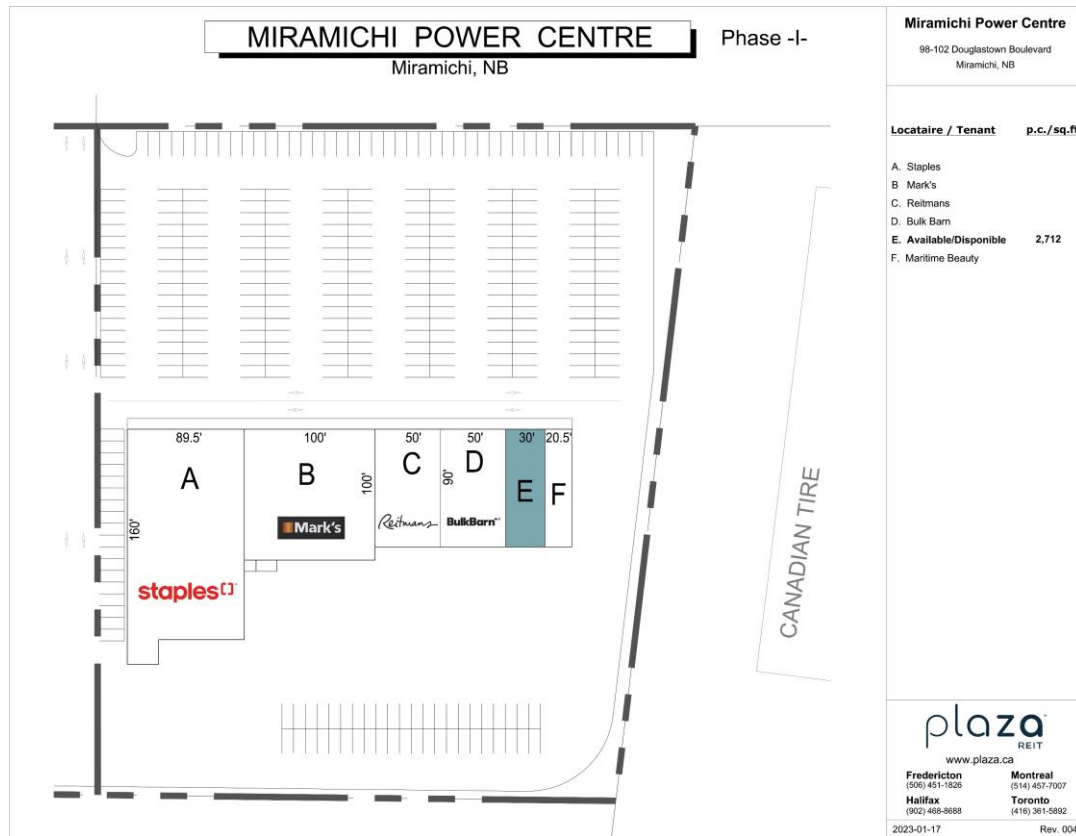

Adjacent to Walmart and Canadian Tire, this power centre has excellent exposure to Highway 11.

GLA approx. 22,000 sq.ft

9  
Stores / Services

13,670  
Vehicles per day

	0-15 minute drive	0-30 minute drive	0-45 minute drive
 Total Population	16,798	25,554	41,052
 Daytime population	11,569	13,993	19,857
 Average Household Income	\$80,836	\$80,138	\$76,709
 Median Age	50.5	49.4	50.8