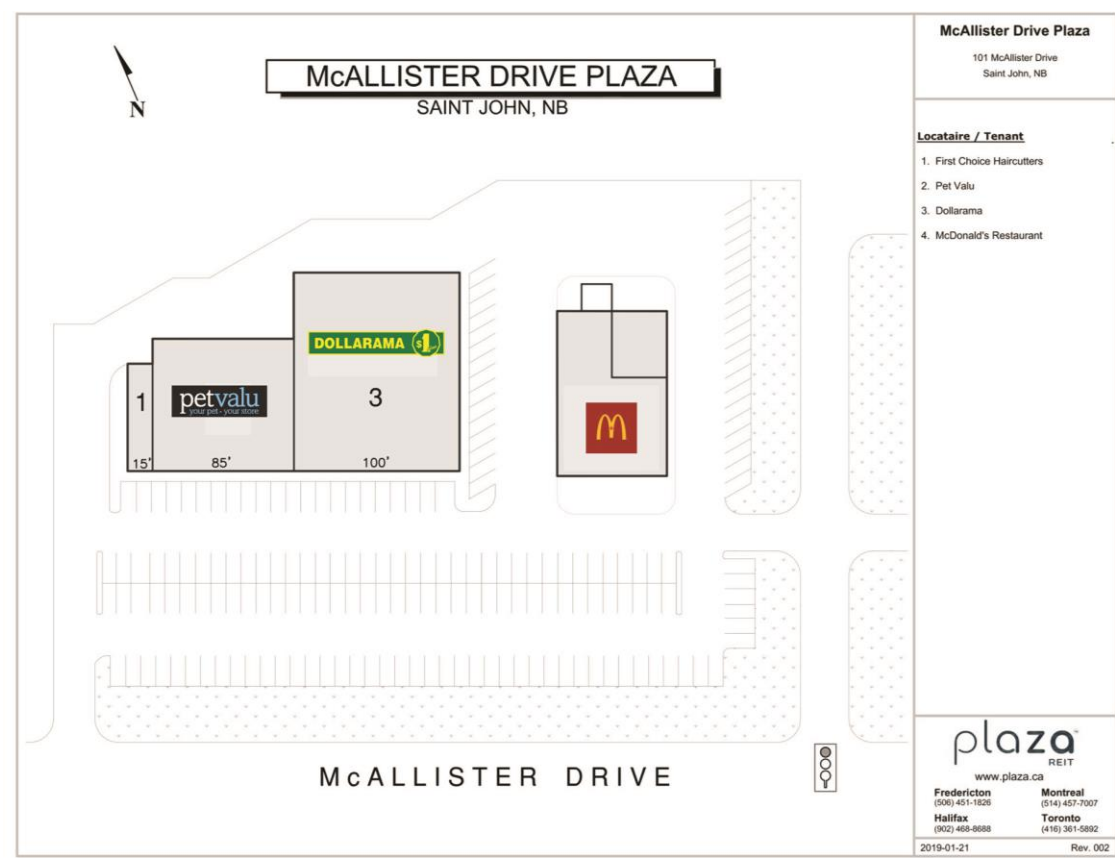

McAllister Drive Plaza is in an excellent location at the intersection of Majors Brook Drive and McAllister Drive in the centre of the dominant retail area of Saint John.

 GLA approx. 24,500 sq.ft
 
 4 Stores / Services