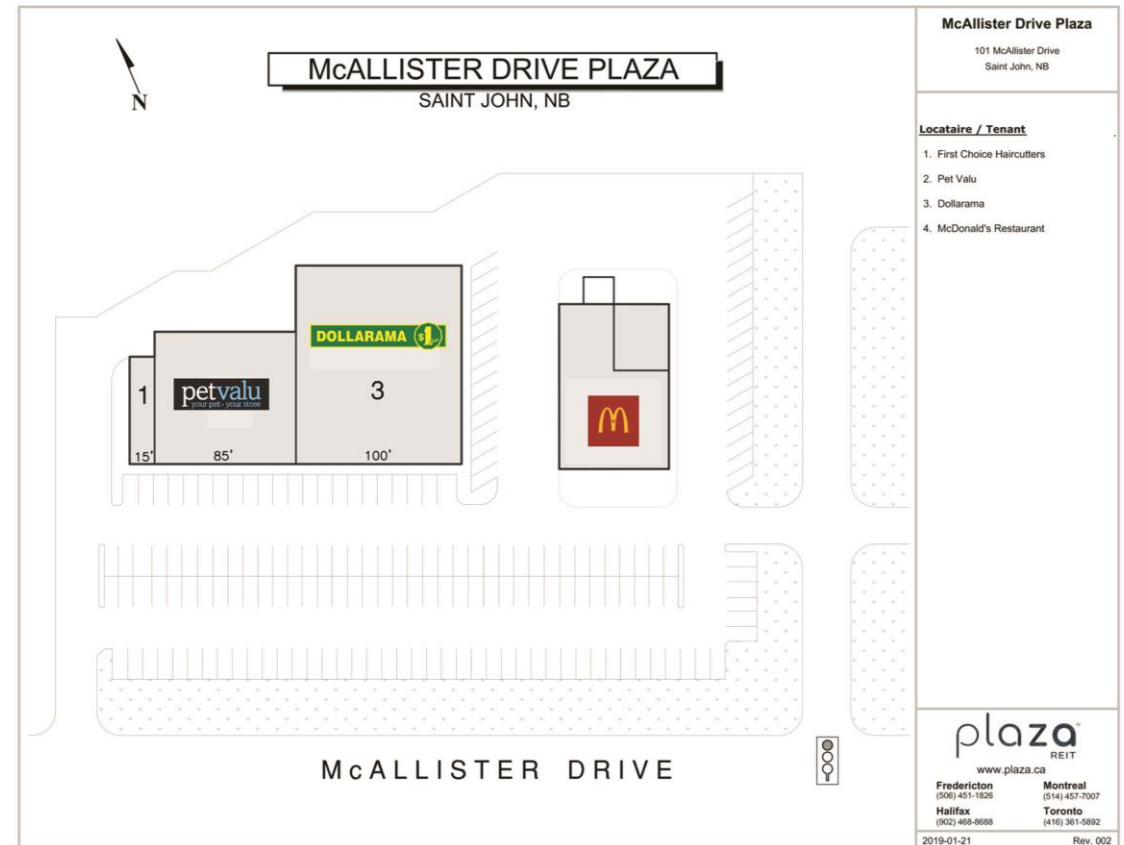

McAllister Drive Plaza is in an excellent location at the intersection of Majors Brook Drive and McAllister Drive in the centre of the dominant retail area of Saint John.

 GLA approx. 24,500 sq.ft
 
 4 Stores / Services
 
 11,102 vehicles per day