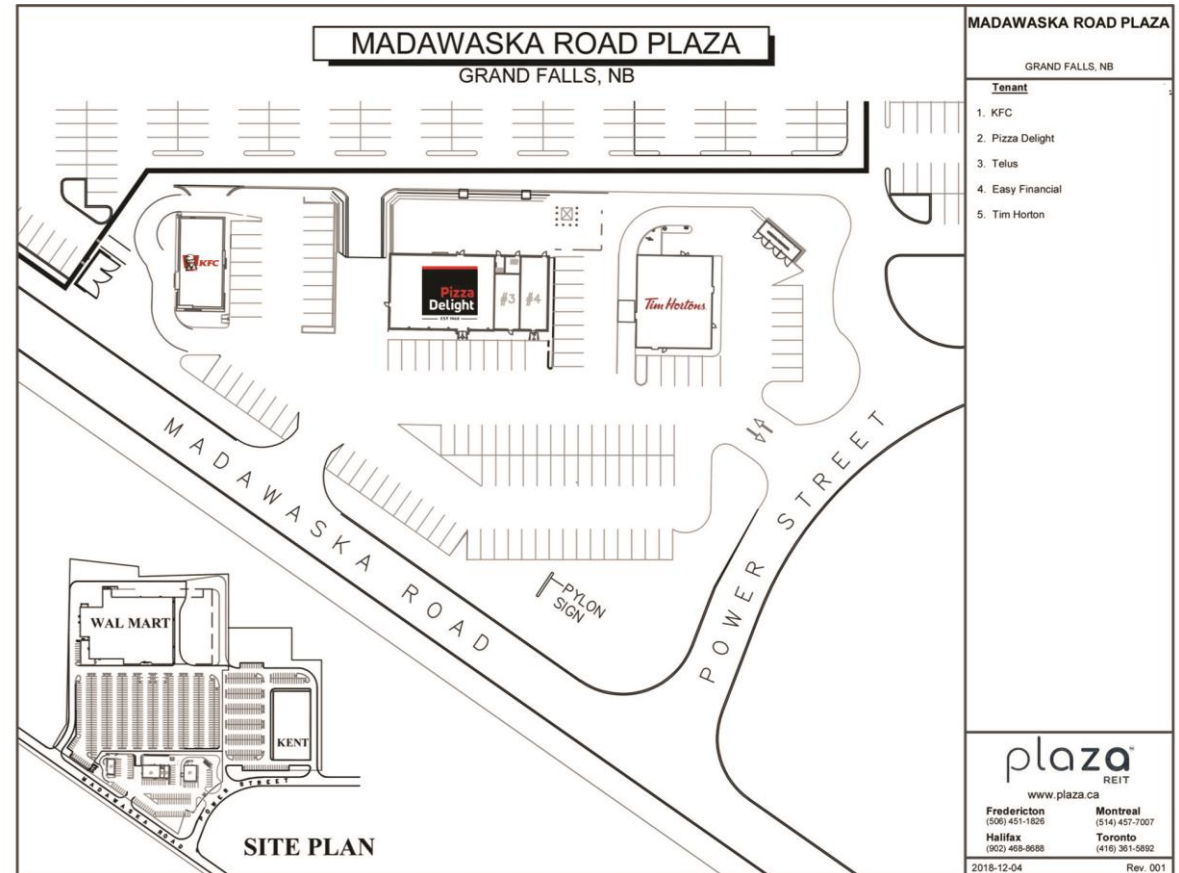

The Madawaska Road Plaza is strategically located in front of Walmart & Kent. It is in close proximity to the Grand Falls Shopping Centre and Canadian Tire.

 GLA approx. 10,000 sq. ft.
 
 5 Stores / Services