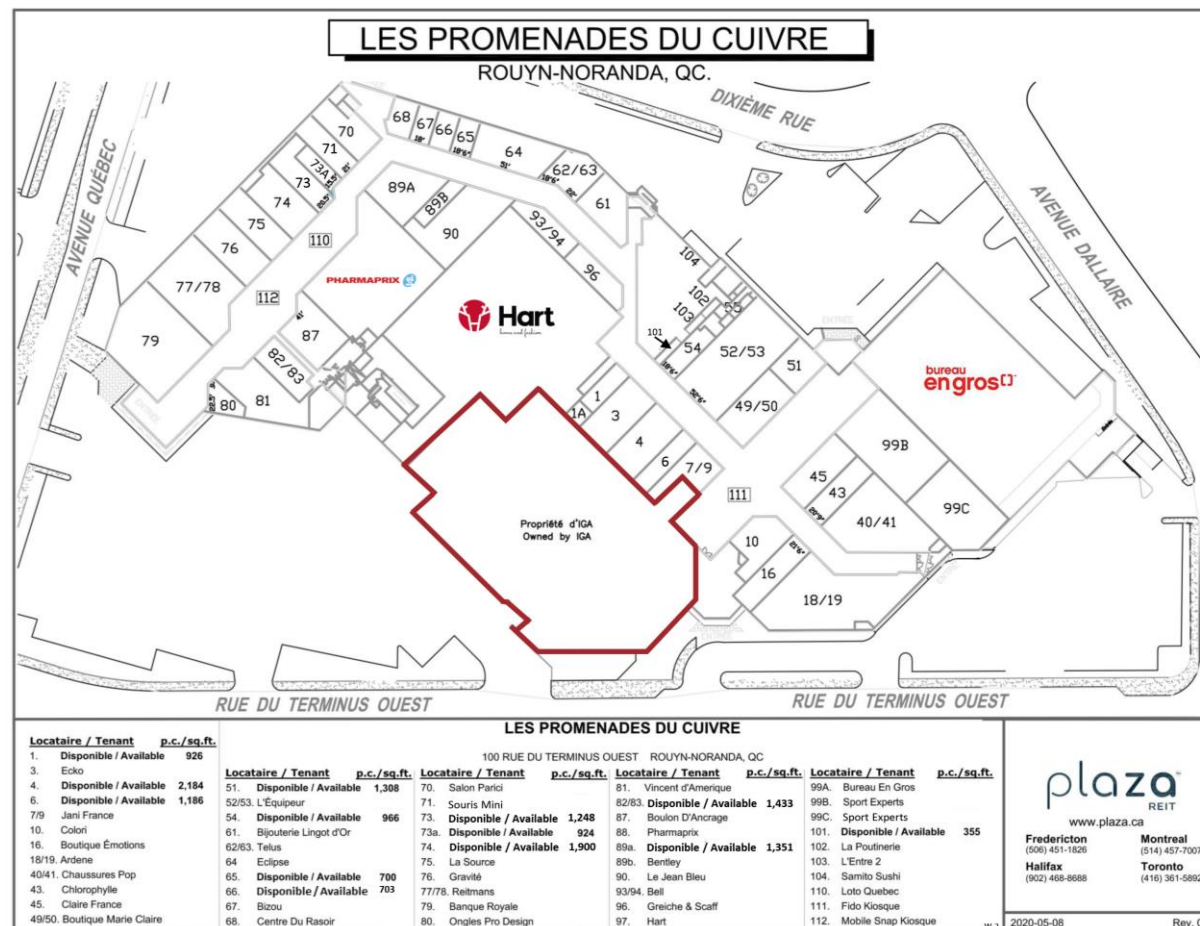

GLA/SCU approx./env. ± 147,000 sq. ft. /pi.ca.

43  
Stores / Services  
Magasins / Services

	0-5 minute drive / de route	0-15 minute drive / de route	0-30 minute drive / de route
 Total Population/ Population totale*	13,706	30,326	34,782
 Daytime population /Population de jour*	13,556	22,803	23,639
 Average Household Income/Revenu moyen des ménages *	\$71,572	\$91,334	\$93,291
 Median Age/Âge median*	44.9	42.4	42.2