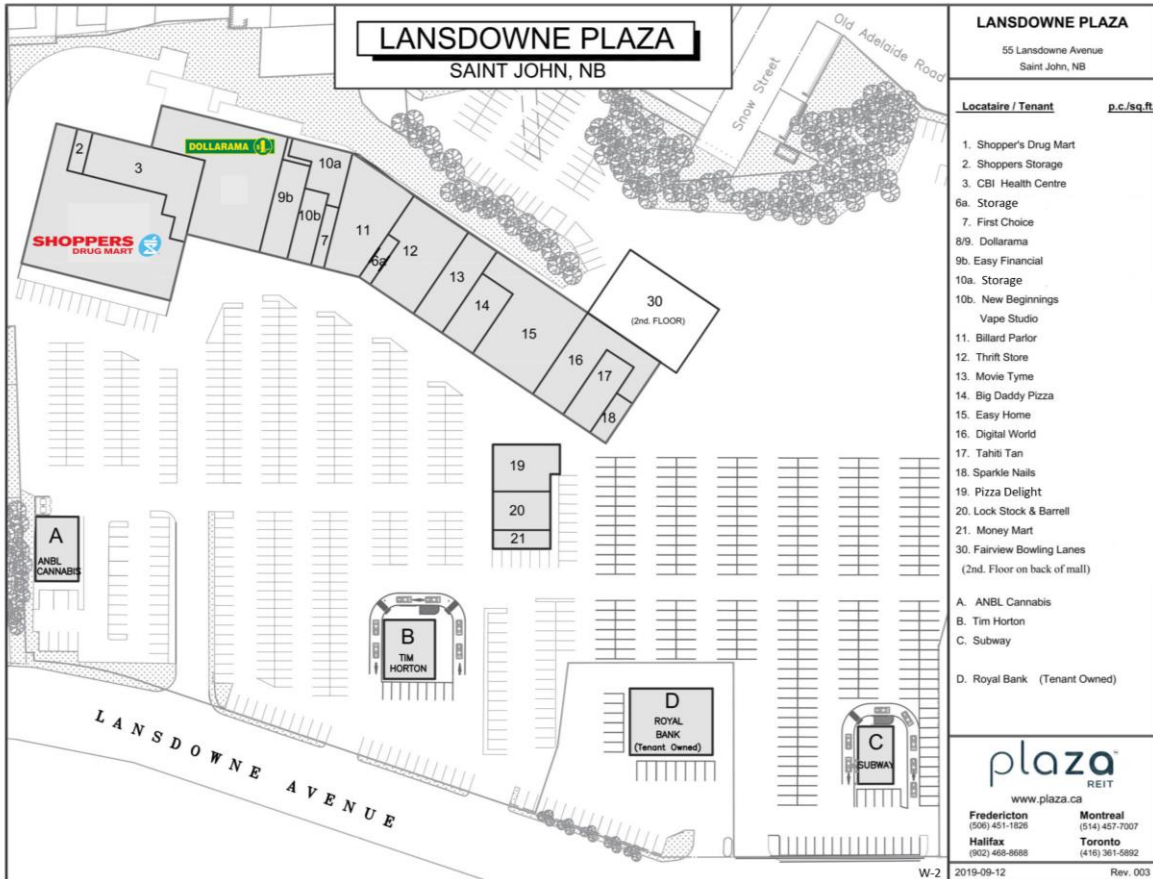

Lansdowne Plaza is located in the North End of Saint John and is shadow-anchored by Sobeys.

 GLA approx. 97,000 sq.ft
 
 23 Stores / Services

	0-5 minute drive	0-10 minute drive	0-15 minute drive
 Total Population	15,898	47,495	65,539
 Daytime population	20,736	43,286	51,179
 Average Household Income	\$53,015	\$65,165	\$72,181
 Median Age	40.6	42.9	43.4