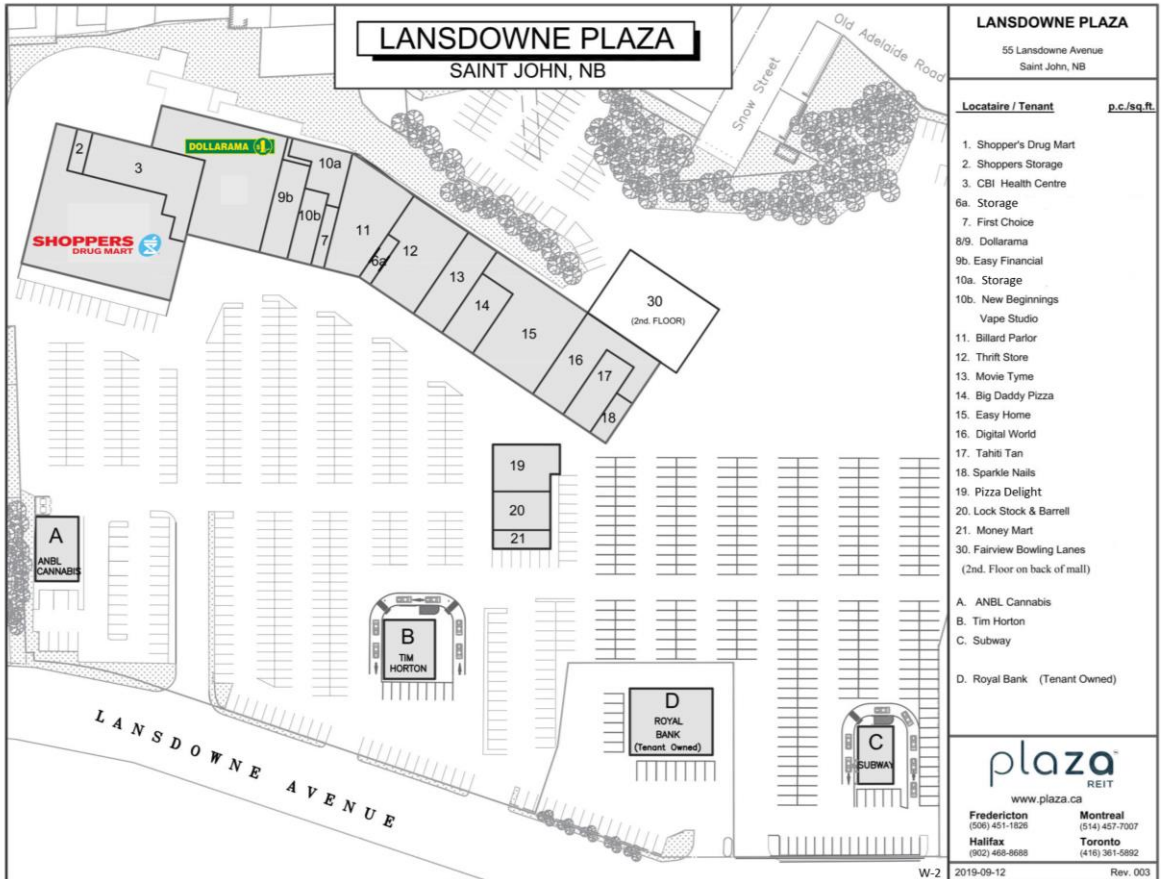

Lansdowne Plaza is located in the North End of Saint John and is shadow-anchored by Sobeys.

 GLA approx. 97,000 sq.ft
 
 23 Stores / Services
 
 6,776 vehicles per day

	0-5 minute drive	0-10 minute drive	0-15 minute drive
 Total Population	21,462	54,878	87,750
 Daytime population	40,239	56,984	67,387
 Average Household Income	\$53,771	\$69,521	\$82,479
 Median Age	43.2	44.2	44.1