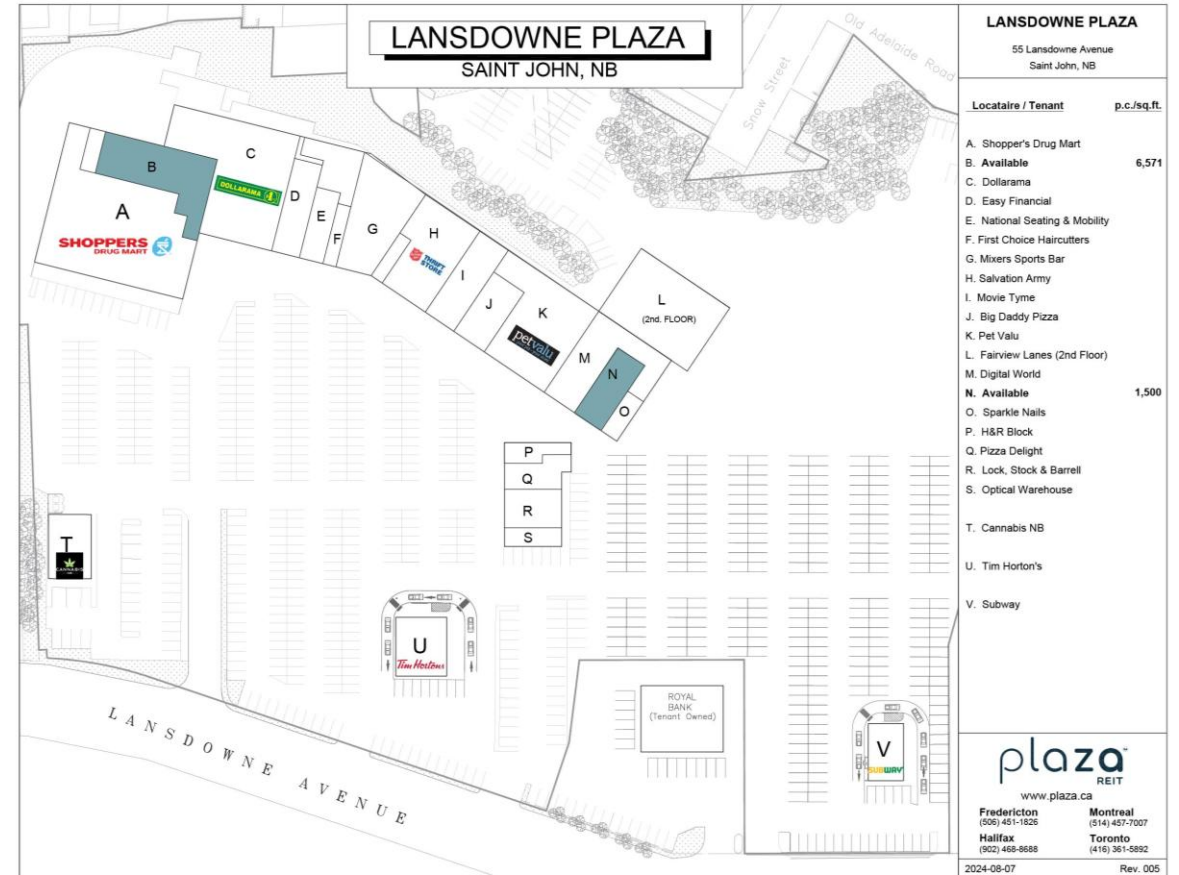

Lansdowne Plaza is located in the North End of Saint John and is shadow-anchored by Sobeys.

 GLA approx. 97,000 sq.ft.
  20 Stores / Services
  21,121 vehicles per day

	0-10 minute drive	0-15 minute drive	0-30 minute drive
 Total Population	48,940	70,303	113,212
 Daytime population	54,726	62,520	73,487
 Average Household Income	\$70,951	\$82,254	\$93,190
 Median Age	43.6	44.4	44.4