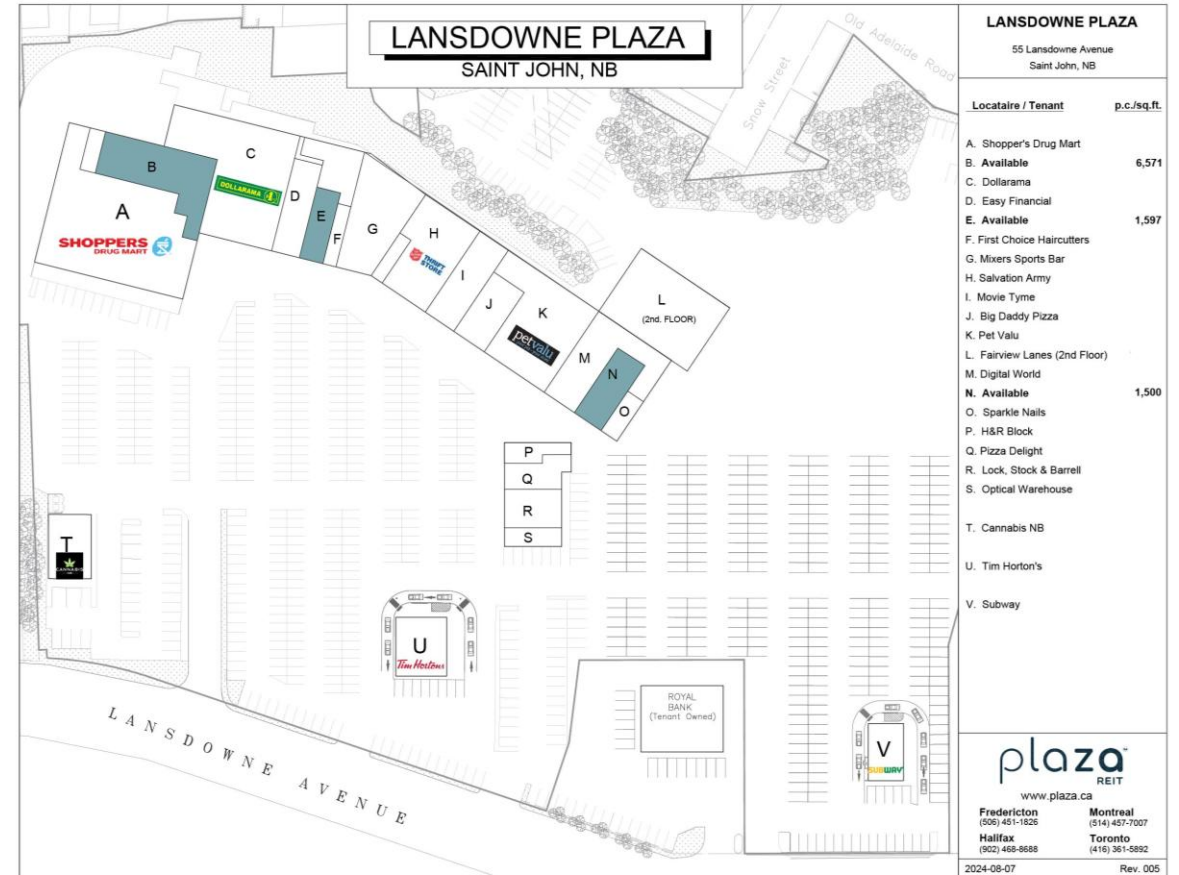

Lansdowne Plaza is located in the North End of Saint John and is shadow-anchored by Sobeys.

 GLA approx. 97,000 sq.ft.
  20 Stores / Services
  21,121 vehicles per day

	0-10 minute drive	0-15 minute drive	0-30 minute drive
 Total Population	48,940	70,303	113,212
 Daytime population	54,726	62,520	73,487
 Average Household Income	\$70,951	\$82,254	\$93,190
 Median Age	43.6	44.4	44.4