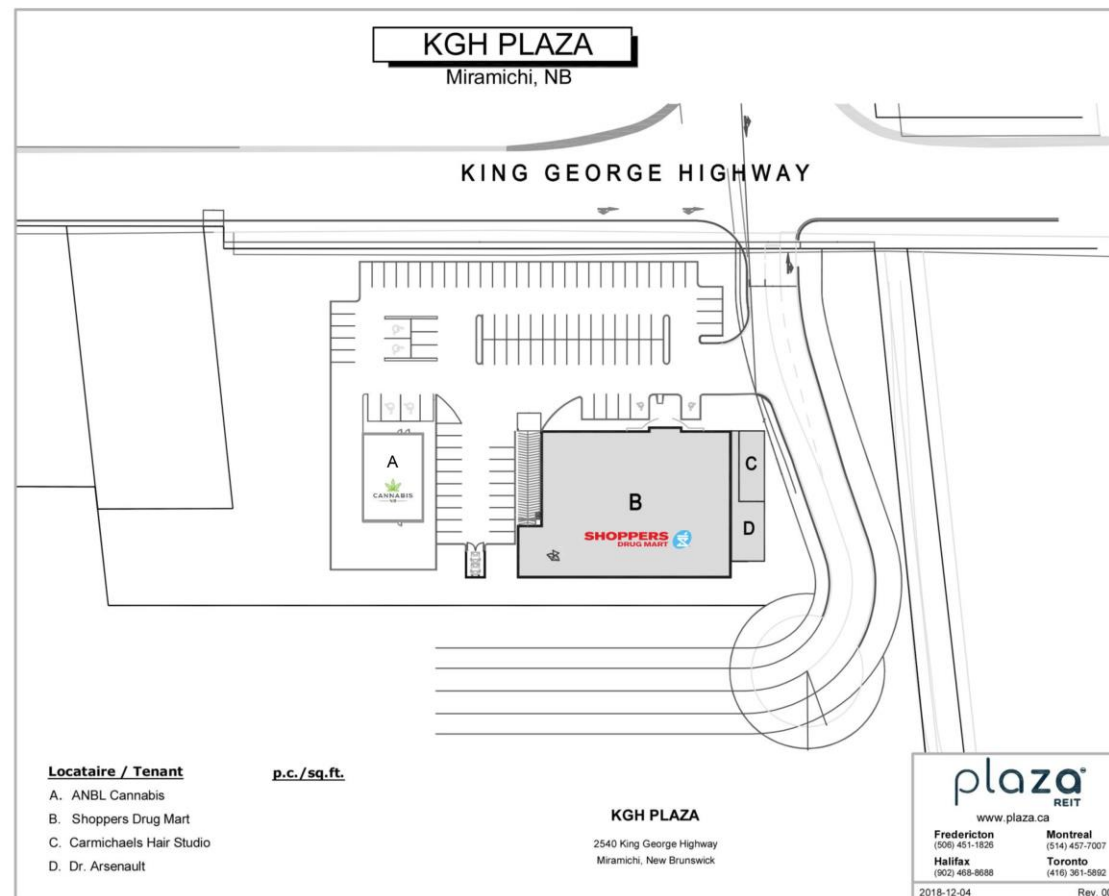

KGH Plaza is located on the busy King George Highway in the centre of Miramichi's major retail district.

GLA approx. 22,000 sq.ft

4
Stores / Services

13,377
vehicles per day

	0-5 minute drive	0-10 minute drive	0-15 minute drive
 Total Population	16,909	25,474	41,179
 Daytime population	11,582	14,005	19,884
 Average Household Income	\$75,171	\$73,187	\$69,583
 Median Age	50.5	49.4	50.8