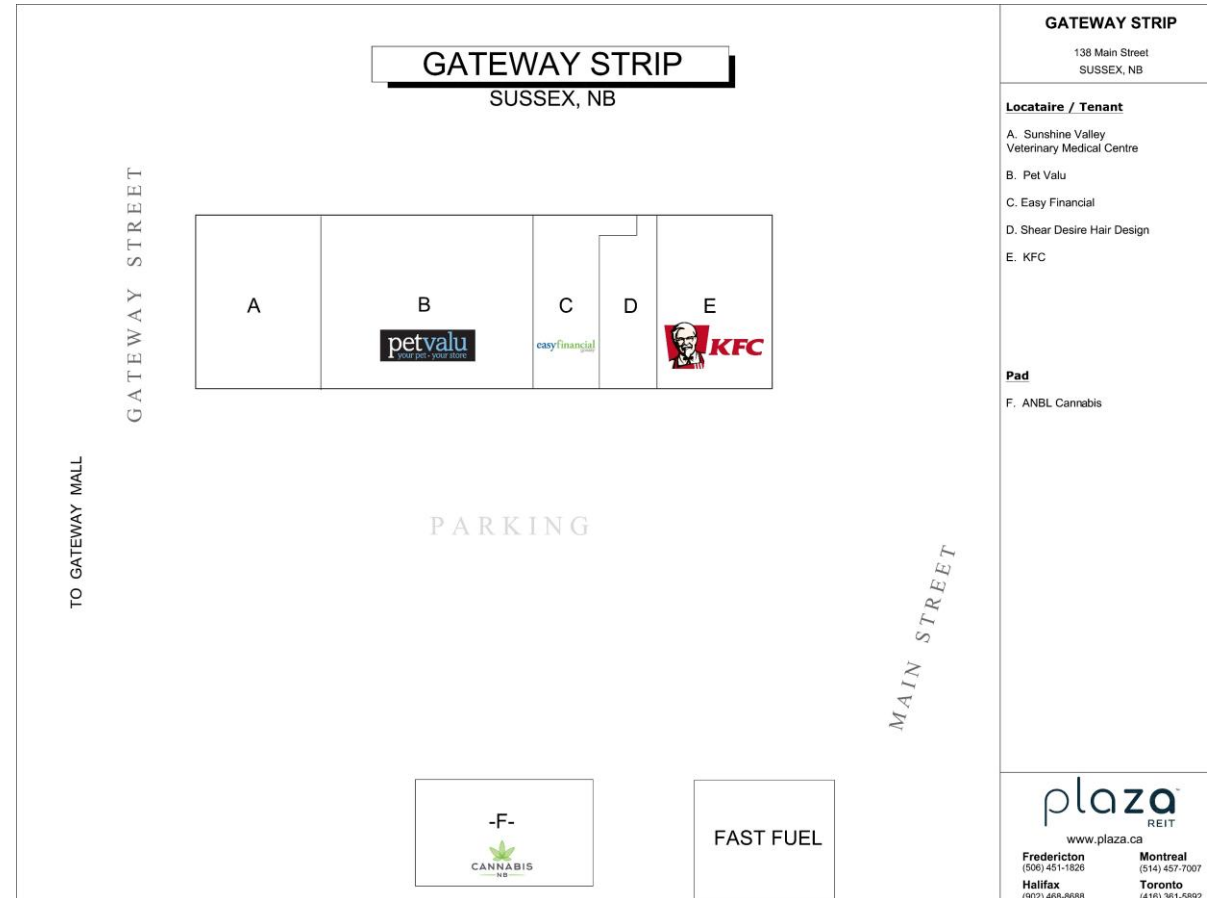

Gateway Mall is the largest shopping centre in Sussex. It is anchored by Sobeys and Canadian Tire and shadow-anchored by Walmart.

GLA approx. 165,000 sq.ft

17  
Stores / Services

3,368  
vehicles per day

Property Photos

Gateway Mall

Gateway Strip

	0-5 minute drive	0-10 minute drive	0-15 minute drive
 Total Population	4,898	6,868	9,766
 Daytime population	4,245	5,187	6,044
 Average Household Income	\$68,347	\$73,223	\$78,197
 Median Age	46.6	47.1	46.8