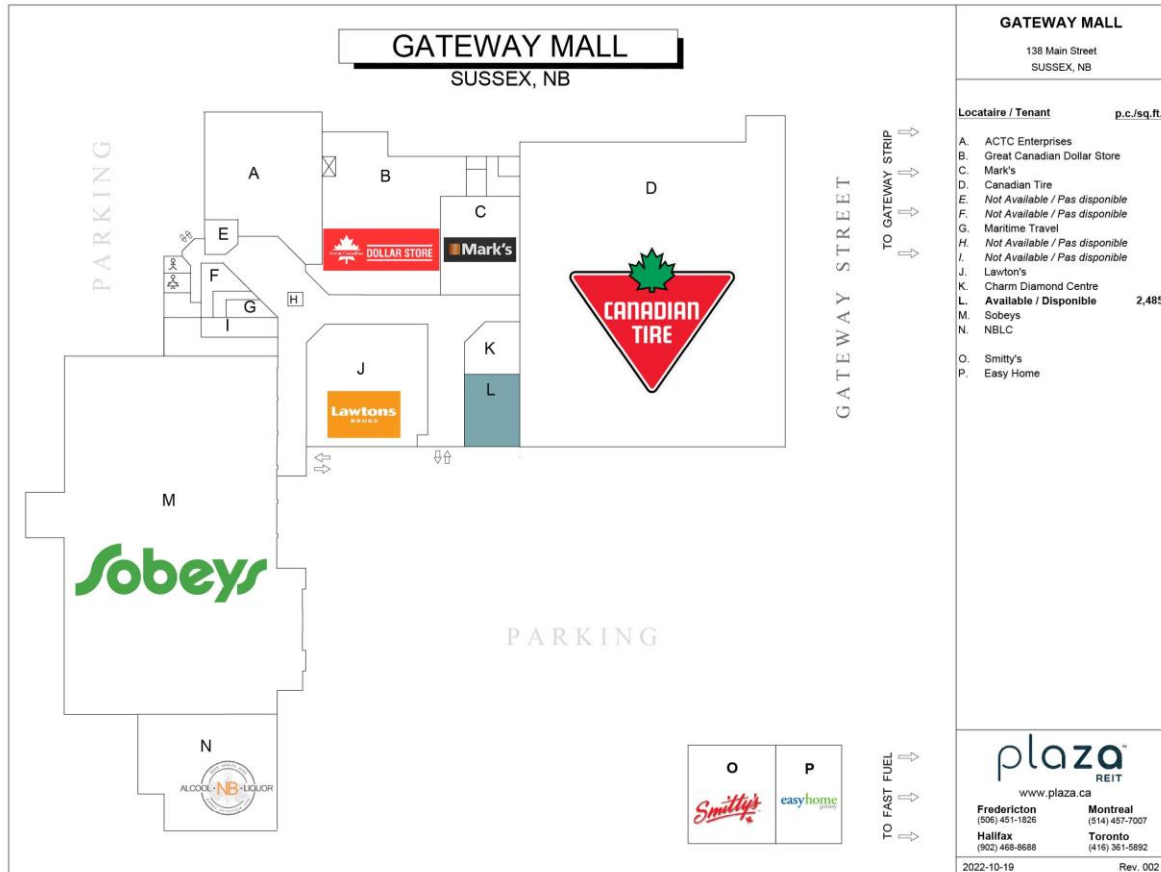

Gateway Mall is the largest shopping centre in Sussex. It is anchored by Sobeys and Canadian Tire and shadow-anchored by Walmart.

GLA approx. 165,000 sq.ft

17  
Stores / Services

3,368  
vehicles per day

Property Photos

Gateway Mall

Gateway Strip

	0-5 minute drive	0-10 minute drive	0-15 minute drive
 Total Population	4,898	6,868	9,766
 Daytime population	4,245	5,187	6,044
 Average Household Income	\$68,347	\$73,223	\$78,197
 Median Age	46.6	47.1	46.8