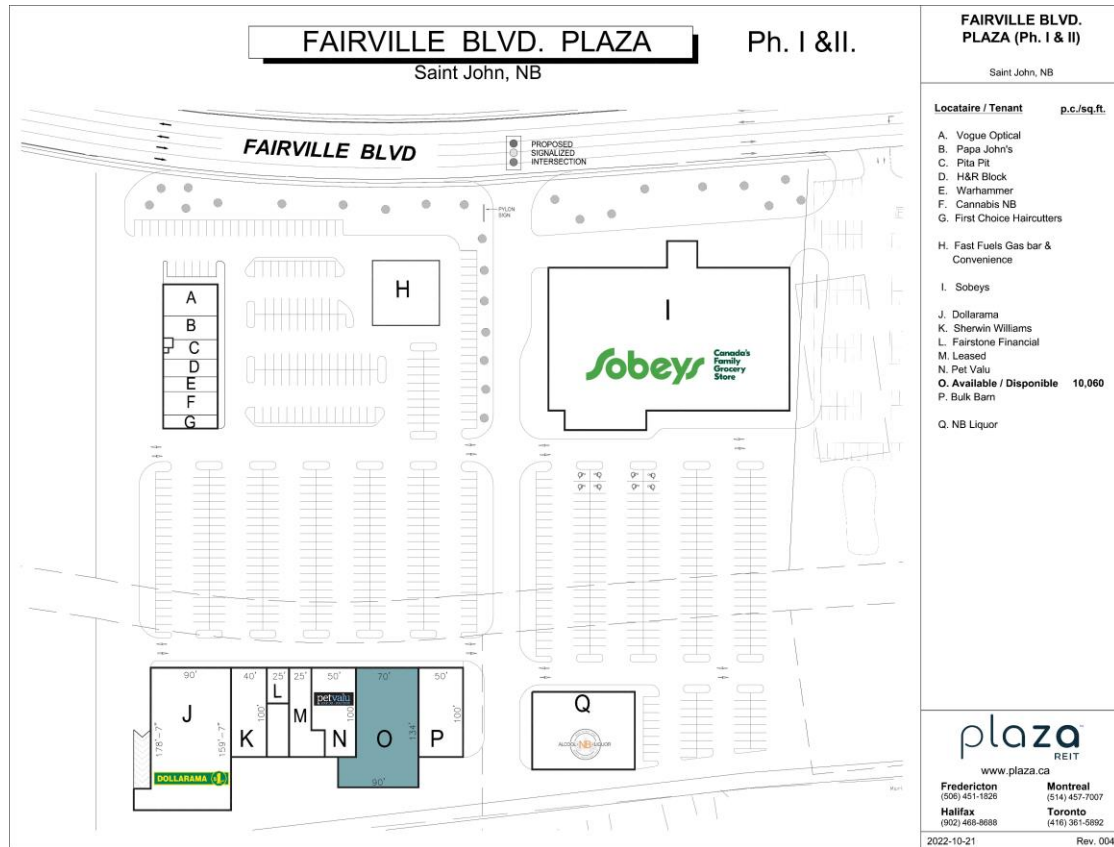

Located on busy Fairville Boulevard in Saint John's West Side, this centre is anchored by Sobeys and Dollarama, and shadow-anchored by Canadian Tire.

GLA approx. 117,000 sq.ft

19
Stores / Services

17,125
vehicles per day