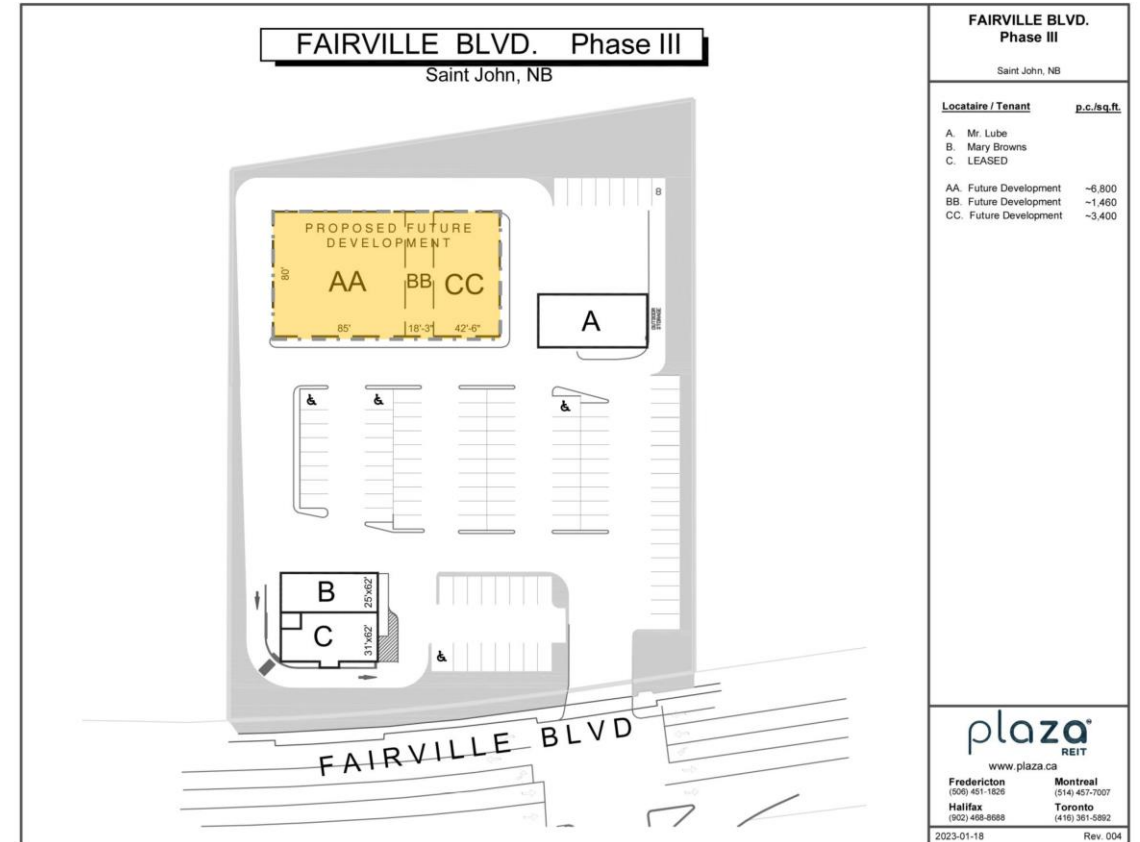

Located on busy Fairville Boulevard in Saint John's West Side, this centre is anchored by Sobeys and Dollarama, and shadow-anchored by Canadian Tire.

GLA approx. 117,000 sq.ft

19
Stores / Services

17,125
vehicles per day