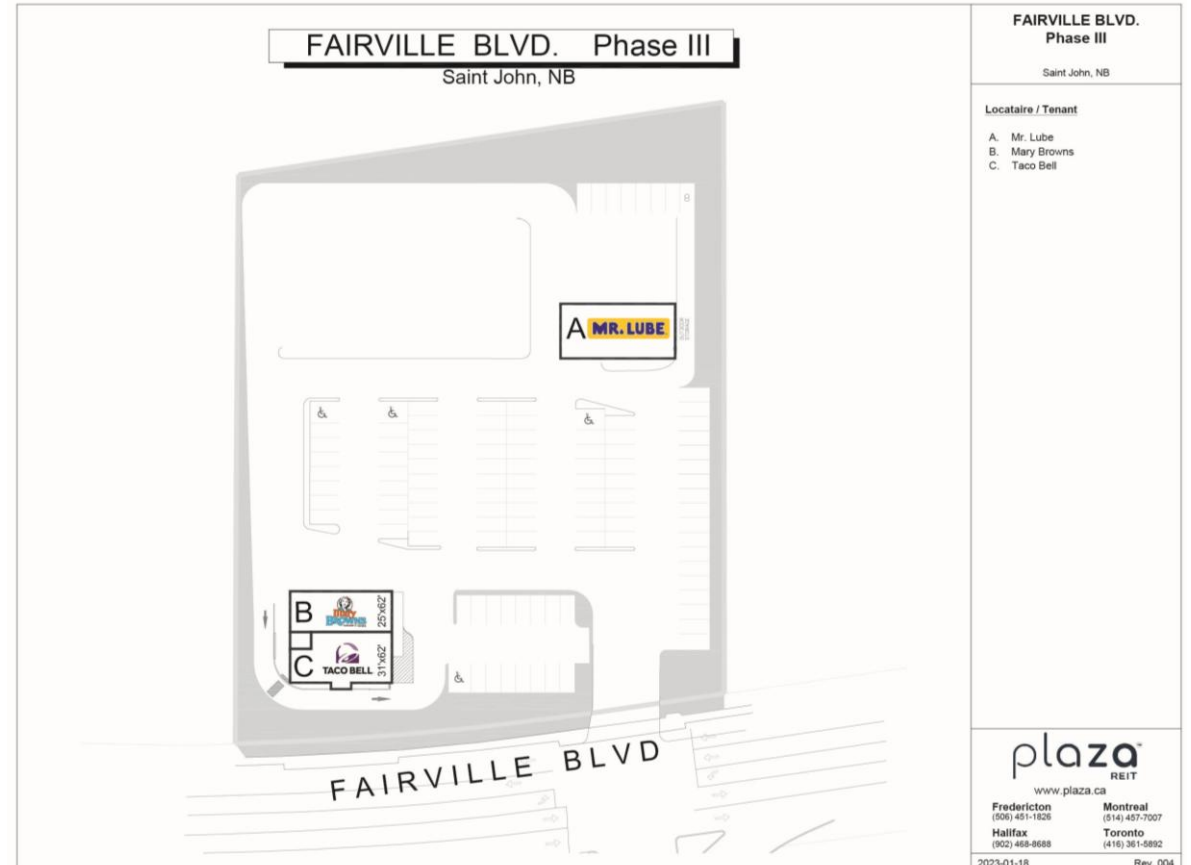

Located on busy Fairville Boulevard in Saint John's West Side, this centre is anchored by Sobeys and Dollarama, and shadow-anchored by Canadian Tire.

GLA approx. 117,000 sq.ft

19
Stores / Services

17,125
vehicles per day