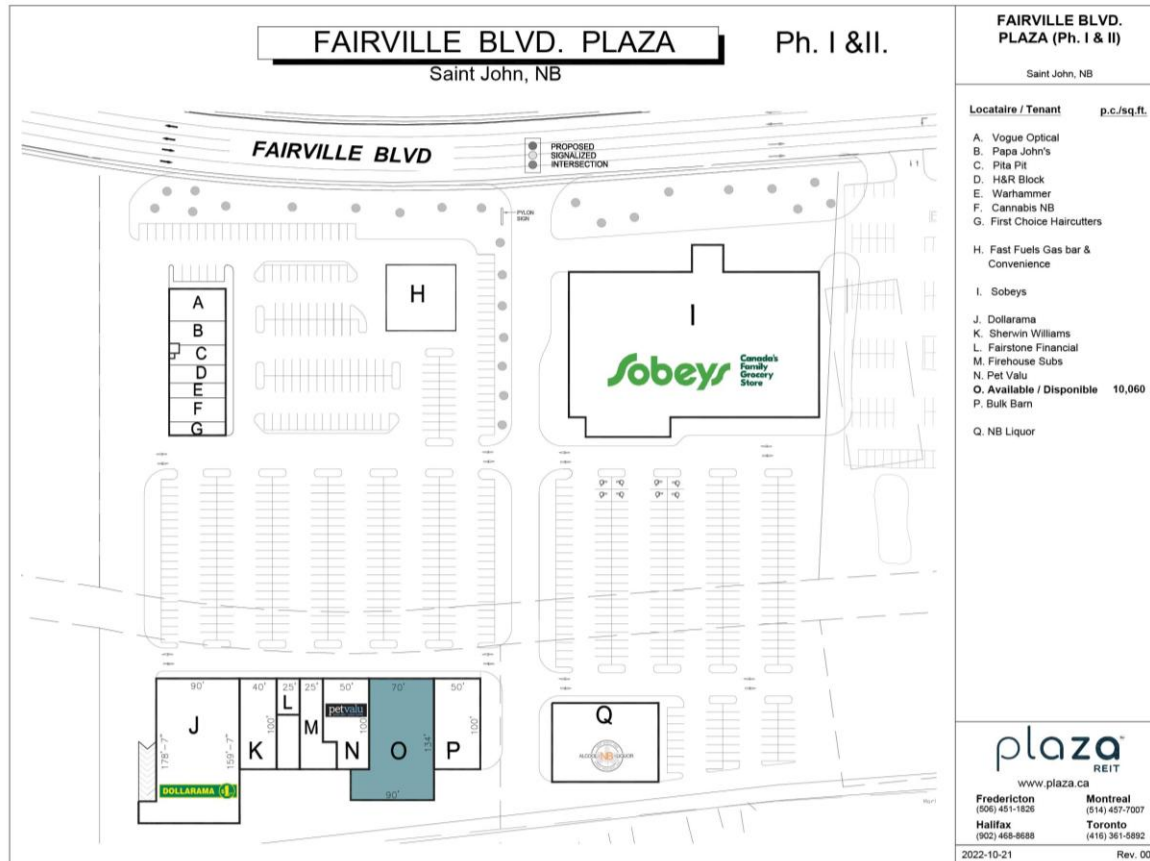

Located on busy Fairville Boulevard in Saint John's West Side, this centre is anchored by Sobeys and Dollarama, and shadow-anchored by Canadian Tire.

GLA approx. 117,000 sq.ft

19
Stores / Services

17,125
vehicles per day