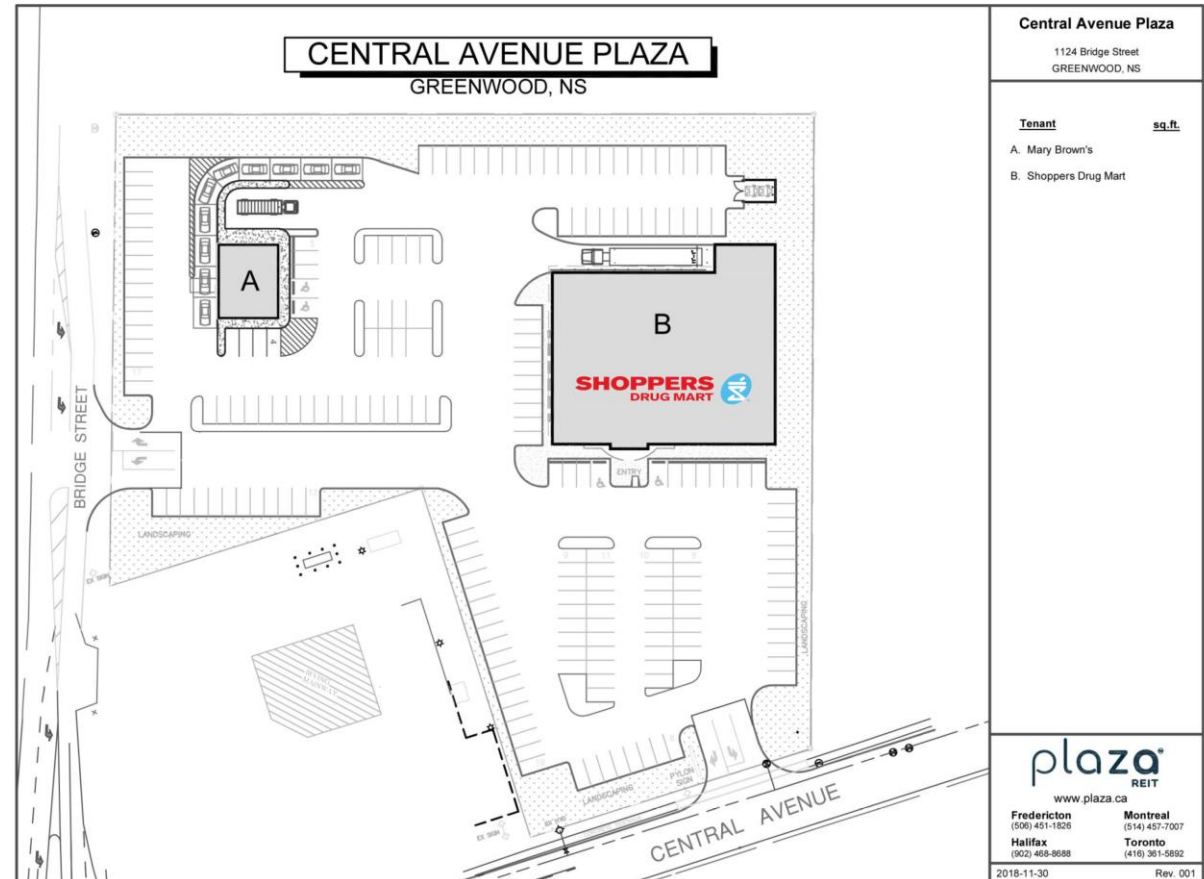

This Shoppers-anchored property is immediately across the street from Sobeyes and Canadian Tire.

	GLA approx. 18,500 sq. ft.		2 Stores / Services		10,351 vehicles per day
---	----------------------------	---	---------------------	---	-------------------------