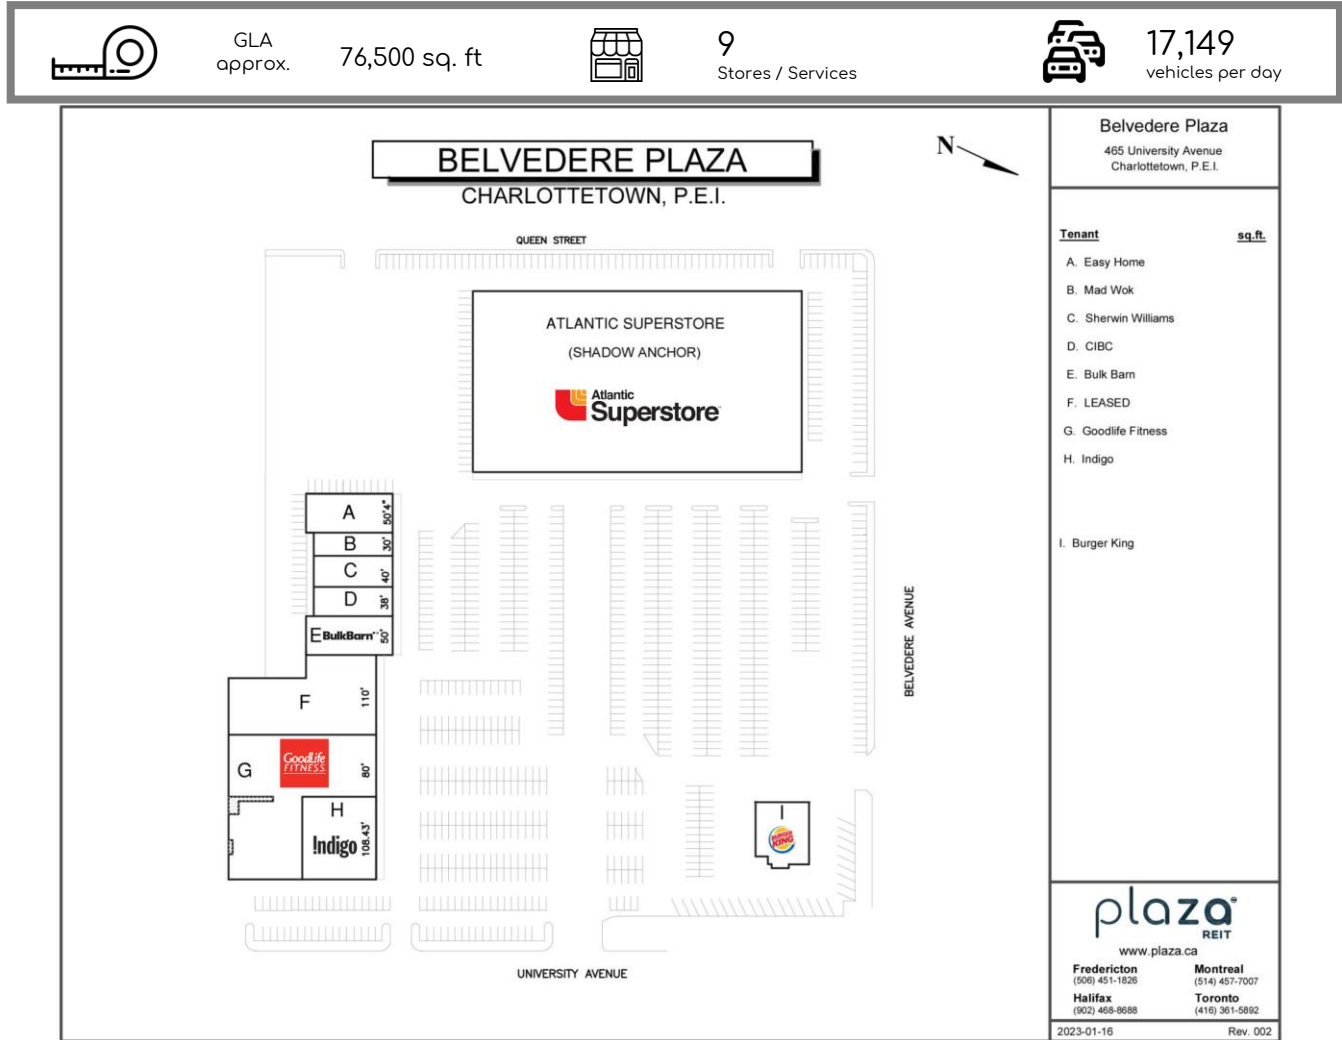

Well located at the corner of Belvedere Avenue and University Avenue, this centre is shadow-anchored by Atlantic Superstore.

	0-10 minute Drive	0-15 minute drive	0-30 minute drive
 Total Population	50,786	59,757	82,198
 Daytime population	42,570	44,997	51,173
 Average Household Income	\$87,116	\$88,478	\$88,395
 Median Age	41.2	41.3	41.9