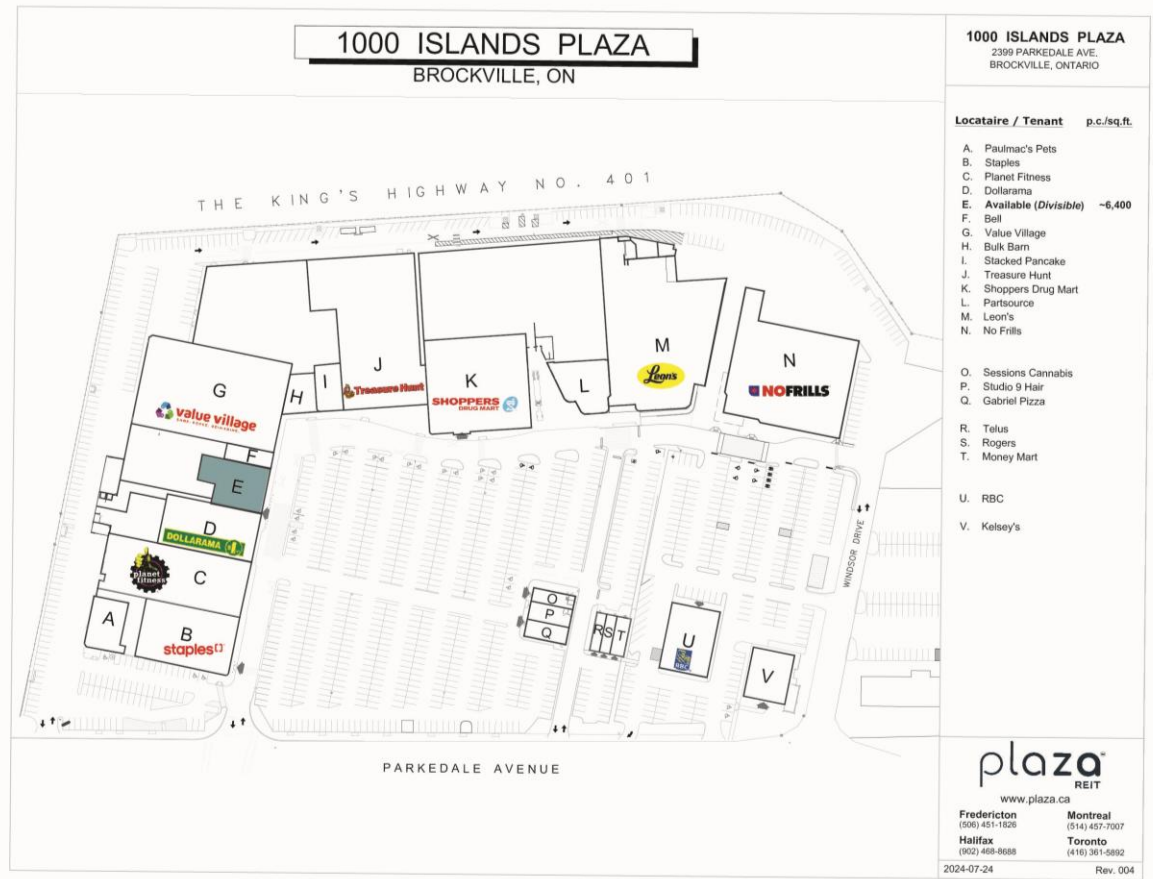

This former enclosed-mall has been redeveloped into an open-air centre anchored by Shoppers Drug Mart, Staples, Leon's and No Frills.

 GLA approx. 201,500 sq. ft.
  21 Stores / Services
  15,086 vehicles per day