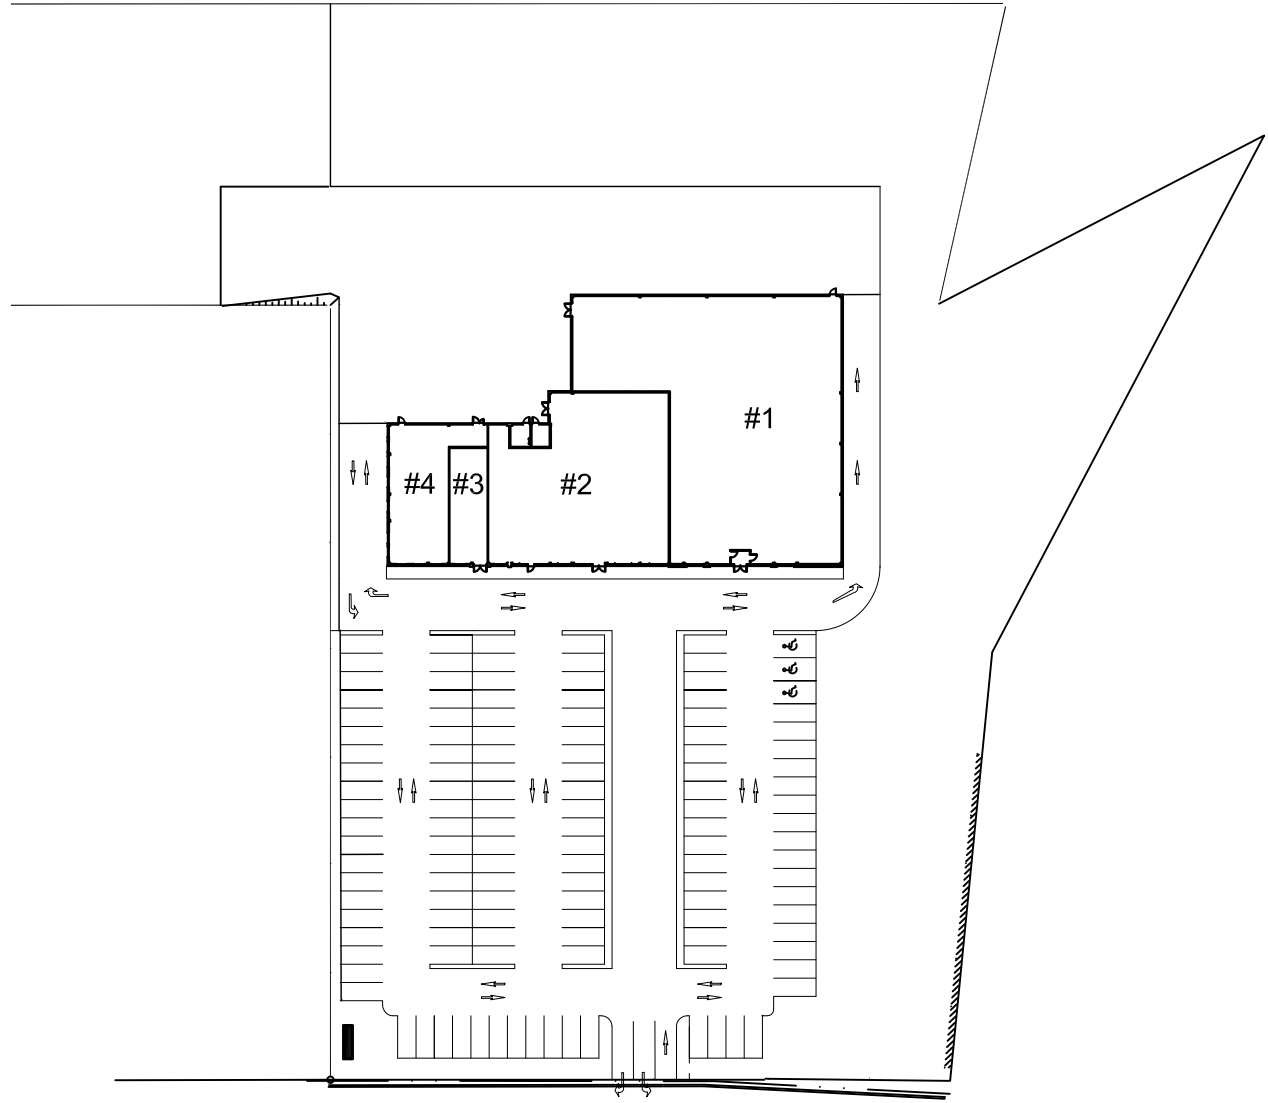

WELTON STREET PLAZA

SYDNEY, NS

Address 421 Grand Lake Road, Sydney, Nova Scotia

Area 21,000 sq. ft.

Parking Spaces 130

Major Retailers Dollarama, Bulk Barn, First Choice Haircutters

Property Summary The Welton Street Plaza is centrally located on the main commercial artery of Sydney. The property is located across the street from Canadian Tire and the SuperValu Plaza and is in close proximity to a number of other retail stores and fast food restaurants.

Address:
998 Parkland Drive, Suite 201
Halifax, NS
B3M 0A6

Contact:
Verna Bulley
902-468-8688
verna.bulley@plaza.ca

WELTON STREET PLAZA

SYDNEY, N.S.

WELTON STREET

**WELTON STREET
PLAZA**
SYDNEY, N.S.

Tenant	sq.ft.
1. DOLLARAMA	12,353
2. BULK BARN	6,002
3. FIRST CHOICE HAIRCUTTERS	990
4. MARITIME BEAUTY SUPPLY	2,301