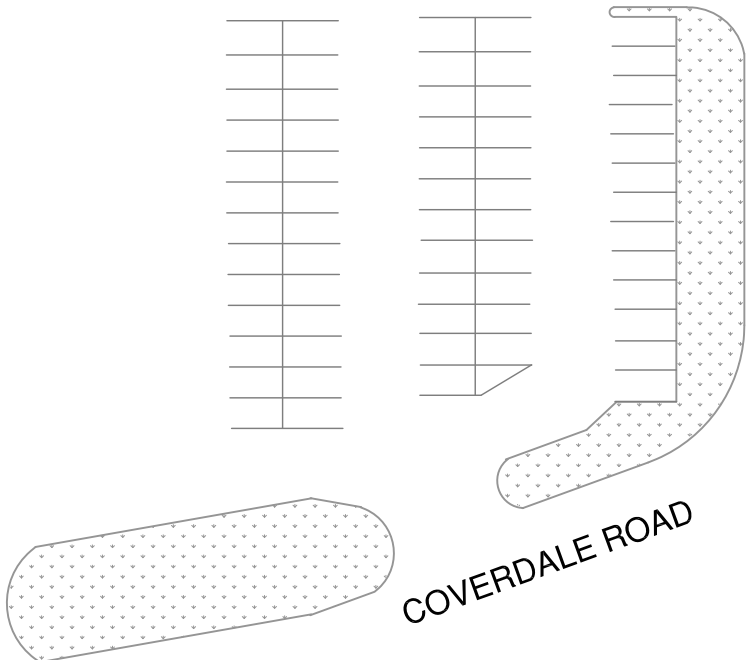

WEDGEWOOD PLAZA RIVERVIEW, NB

Address 420-426 Coverdale Road, Riverview, New Brunswick

Area 14,405 sq. ft.

Parking Spaces 57

Major Retailer Dollarama

Property Summary The Wedgewood Plaza is centrally located at the corner of Wedgewood Road and Coverdale Road, across the street from Riverview's Atlantic Superstore.

Address:
98 Main Street
Fredericton, NB
E3A 9N6

Contact:
Brian Wall
506-461-6456
brian.wall@plaza.ca

WEDGEWOOD PLAZA

RIVERVIEW, N.B.

WEDEWOOD AVENUE

Wedgewood Plaza

420-426 Cloverdale Rd
(& Wedgewood Ave.)
Riverview, N.B.

<u>Locataire / Tenant</u>	<u>p.c./sq.ft.</u>
1. Dollarama	10,025
2. First Choice Hair Cutters	1,150
3. Wine Kitz	1,800
4. H & R Block	1,400

Fredericton
(506) 451-1826
Montreal
(514) 457-7007
Halifax
(902) 468-8688
Toronto
(416) 361-5892