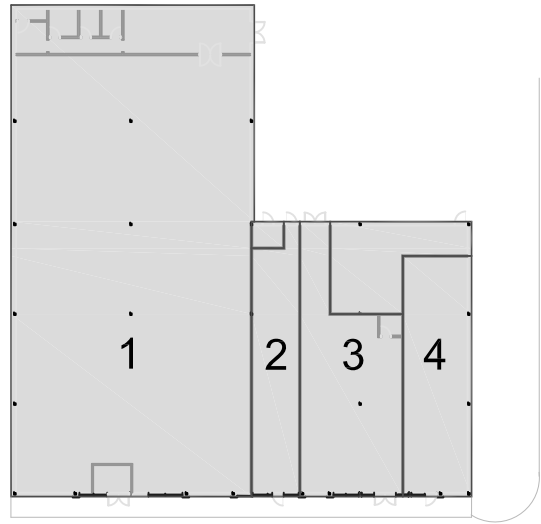

WEDGEWOOD PLAZA RIVERVIEW, NB

Address 420-426 Coverdale Road, Riverview, New Brunswick

Area 14,405 sq. ft.

Parking Spaces 57

Major Retailer Dollarama

Property Summary The Wedgewood Plaza is centrally located at the corner of Wedgewood Road and Coverdale Road, across the street from Riverview's Atlantic Superstore.

Address:
98 Main Street
Fredericton, NB
E3A 9N6

Contact:
Brian Wall
506-461-6456
brian.wall@plaza.ca

WEDGEWOOD PLAZA

RIVERVIEW, N.B.

WEDEWOOD AVENUE

Wedgewood Plaza

420-426 Cloverdale Rd
(& Wedgewood Ave.)
Riverview, N.B.