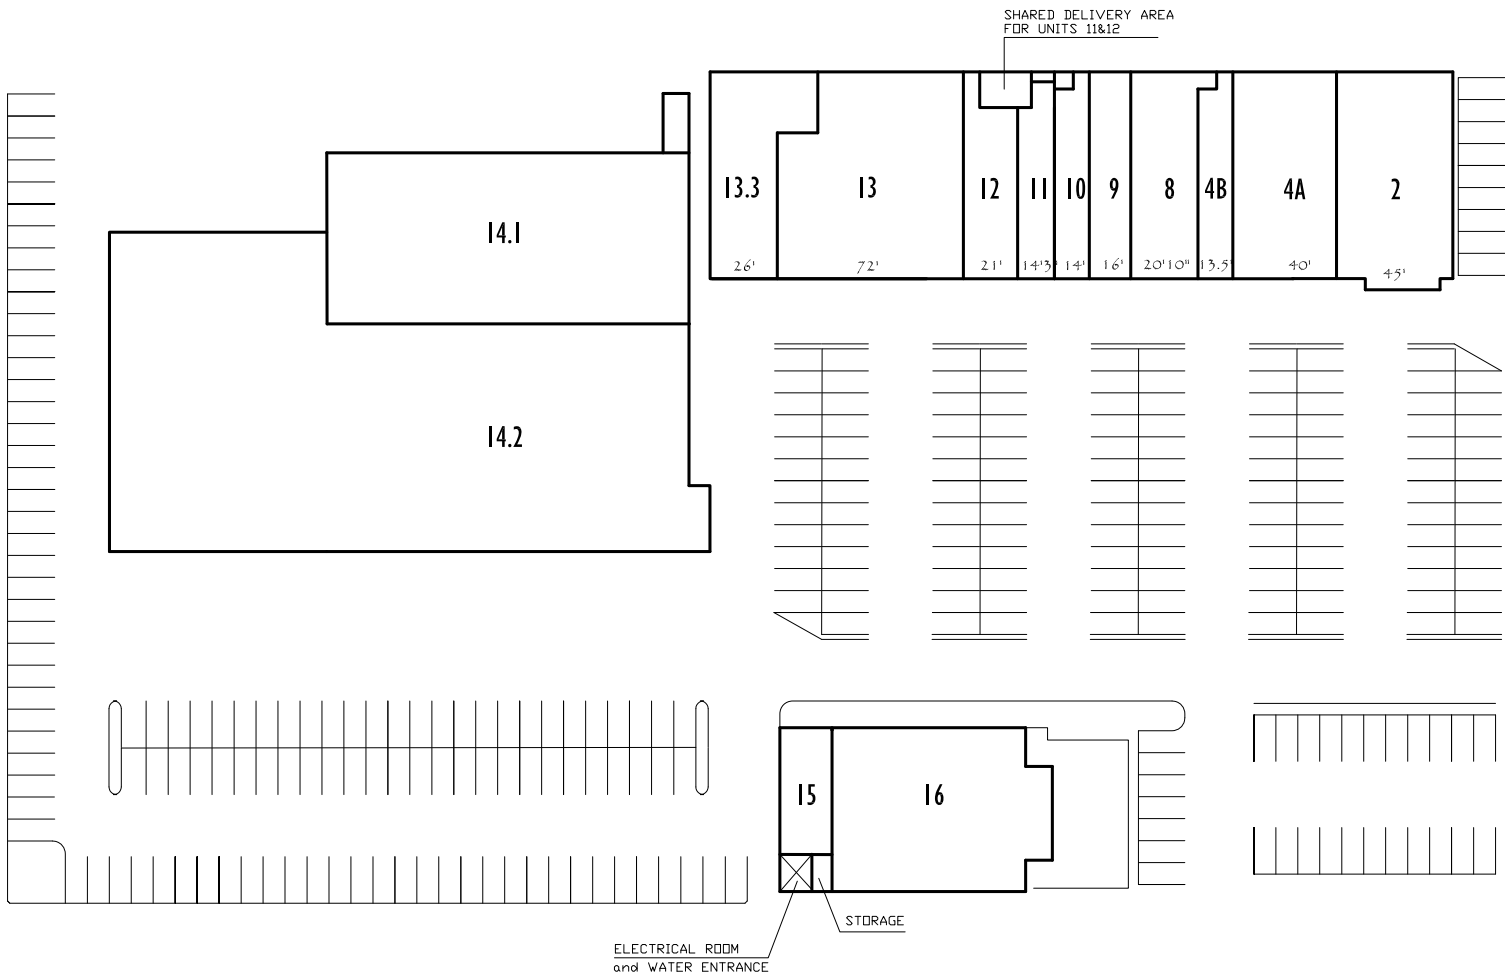

UNIVERSITY PLAZA

CHARLOTTETOWN, P.E.I.

UNIVERSITY PLAZA

449 University Ave.
Charlottetown, P.E.I.

Tenant	sq.ft.
2. Dulux	4,050
4A. Pet Valu	3,321
4B. First Choice	1,200
8. Available	1,914
9. Co-Operators Insurance	1,345
10. Natures Pearle	1,111
11. Bell	1,062
12. Princess Nails	1,345
13. Available	5,400
13.3 H & R Block	2,486
14.1 Dollarama	10,416
14.2 Giant Tiger	25,000
15. Available	992
16. Smitty's	5,232

Fredericton
(506) 451-1826
Montreal
(514) 457-7007
Halifax
(902) 468-8688
Toronto
(416) 361-5892

www.plaza.ca