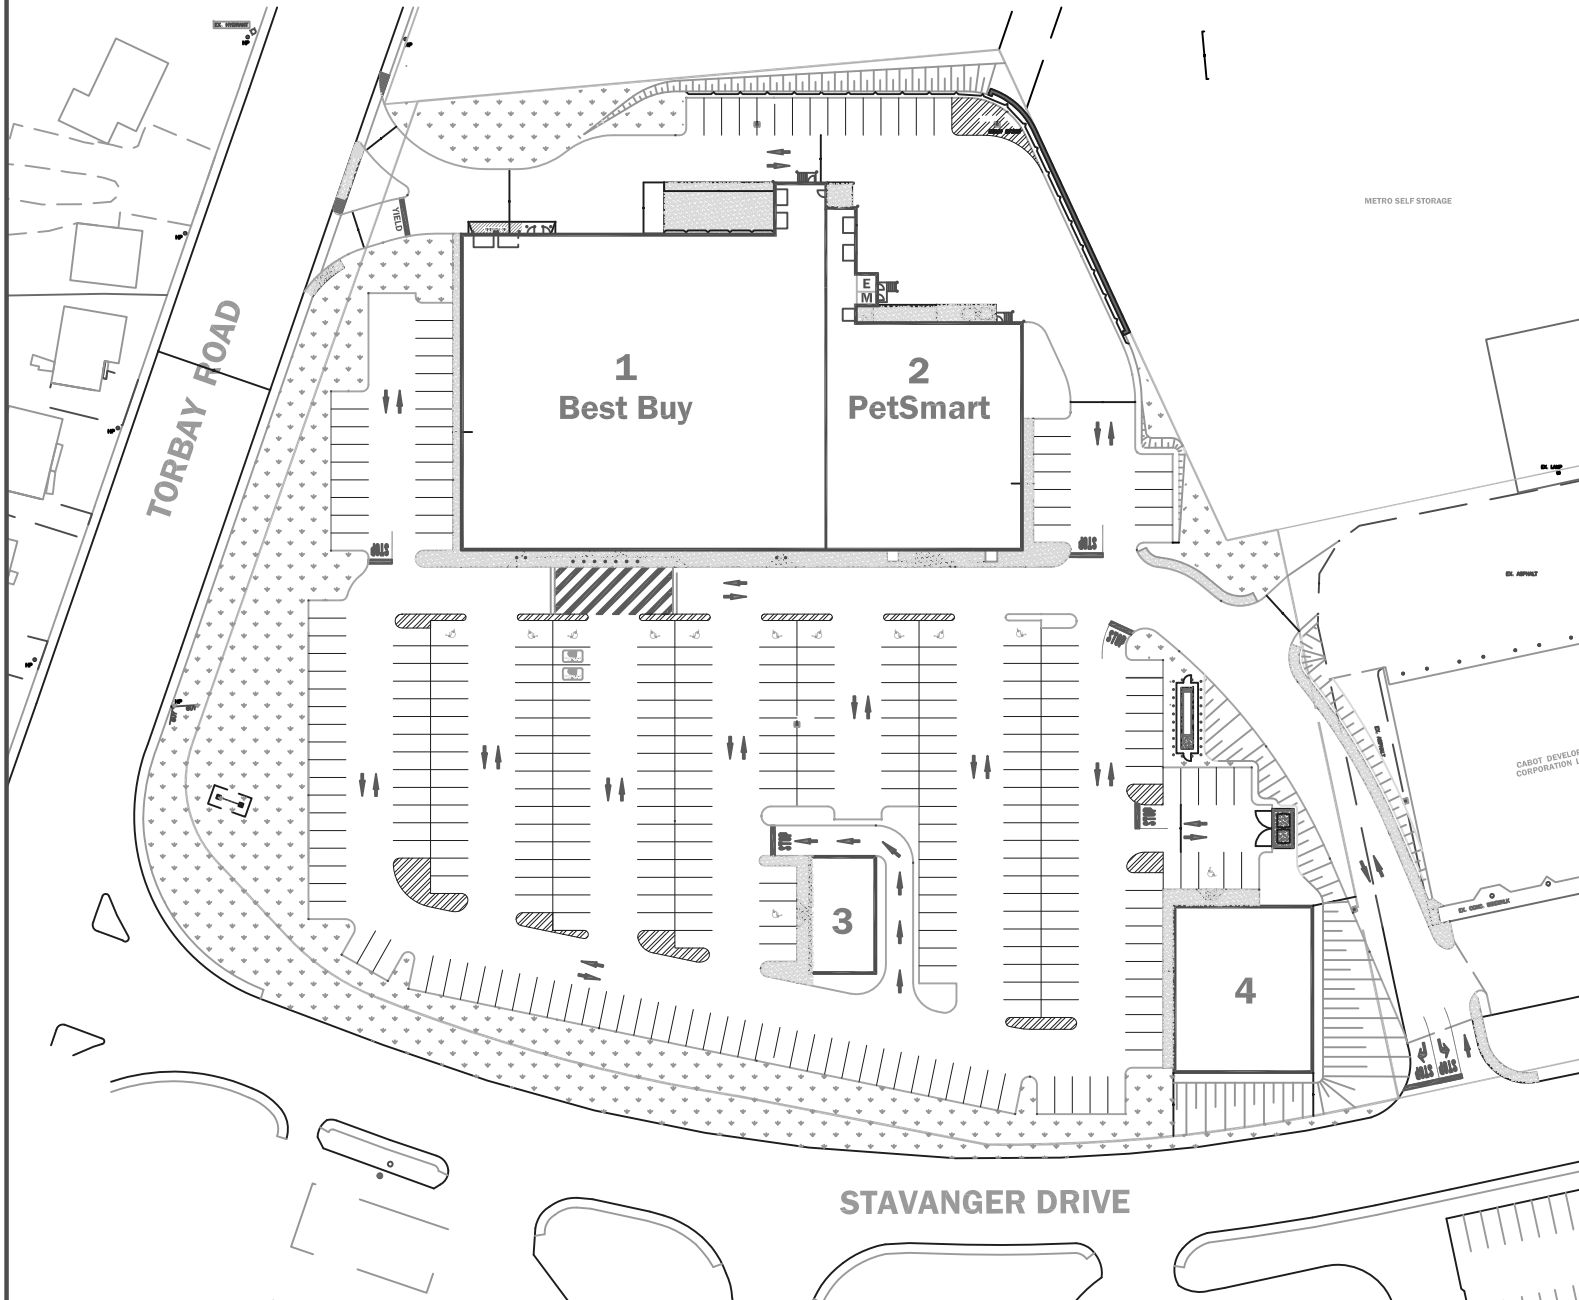

# STAVANGER & TORBAY PLAZA ST. JOHN'S, NFLD

**Address** 3 – 9 Stavanger Drive, St. John's, NL

**Area** 50,000 sq. ft.

**Parking Spaces** 275

**Retailers** Best Buy, Pet Smart , Second Cup and Montana's

**Address:**  
998 Parkland Drive, Suite 201  
Halifax, NS  
B3M 0A6

# STAVANGER & TORBAY PLAZA

ST. JOHN'S, NL.

STAVANGER & TORBAY  
PLAZA  
Stavanger Drive  
ST. JOHN'S, NL.

Tenant	sq.ft.
1. Best Buy	29,939
2. PetSmart	12,153
3. Second Cup	1,693
4. Montana's	6,035

**PLAZA**  
RETAIL REIT