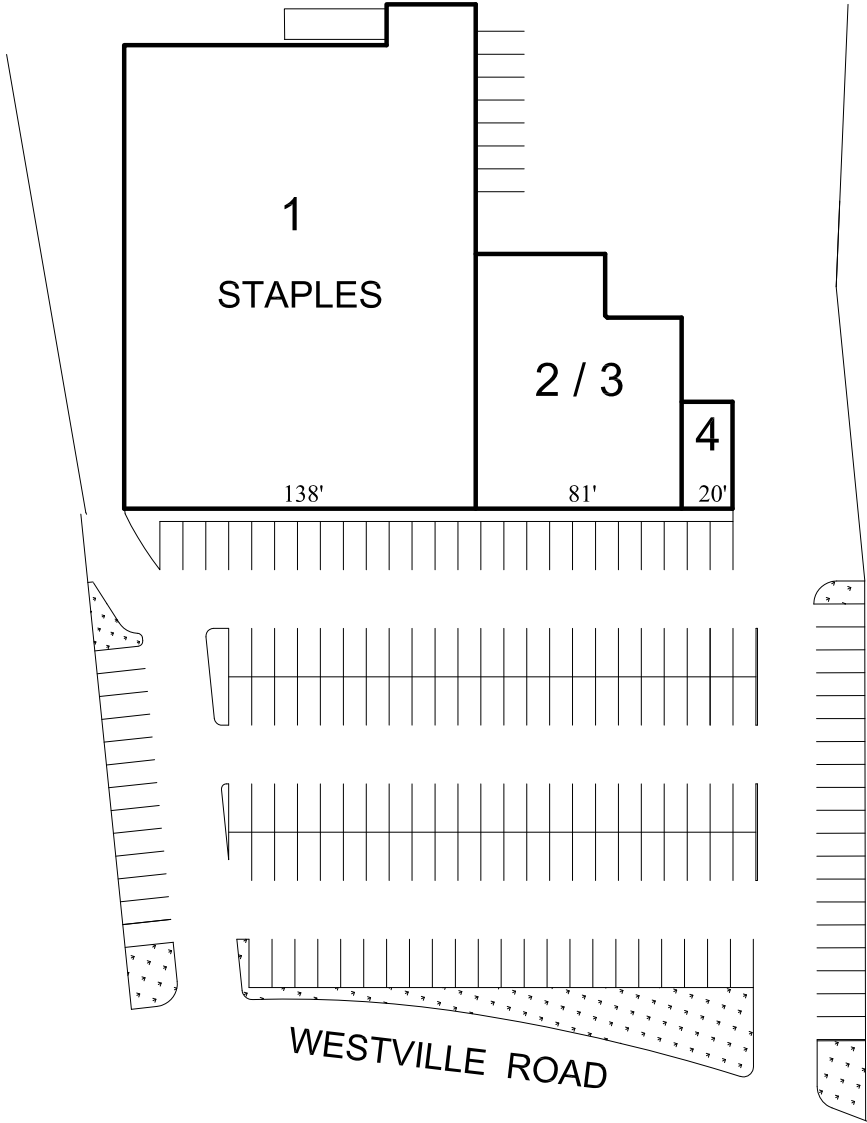

STAPLES PLAZA- NEW GLASGOW

NEW GLASGOW, NS

Address 560 Westville Road, New Glasgow, Nova Scotia

Area 33,753 sq. ft.

Parking Spaces 155

Major Retailers Staples, Cleve's Sporting Goods

Property Summary The Staples Plaza in New Glasgow is located in close proximity to the area's regional mall (Sears, Wal-Mart, Sobeys, Canadian Tire), the Atlantic Superstore and the Trans-Canada Highway.

Address:
998 Parkland Drive, Suite 201
Halifax, NS
B3M 0A6

Contact:
Jim Pushie
902-468-8688
jim.pushie@plaza.ca

STAPLES PLAZA

NEW GLASGOW, N.S.

Staples Plaza

Westville Road
New Glasgow, N.S.

<u>Tenant</u>	<u>sq.ft.</u>
1. Staples	25,116
2/3. Cleve's	7,063
4. First Choice Hair Cutters	850