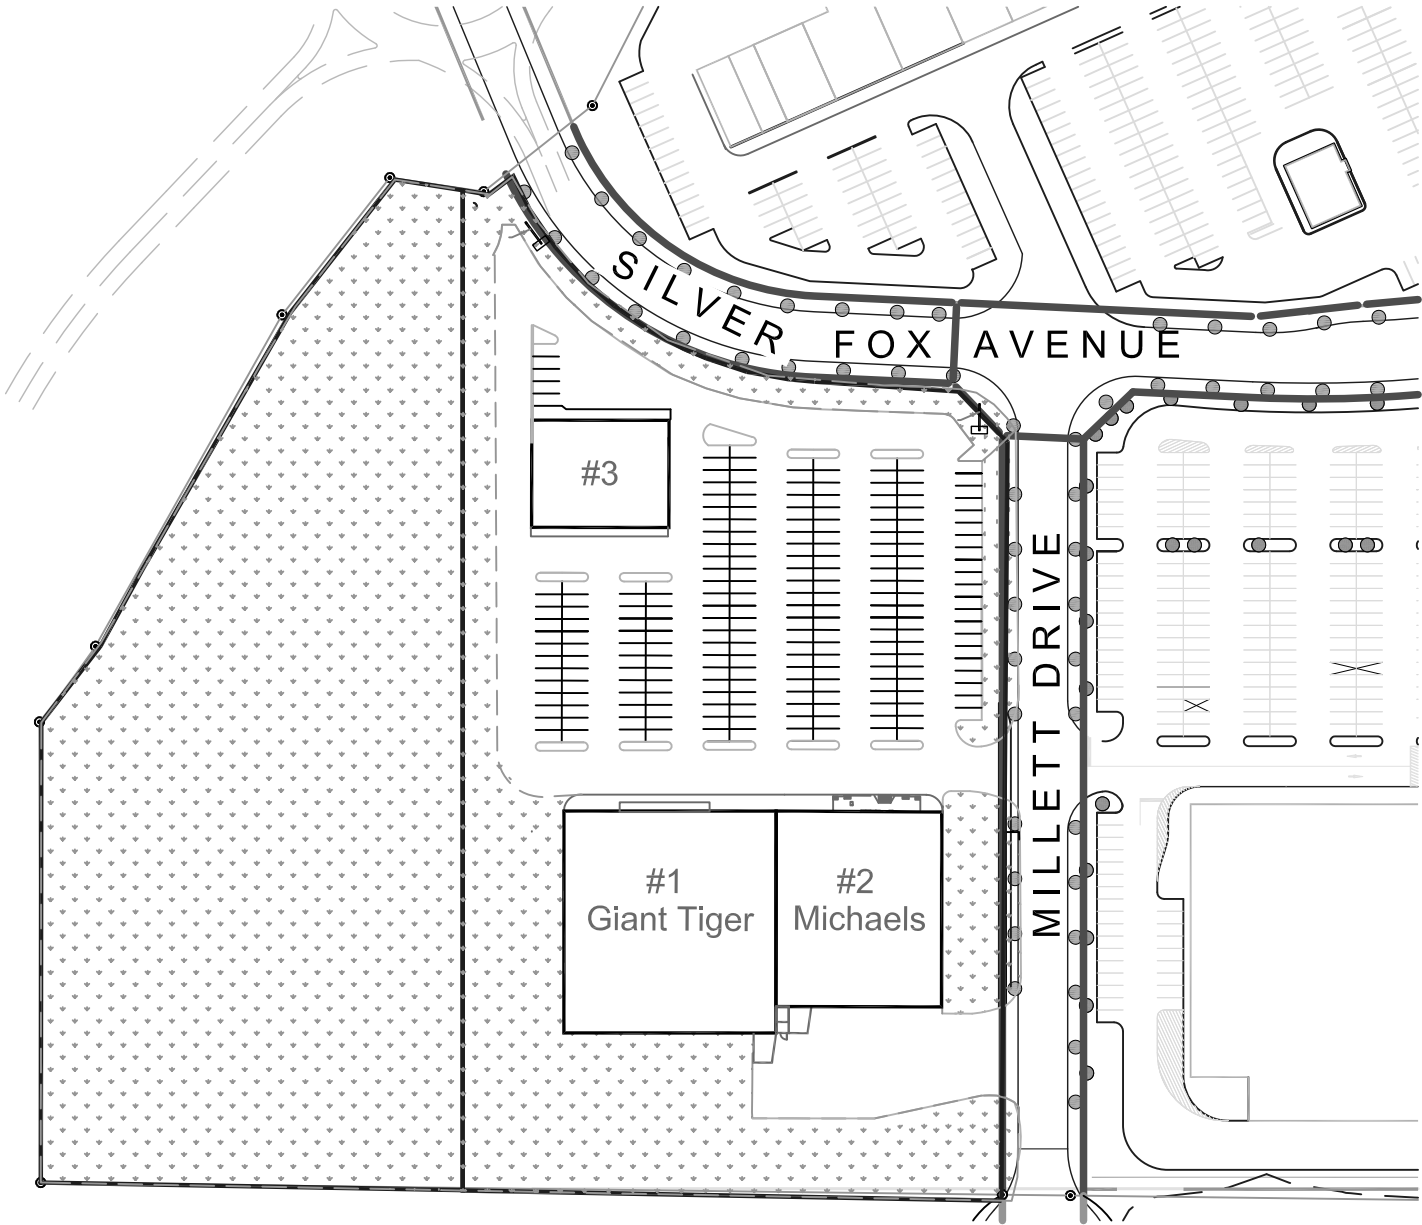

SILVER FOX PLAZA

NEW MINAS, NS MINAS, NS

Address 18 Millett Drive, New Minas, Nova Scotia

Area 58,000 sq. ft.

Parking Spaces 260

Major Retailers Michaels, Giant Tiger

Address:
998 Parkland Drive, Suite 201
Halifax, NS
B3M 0A6

Contact:
Jim Pushie
902-468-8688
jim.pushie@plaza.ca

SILVER FOX PLAZA

NEW MINAS, N.S.

SILVER FOX PLAZA

18 MILLETT DRIVE
NEW MINAS, N.S.

Tenant	sq.ft.
1. Giant Tiger	25,000
2. Michaels	17,340
3. Available	6,000