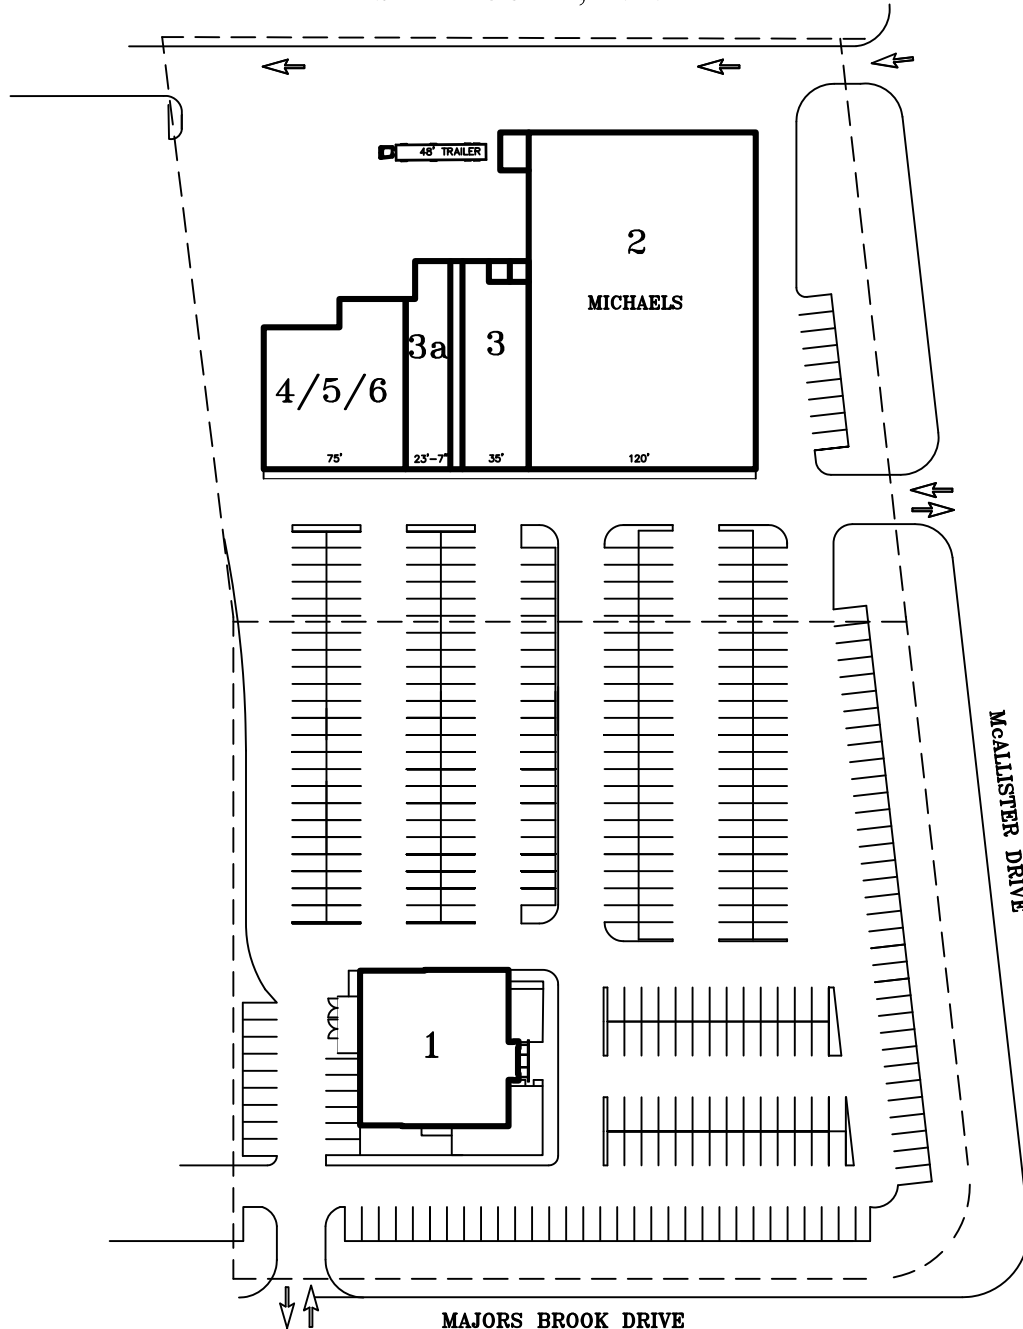

MBD PLAZA

SAINT JOHN, NB

Address 80 & 120 Majors Brook Drive, Saint John,
New Brunswick

Area 41,000 sq. ft.

**Parking
Spaces** 350

**Major
Retailers** Michael's, Boston Pizza, Massage Addict

**Property
Summary** MBD Plaza is strategically located at the intersection of McAllister Drive and Majors Brook Drive. The property is located in close proximity to Wal-Mart, Westmorland Power Centre, McAllister Place (Saint John's regional interior mall).

Address:
98 Main Street
Fredericton, NB
E3A 9N6

Contact:
Brian Wall
506-461-6456
brian.wall@plaza.ca

MBD PLAZA

SAINT JOHN, N.B.

MBD PLAZA

Major Brook Drive
Saint John, N.B.

<u>Locataire / Tenant</u>	<u>p.c./sq.ft.</u>
1. Boston Pizza	6,546
2. Michaels of Canada	21,400
3. Easy Home (Rentown)	3,800
3a. Massage Addict	2,477
4. Benjamin Moore	2,766
5/6. Global Pet Foods	5,800