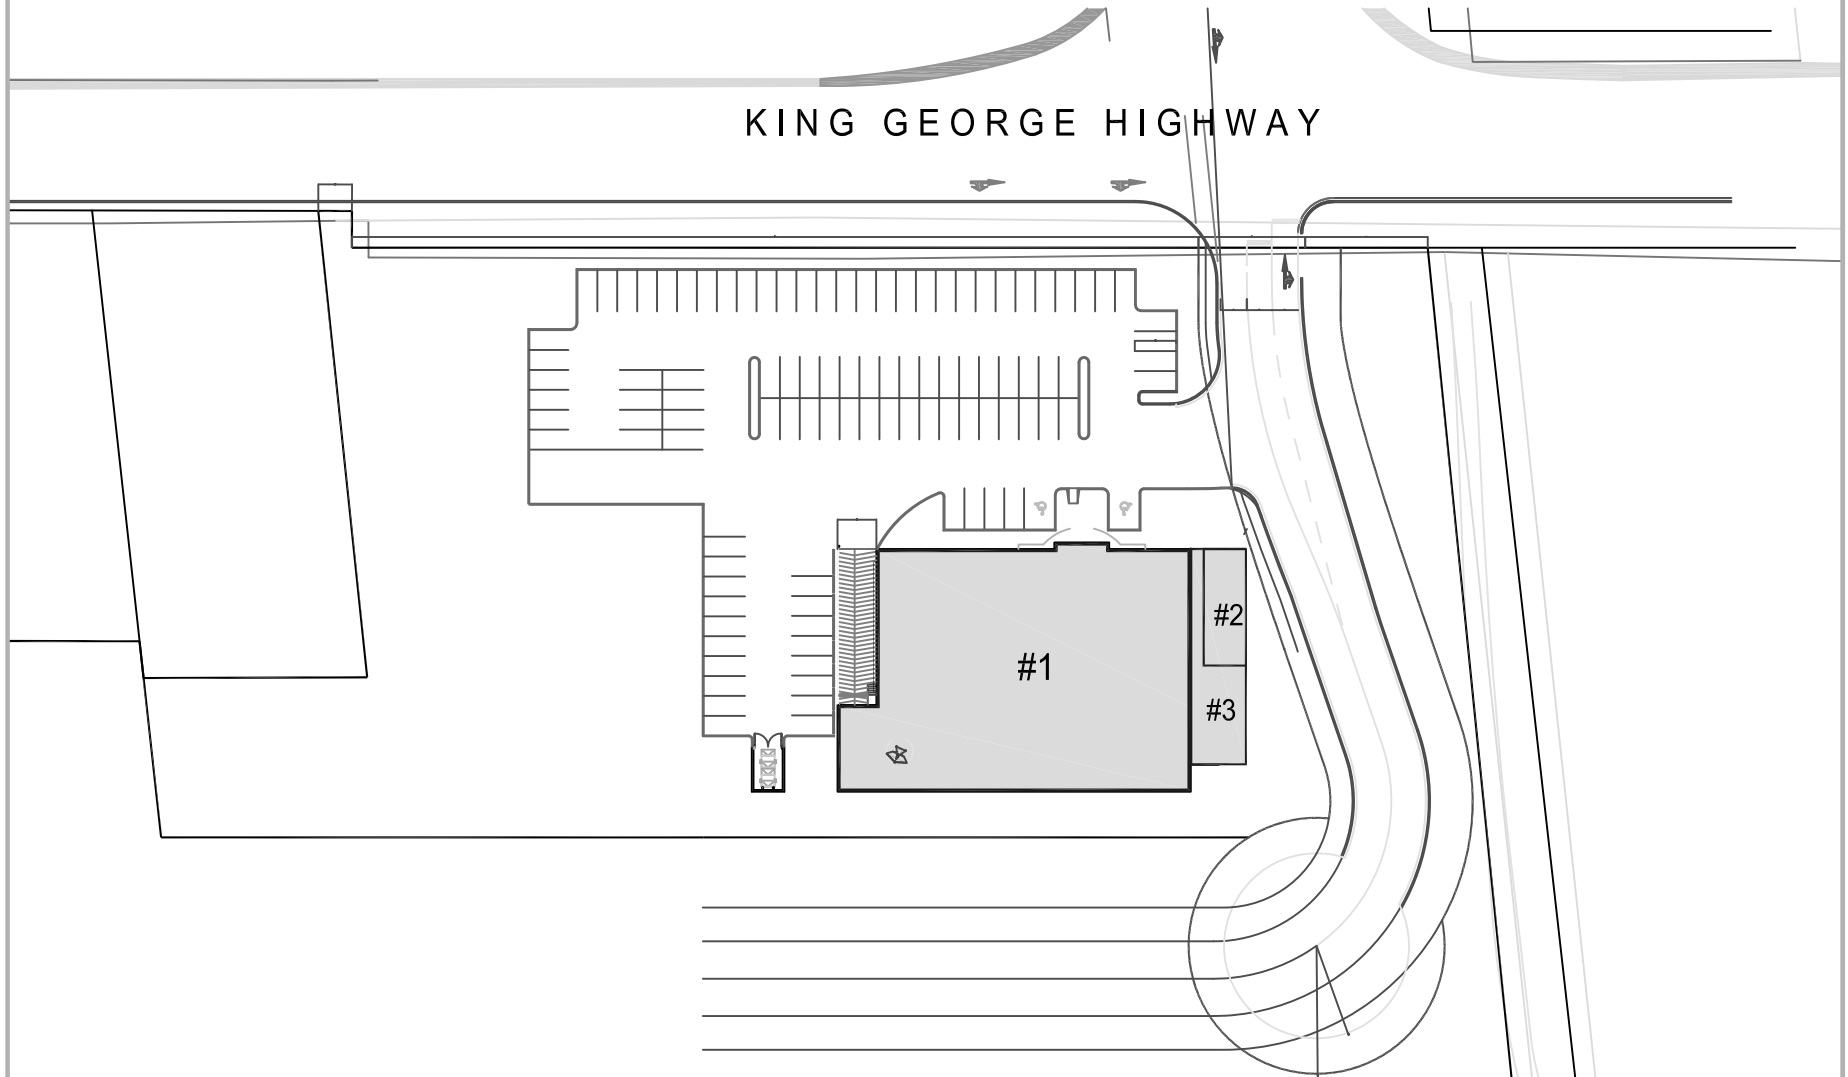

KGH PLAZA

Miramichi, N.B.

KING GEORGE HIGHWAY

KGH PLAZA

2540 King George Highway,
Miramichi, New Brunswick,

Locataire / Tenant

1. Shoppers Drug Mart
2. Carmichaels Hair Studio
3. Dr. Arsenault

p.c./sq.ft.

17, 036
1,200
935

www.plaza.ca

Fredericton
(506) 451-1826
Montreal
(514) 457-7007
Halifax
(902) 468-8688
Toronto
(416) 361-5892