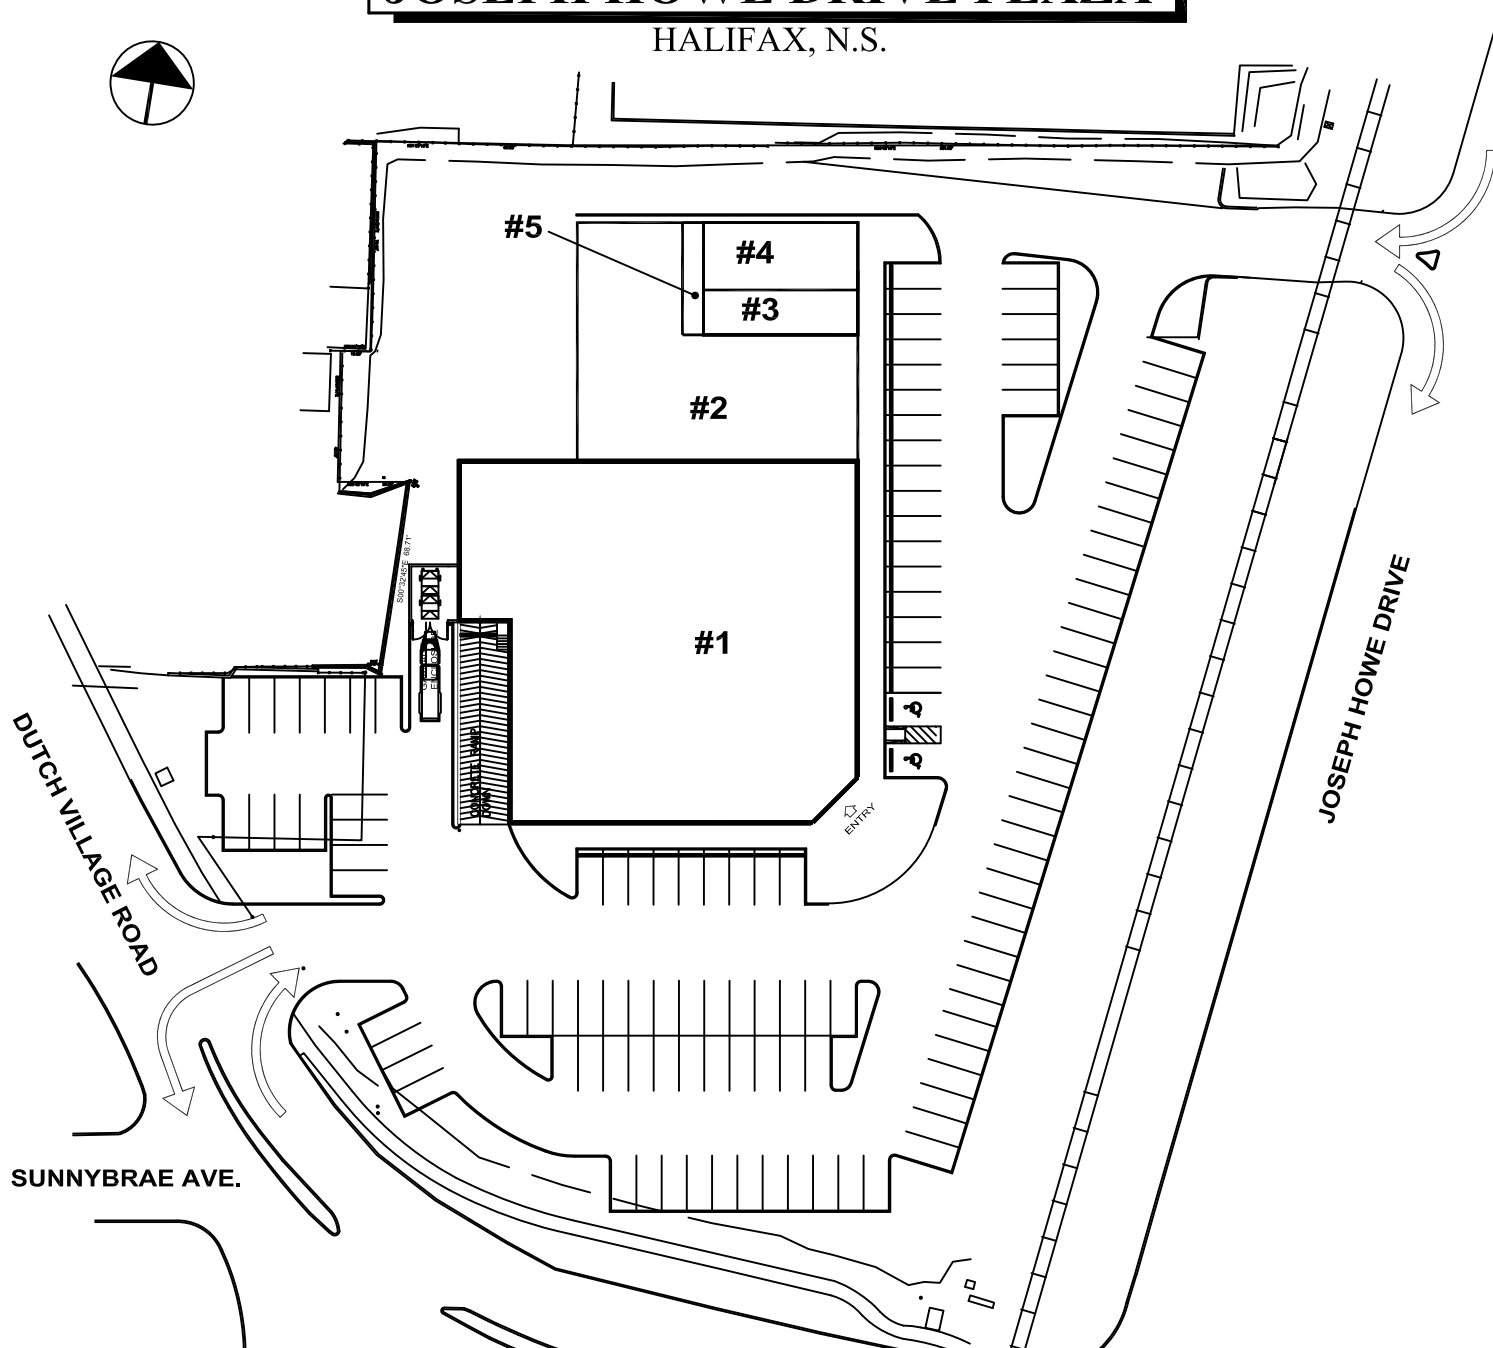

# JOSEPH HOWE DRIVE PLAZA HALIFAX, NS

**Address** 3430, 3440 & 3450 Joseph Howe Drive  
Halifax, Nova Scotia

**Area** 25,500 sq. ft.

**Major Retailers** Shoppers Drug Mart, Bulk Barn

**Property Summary** This highly visible property dominates the busy intersection of Joseph Howe Drive and Dutch Village Road.

# JOSEPH HOWE DRIVE PLAZA

HALIFAX, N.S.

JOSEPH HOWE DRIVE PLAZA  
Dutch Village Road  
& Joseph Howe Drive  
HALIFAX, N.S.

<b>Tenant</b>	<b>sq.ft.</b>
1. Shoppers Drug Mart	17,036
2. Bulk Barn	6,000
3. First Choice Haircutters	880
4. Pizza Town	1,200
5. Available	420