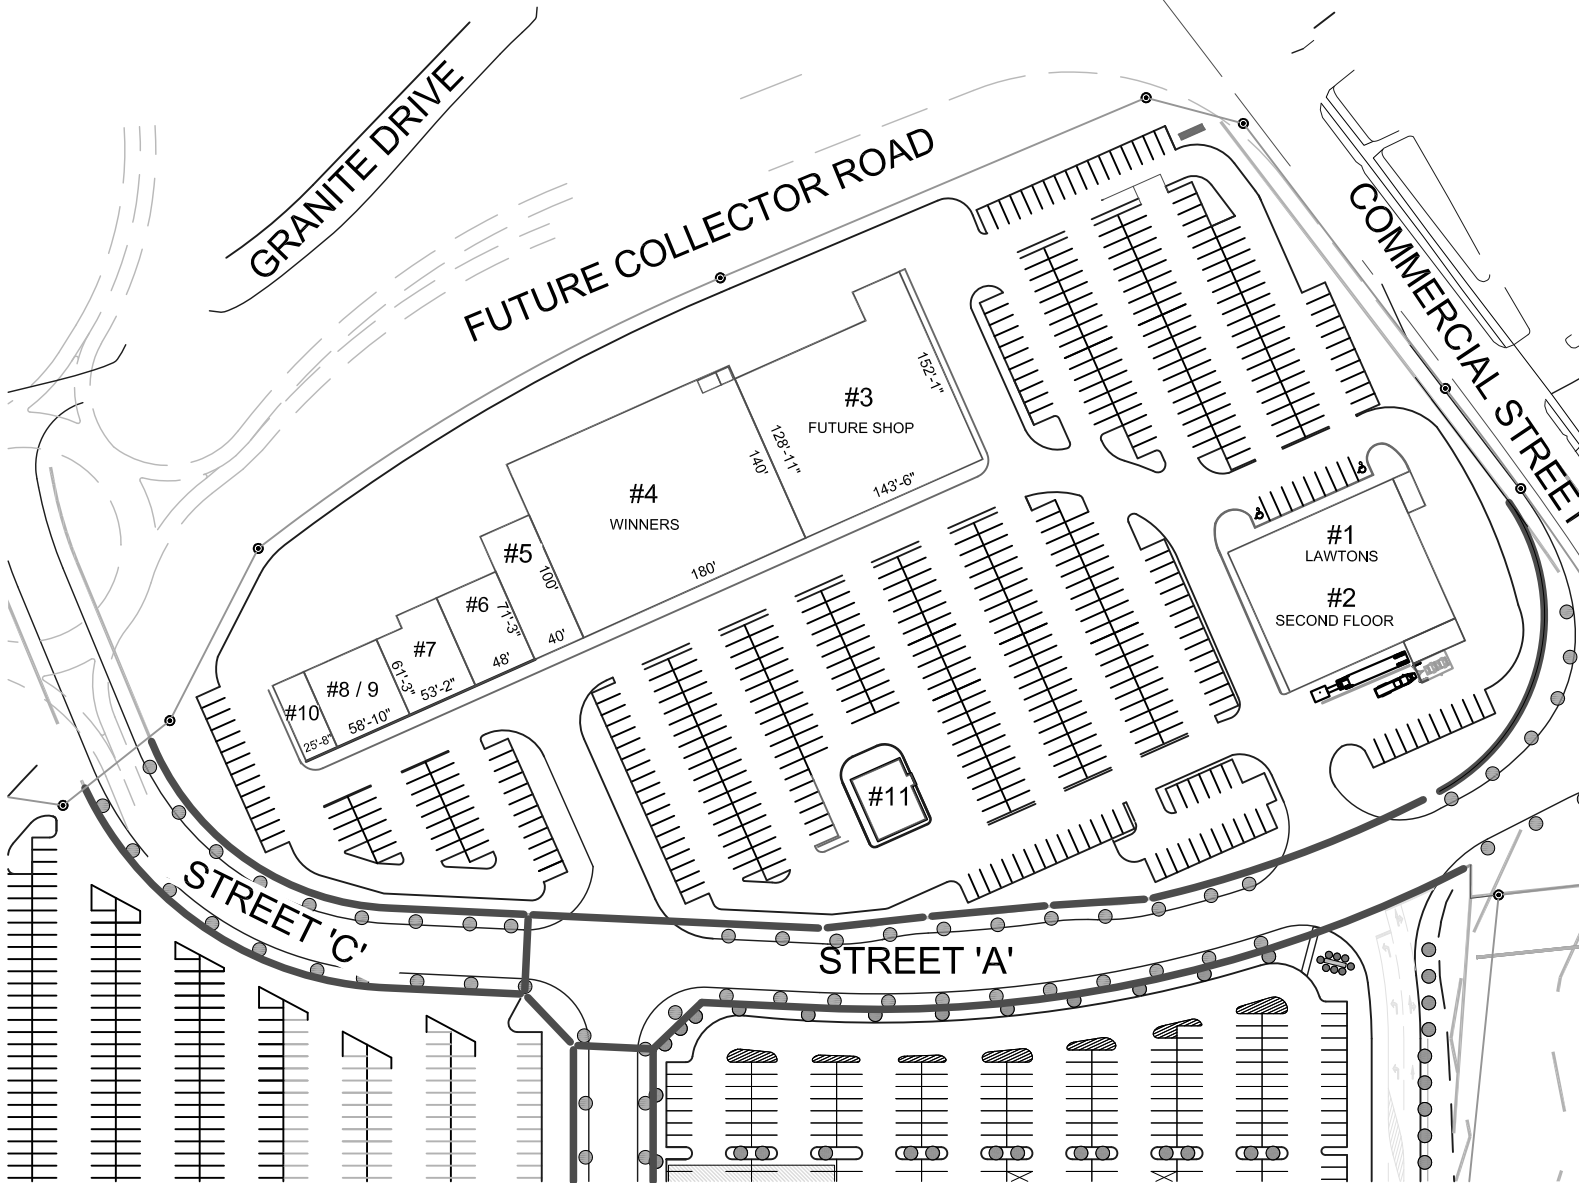

GRANITE DRIVE PLAZA NEW MINAS, NS

Address 20, 52 & 54 Silver Fox Ave, New Minas, NS

Area 86,648 sq. ft.

Major Retailers Winners, Lawtons, Home Depot (Retailer owned)

Address:
998 Parkland Drive, Suite 201
Halifax, NS
B3M 0A6

Contact:
Jim Pushie
902-468-8688
jim.pushie@plaza.ca

GRANITE DRIVE PLAZA

NEW MINAS, N.S.

GRANITE DRIVE PLAZA NEW MINAS, N.S.

Tenant	sq.ft.
1. Lawtons	16,281
2. Lawtons Medical	6,693
3. Future Shop	20,000
4. Winners	25,000
5. Reitman's	4,000
6. Tan Jay Allia	3,500
7. Wicker Emporium	3,500
8/9. Pet Valu	3,580
10. Sally Beauty	1,513
11. Payless Shoes	2,581