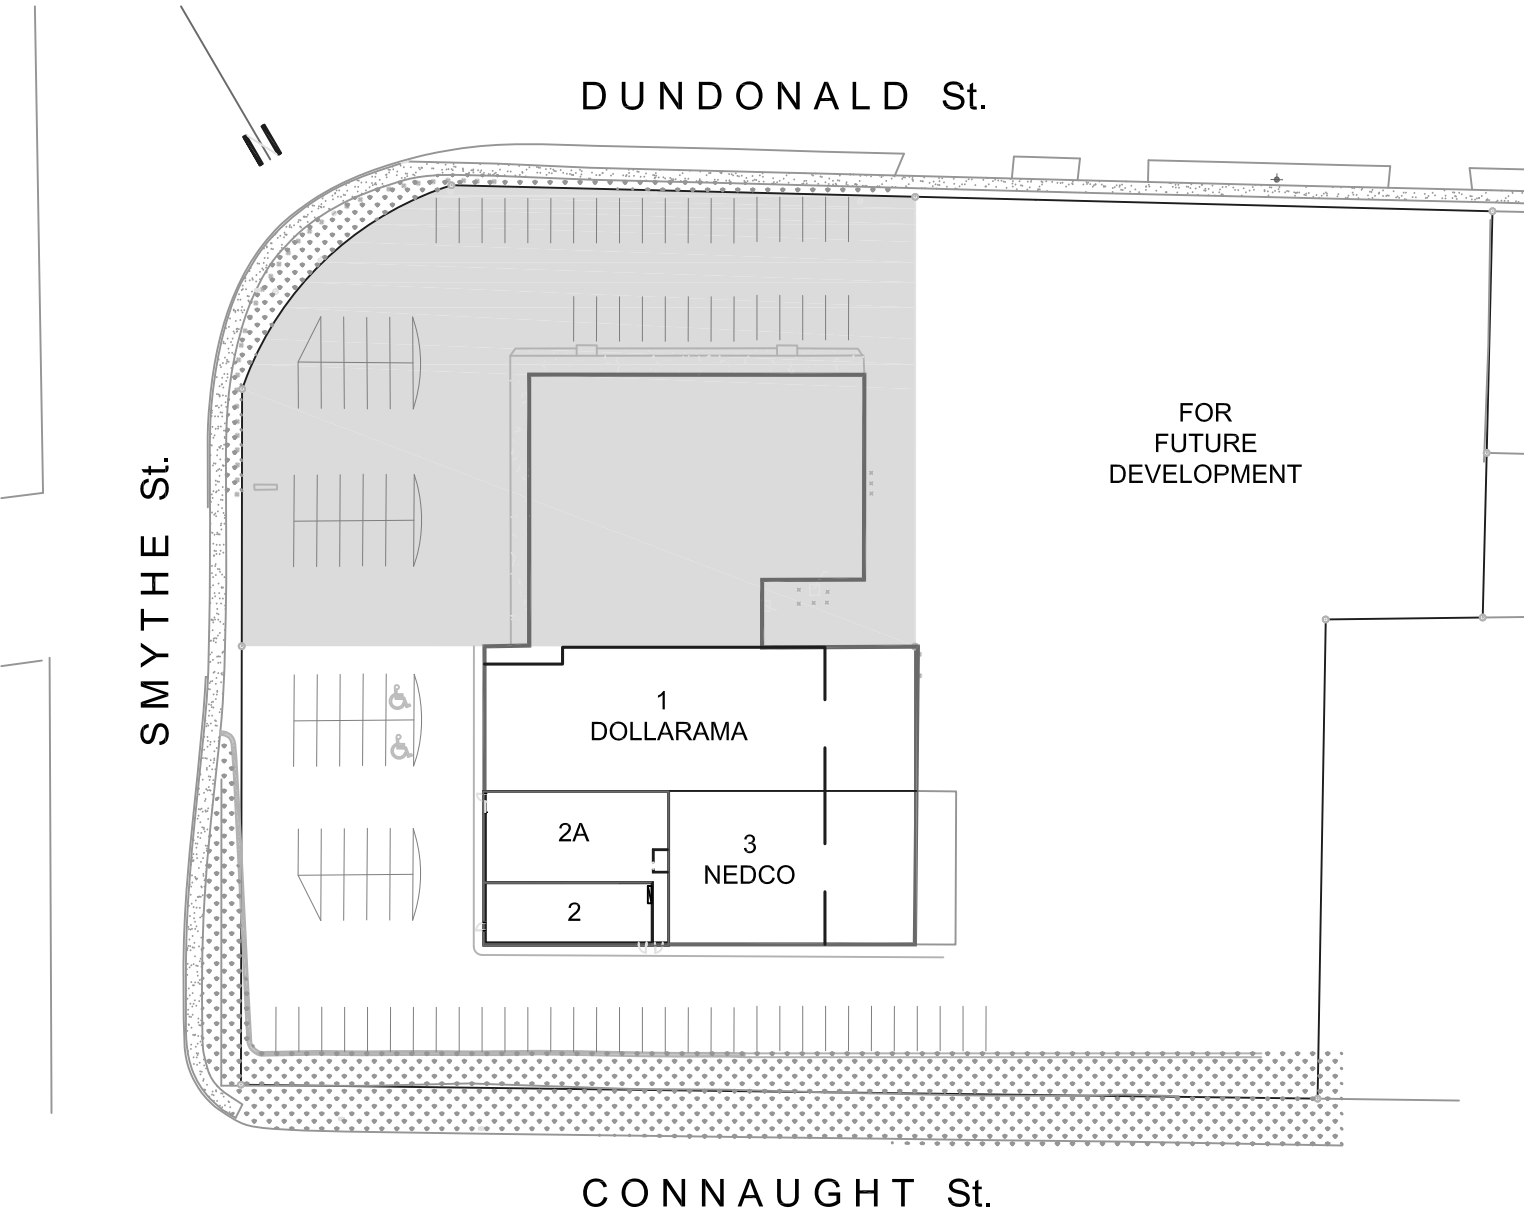

# DUNDONALD & SMYTHE PLAZA FREDERICTON, NB

**Address** 516 – 528 Smythe Street, Fredericton, New Brunswick

**Area** 19,265 sq. ft.

**Major Retailer** Dollarama

**Address:**  
98 Main Street  
Fredericton, NB  
E3A 9N6

# SMYTHE & DUNDONALD PLAZA

FREDERICTON, N.B.

Smythe & Donald Plaza

520 Smyth Street

FREDERICTON, N.B.

**Locataire / Tenant**      **p.c./sq.ft.**

1. Dollarama	8,945
2. Papa John's	1,640
2A. Jay Set	2,763
3. Nedco	6,000