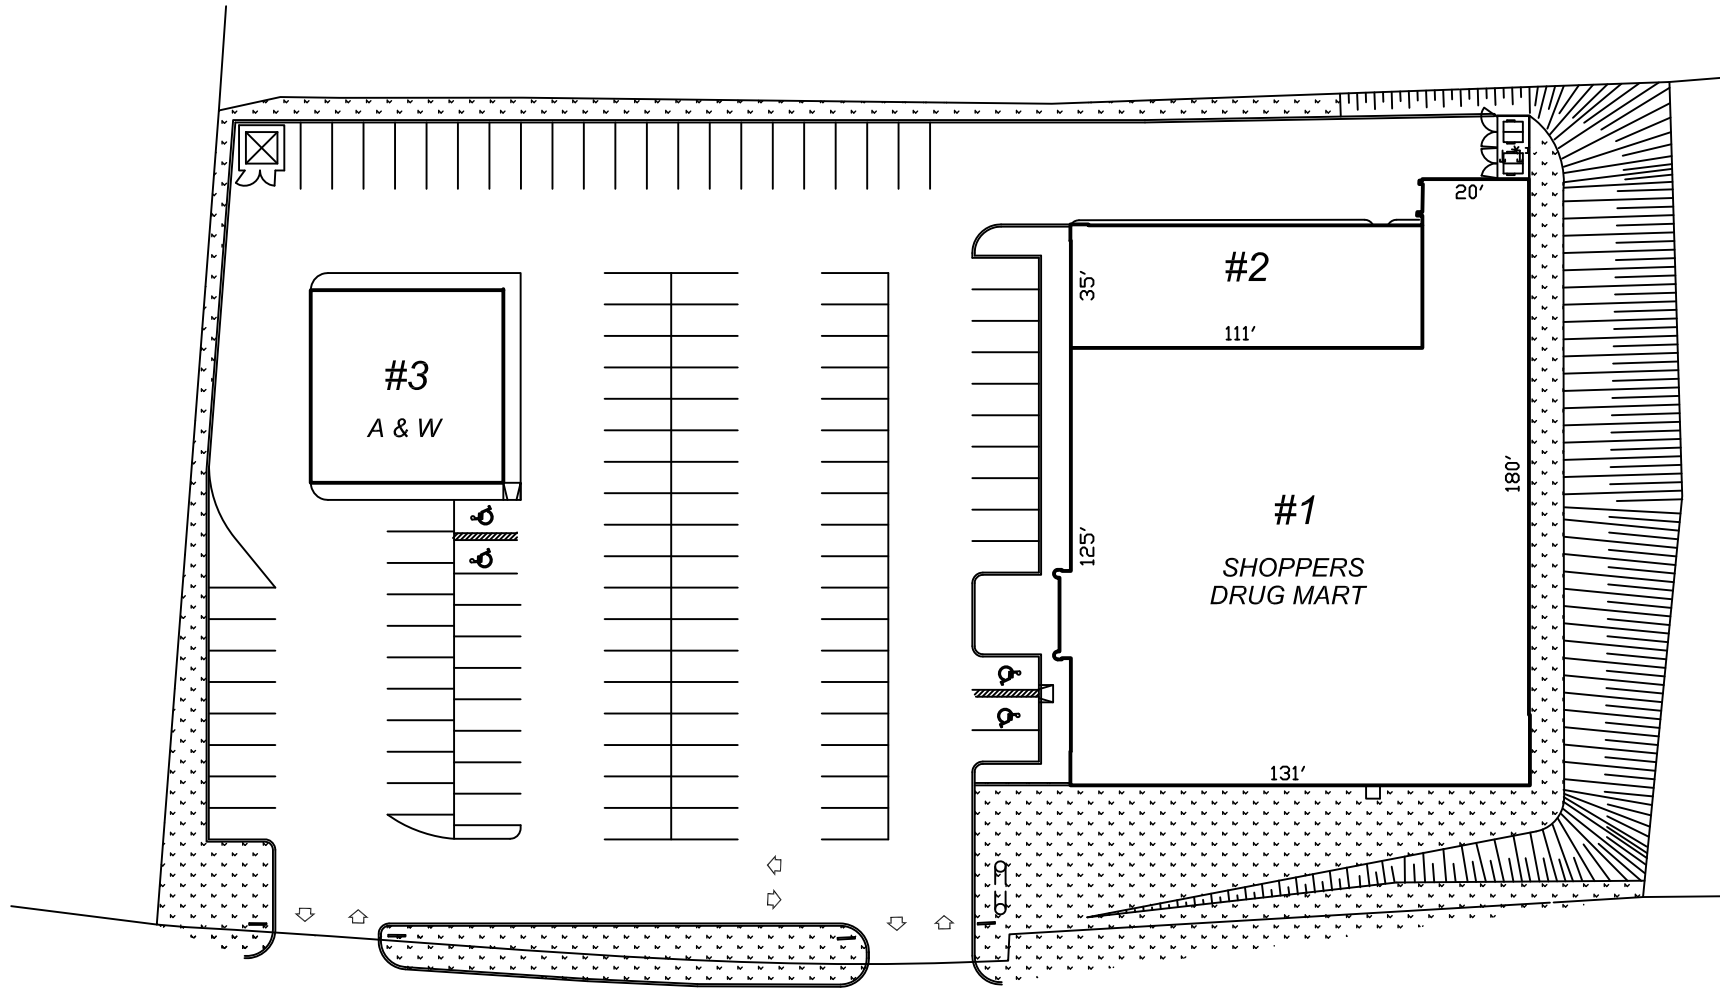

CBS PLAZA CONCEPTION BAY SOUTH NEWFOUNDLAND

Address 84-96 Conception Bay Highway,
Conception Bay South, Newfoundland

Area 23, 610 sq. ft.

**Parking
Spaces** 124

**Major
Retailers** Shoppers Drug Mart

Address:
998 Parkland Drive, Suite 201
Halifax, NS
B3M 0A6

Contact:
Jim Pushie
902-468-8688
jim.pushie@plaza.ca

CBS PLAZA

CONCEPTION BAY SOUTH, NL.

CBS PLAZA
96 Conception Bay South NL.

<u>Tenant</u>	<u>sq.ft.</u>
1. Shoppers Drug Mart	17,475
2. Medical Clinic	3,888
3. A & W	3,025